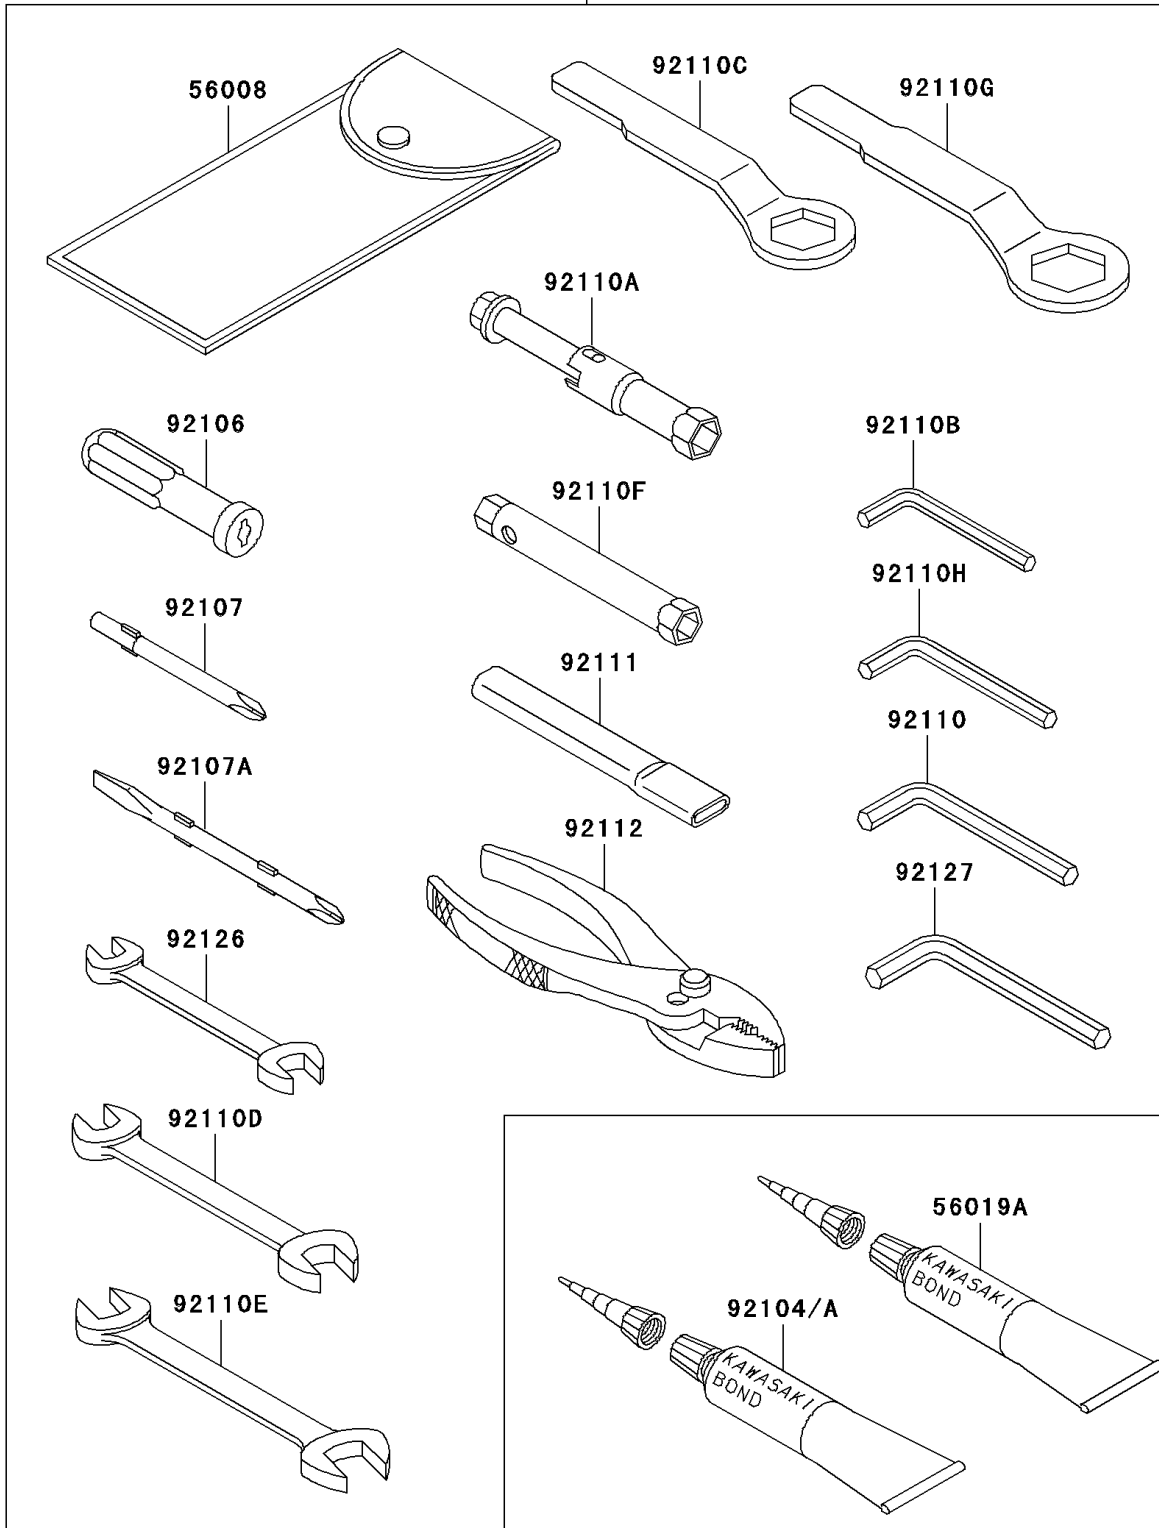

2005 Ninja® ZX™ -6RR PARTS DIAGRAM

Owner's Tools

56007

F2810

2005 Ninja® ZX™ -6RR PARTS LIST

Owner's Tools

ITEM NAME	PART NUMBER	QUANTITY
TOOL-KIT (Ref # 56007)	56007-0017	1
BAG,TOOL (Ref # 56008)	56008-1075	1
THREE BOND TB1211,HT/RS,WHITE (Ref # 56019A)	56019-120	1
GASKET-LIQUID,TB1216,GRAY (Ref # 92104)	92104-1063	1
GASKET-LIQUID,BLACK TB1216B (Ref # 92104A)	92104-1064	AR
GRIP-SCREW DRIVER (Ref # 92106)	92106-1001	1
TOOL-DRIVER,#3PHILLIPS (Ref # 92107)	92107-005	1
TOOL-DRIVER,#2PHILLIPS&SLOT (Ref # 92107A)	92107-1051	1
TOOL-WRENCH,ALLEN,5MM (Ref # 92110)	92110-1015	1
TOOL-WRENCH,BOX,16MM (Ref # 92110A)	92110-1132	1
TOOL-WRENCH,ALLEN,3MM (Ref # 92110B)	92110-1140	1
TOOL-WRENCH,BOX END,22MM (Ref # 92110C)	92110-1148	1
TOOL-WRENCH,OPEN END,10X12 (Ref # 92110D)	92110-1152	1
TOOL-WRENCH,OPEN END,14X17 (Ref # 92110E)	92110-1153	1
TOOL-WRENCH,BOX,8&10MM (Ref # 92110F)	92110-1160	1
TOOL-WRENCH,BOX END,32MM (Ref # 92110G)	92110-1161	1
TOOL-WRENCH,ALLEN,4MM (Ref # 92110H)	92110-3703	1
TOOL-BAR,BOX END WRENCH (Ref # 92111)	92111-1051	1
TOOL-PLIERS (Ref # 92112)	92112-1001	1
TOOL-WRENCH,OPEN END,8X10 (Ref # 92126)	92126-004	1
TOOL-WRENCH,ALLEN,6MM (Ref # 92127)	92127-003	1