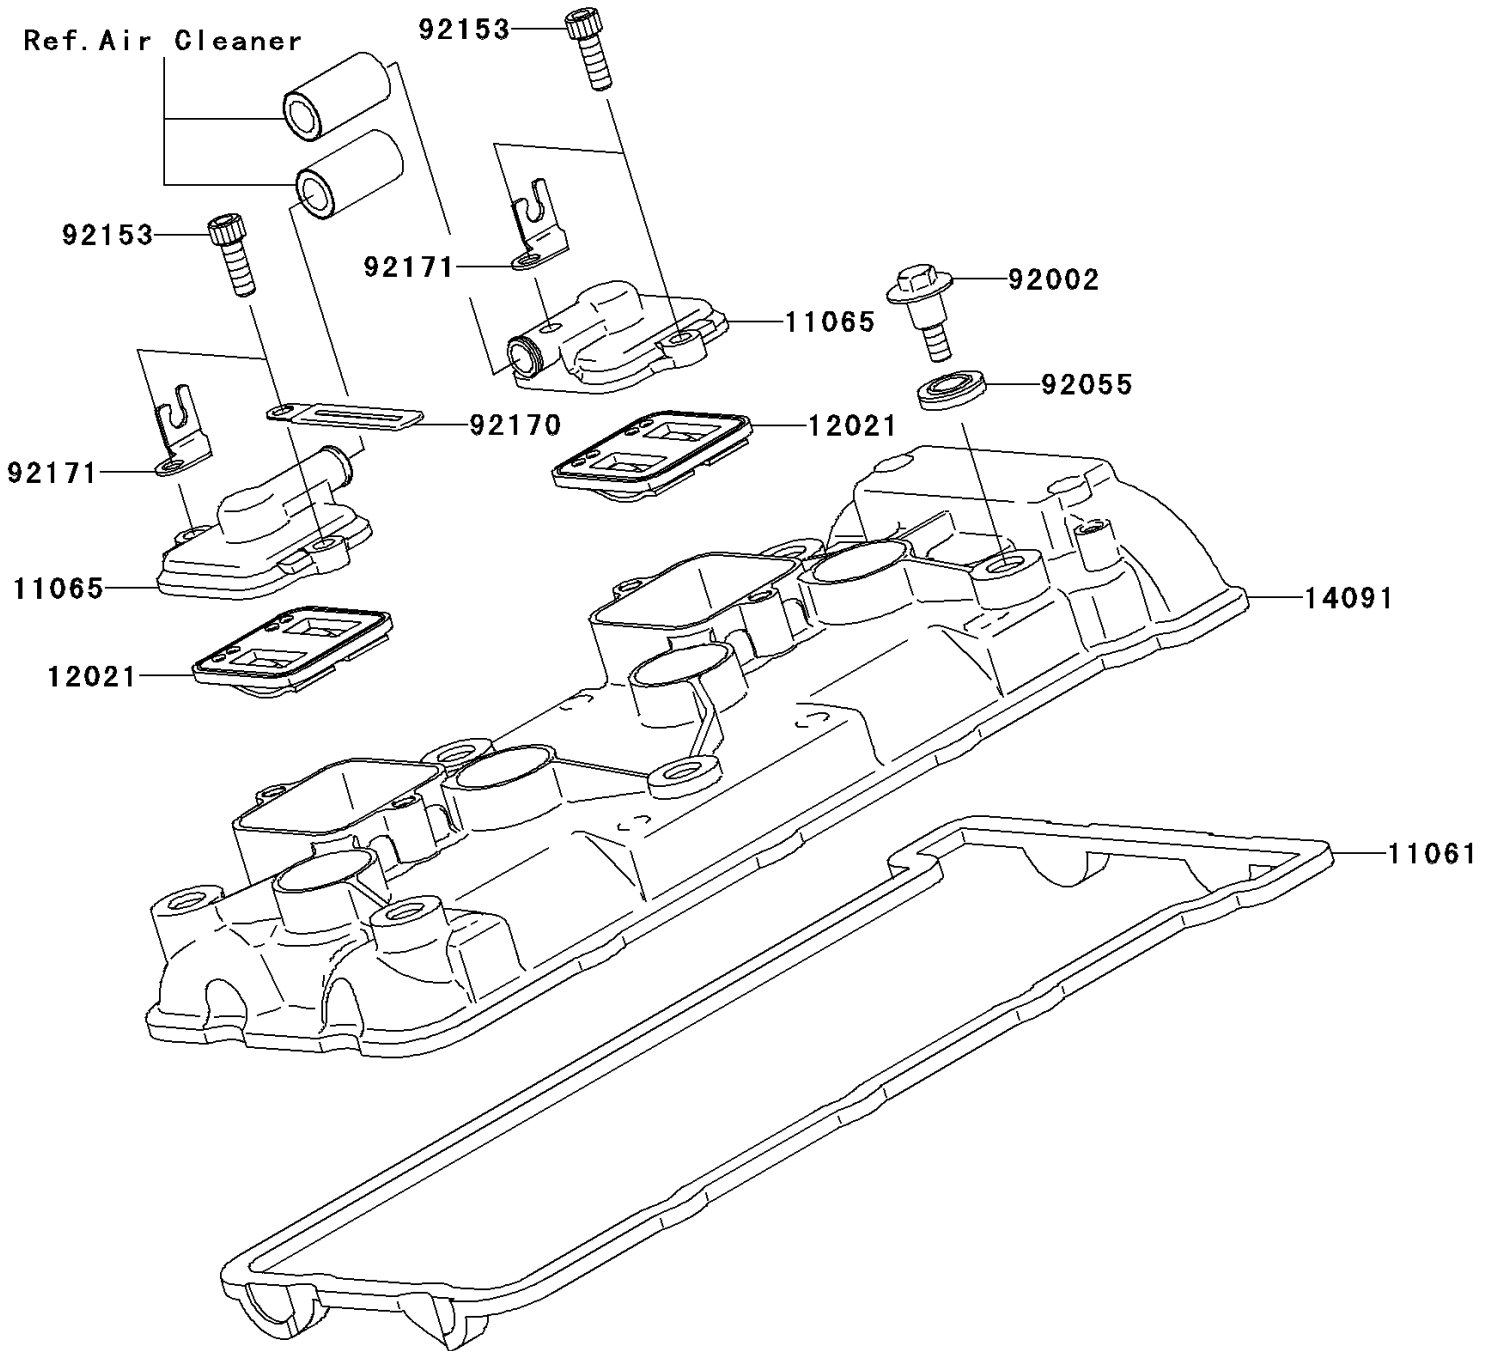

2006 Ninja[®] ZX[™]-6RR PARTS DIAGRAM

Cylinder Head Cover

E1112

2006 Ninja® ZX™-6RR PARTS LIST

Cylinder Head Cover

ITEM NAME	PART NUMBER	QUANTITY
-----------	-------------	----------