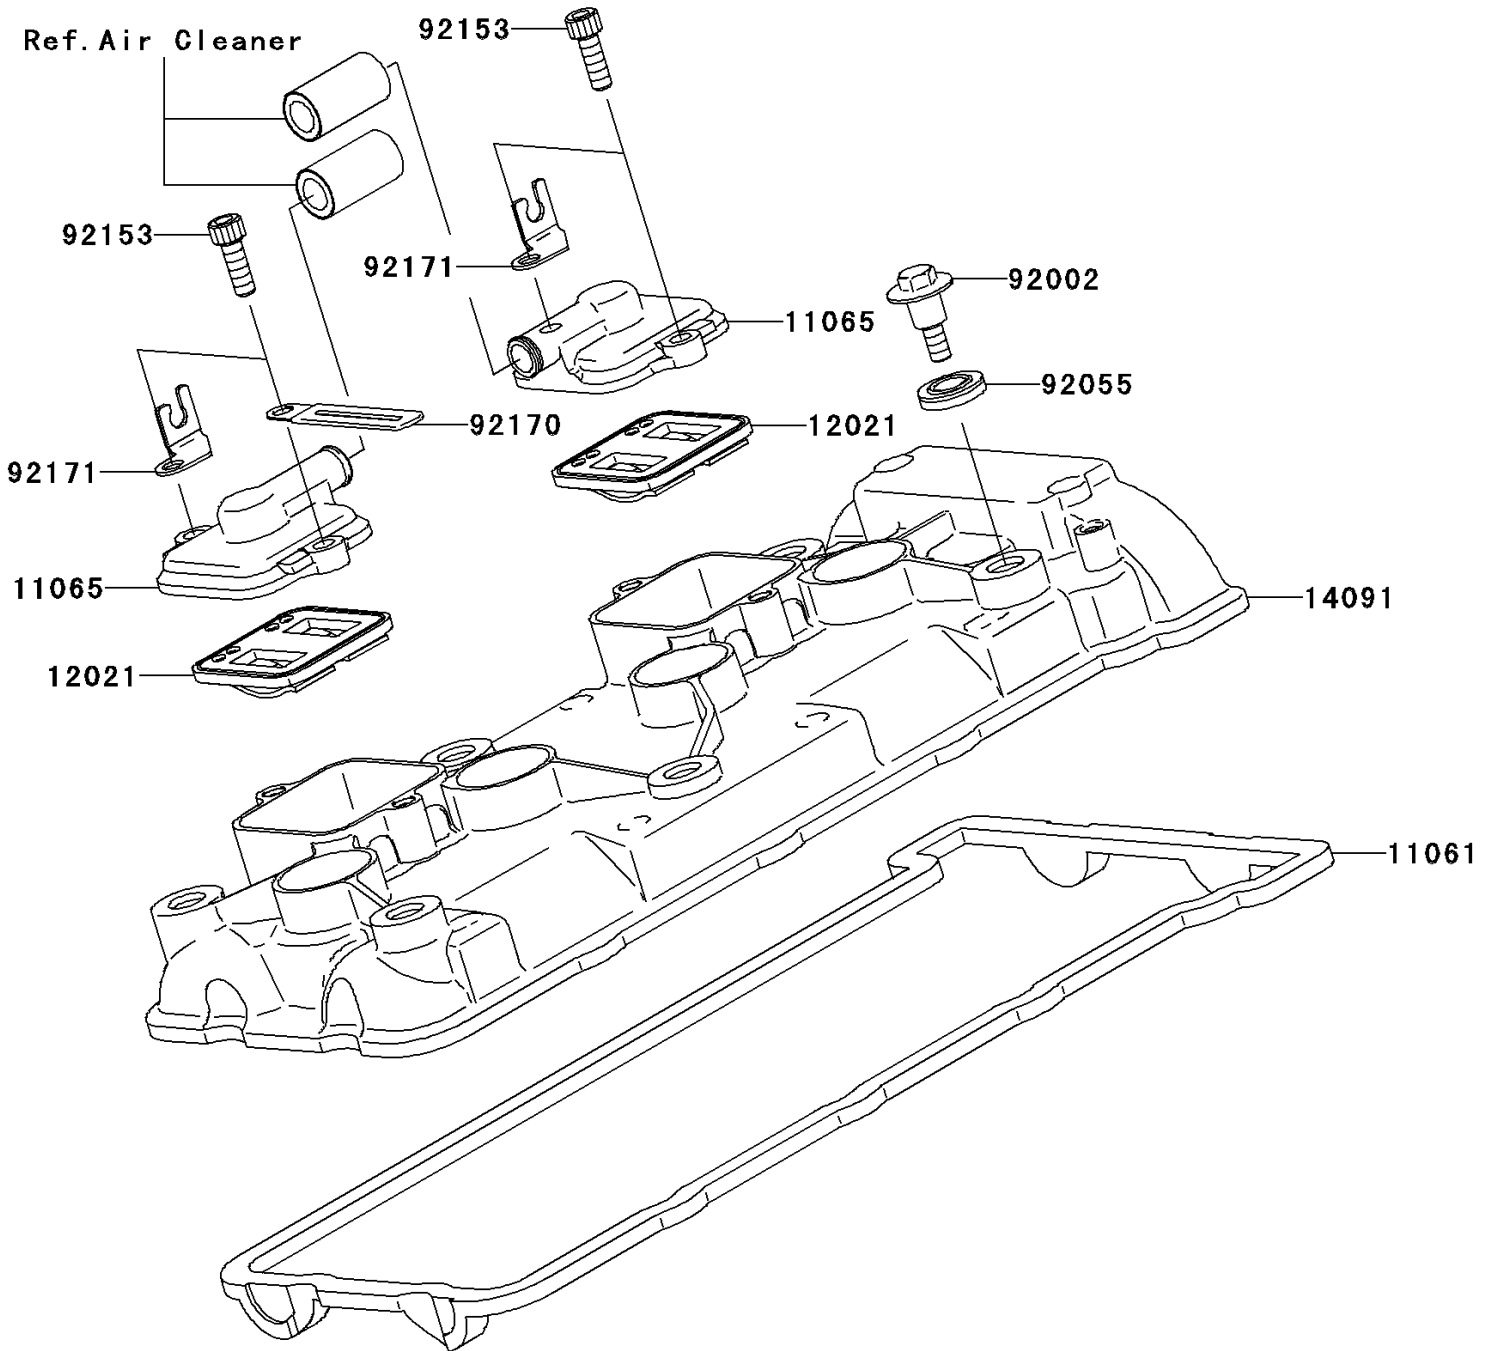

2006 Ninja® ZX™-6RR PARTS DIAGRAM

Cylinder Head Cover

E1112

2006 Ninja® ZX™ -6RR PARTS LIST

Cylinder Head Cover

ITEM NAME	PART NUMBER	QUANTITY
GASKET,HEAD COVER (Ref # 11061)	11061-0156	1
CAP (Ref # 11065)	11065-1247	2
VALVE-ASSY-REED (Ref # 12021)	12021-1130	2
COVER,HEAD (Ref # 14091)	14091-0372	1
BOLT,FLANGED,6X22.5 (Ref # 92002)	92002-1327	6
RING-O,HEAD COVER BOLT (Ref # 92055)	92055-1352	6
BOLT,SOCKET,6X18 (Ref # 92153)	92153-1284	4
CLAMP (Ref # 92170)	92170-1514	1
CLAMP (Ref # 92171)	92171-0459	2