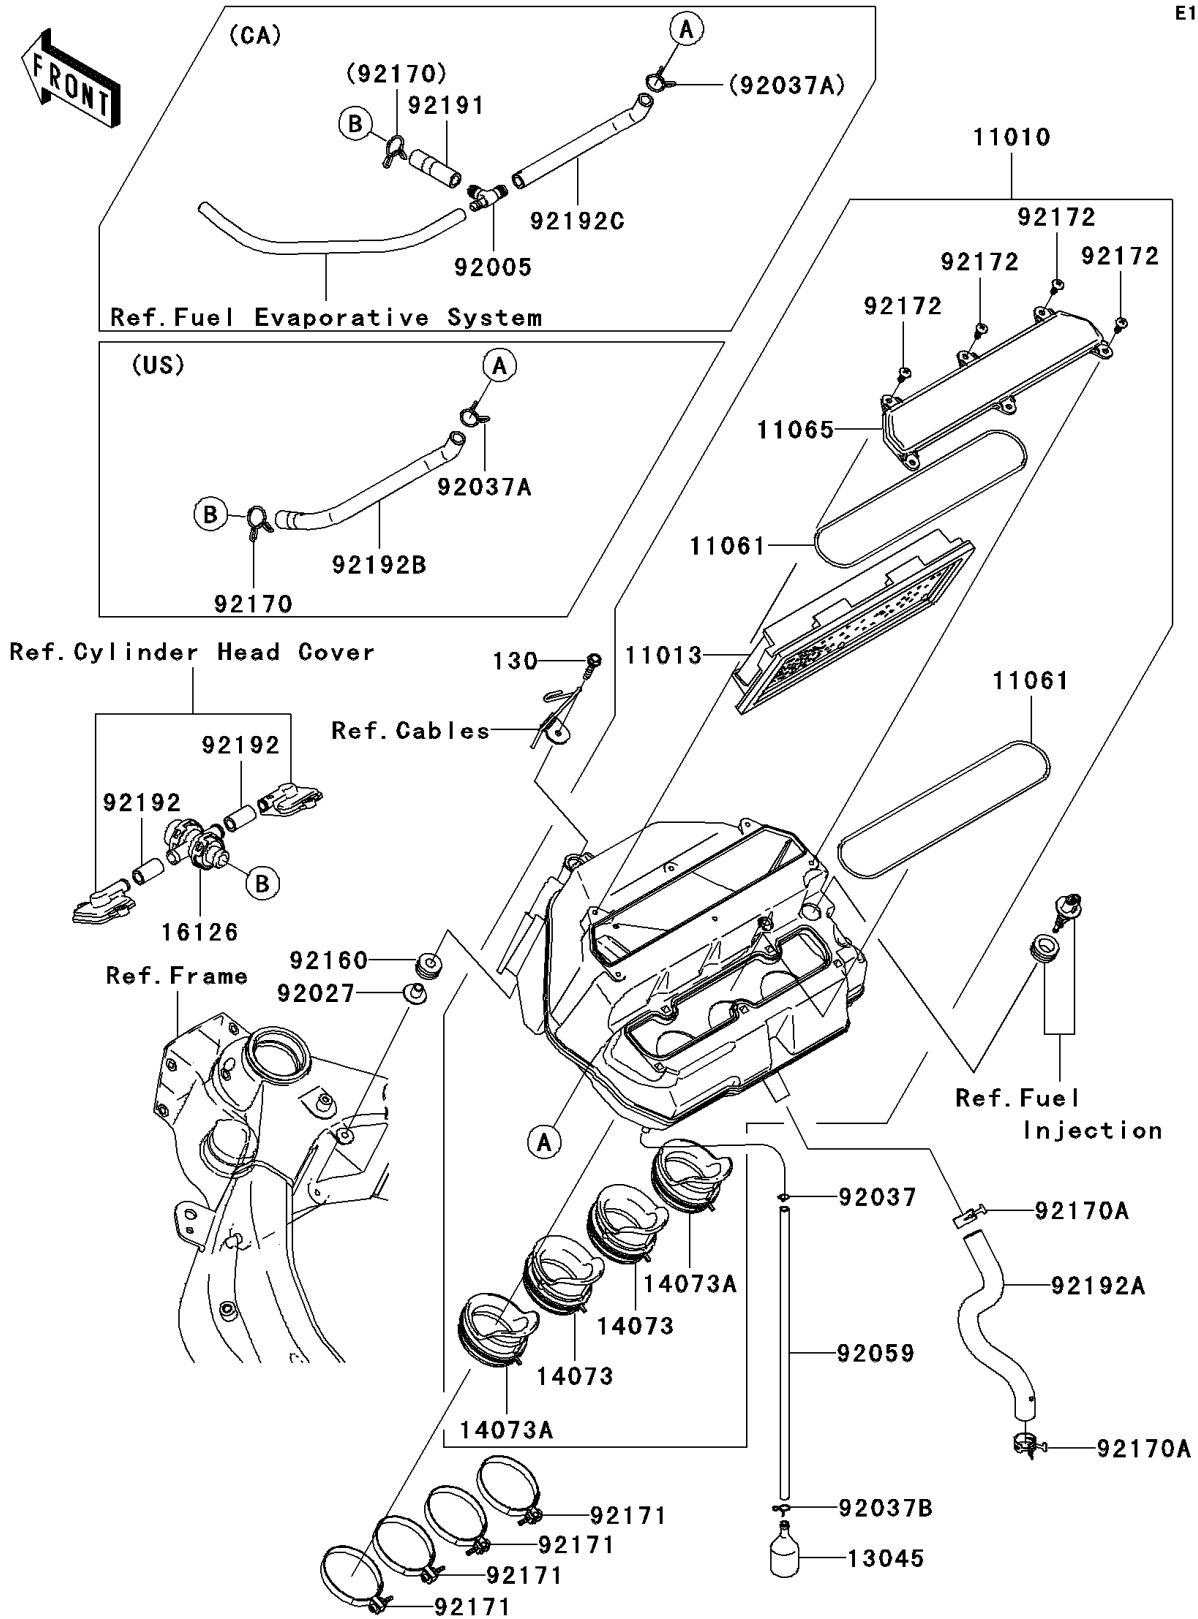

# 2006 Ninja® ZX™-6RR PARTS DIAGRAM

Air Cleaner

E1130

## 2006 Ninja® ZX™-6RR PARTS LIST

### Air Cleaner

ITEM NAME	PART NUMBER	QUANTITY
BOLT-FLANGED,6X30 (Ref # 130)	130L0630	1
FILTER-ASSY-AIR (Ref # 11010)	11010-0050	1
ELEMENT-AIR FILTER (Ref # 11013)	11013-0010	1
GASKET (Ref # 11061)	11061-0127	2
CAP,AIR FILTER CASE (Ref # 11065)	11065-0082	1
RECEIVER-OIL (Ref # 13045)	13045-1057	1
DUCT,#2,#3 (Ref # 14073)	14073-0077	2
DUCT,#1,#4 (Ref # 14073A)	14073-0084	2
VALVE,AIR SWITCH (Ref # 16126)	16126-1433	1
COLLAR,L=13.1 (Ref # 92027)	92027-251	1
CLAMP,TUBE (Ref # 92037)	92037-010	1
CLAMP (Ref # 92037A)	92037-1593	1
CLAMP (Ref # 92037B)	92037-1712	1
TUBE,6X9X360 (Ref # 92059)	92059-103	1
DAMPER (Ref # 92160)	92160-1162	1
CLAMP (Ref # 92170)	92170-1017	1
CLAMP (Ref # 92170A)	92170-1060	2
CLAMP,FUNNEL TIGHTEN (Ref # 92171)	92171-0436	4
SCREW,5X16 (Ref # 92172)	92172-0177	6
TUBE,10X16X29 (Ref # 92192)	92192-0009	2
TUBE,BLOW-BY (Ref # 92192A)	92192-0153	1
FITTING (Ref # 92005)	92005-1402	1
TUBE,FITTING-AIR SWITCH (Ref # 92191)	92191-1813	1
TUBE,A/C-ASV (Ref # 92192B)	92192-0154	1
TUBE,FITTING-A/C (Ref # 92192C)	92192-0168	1