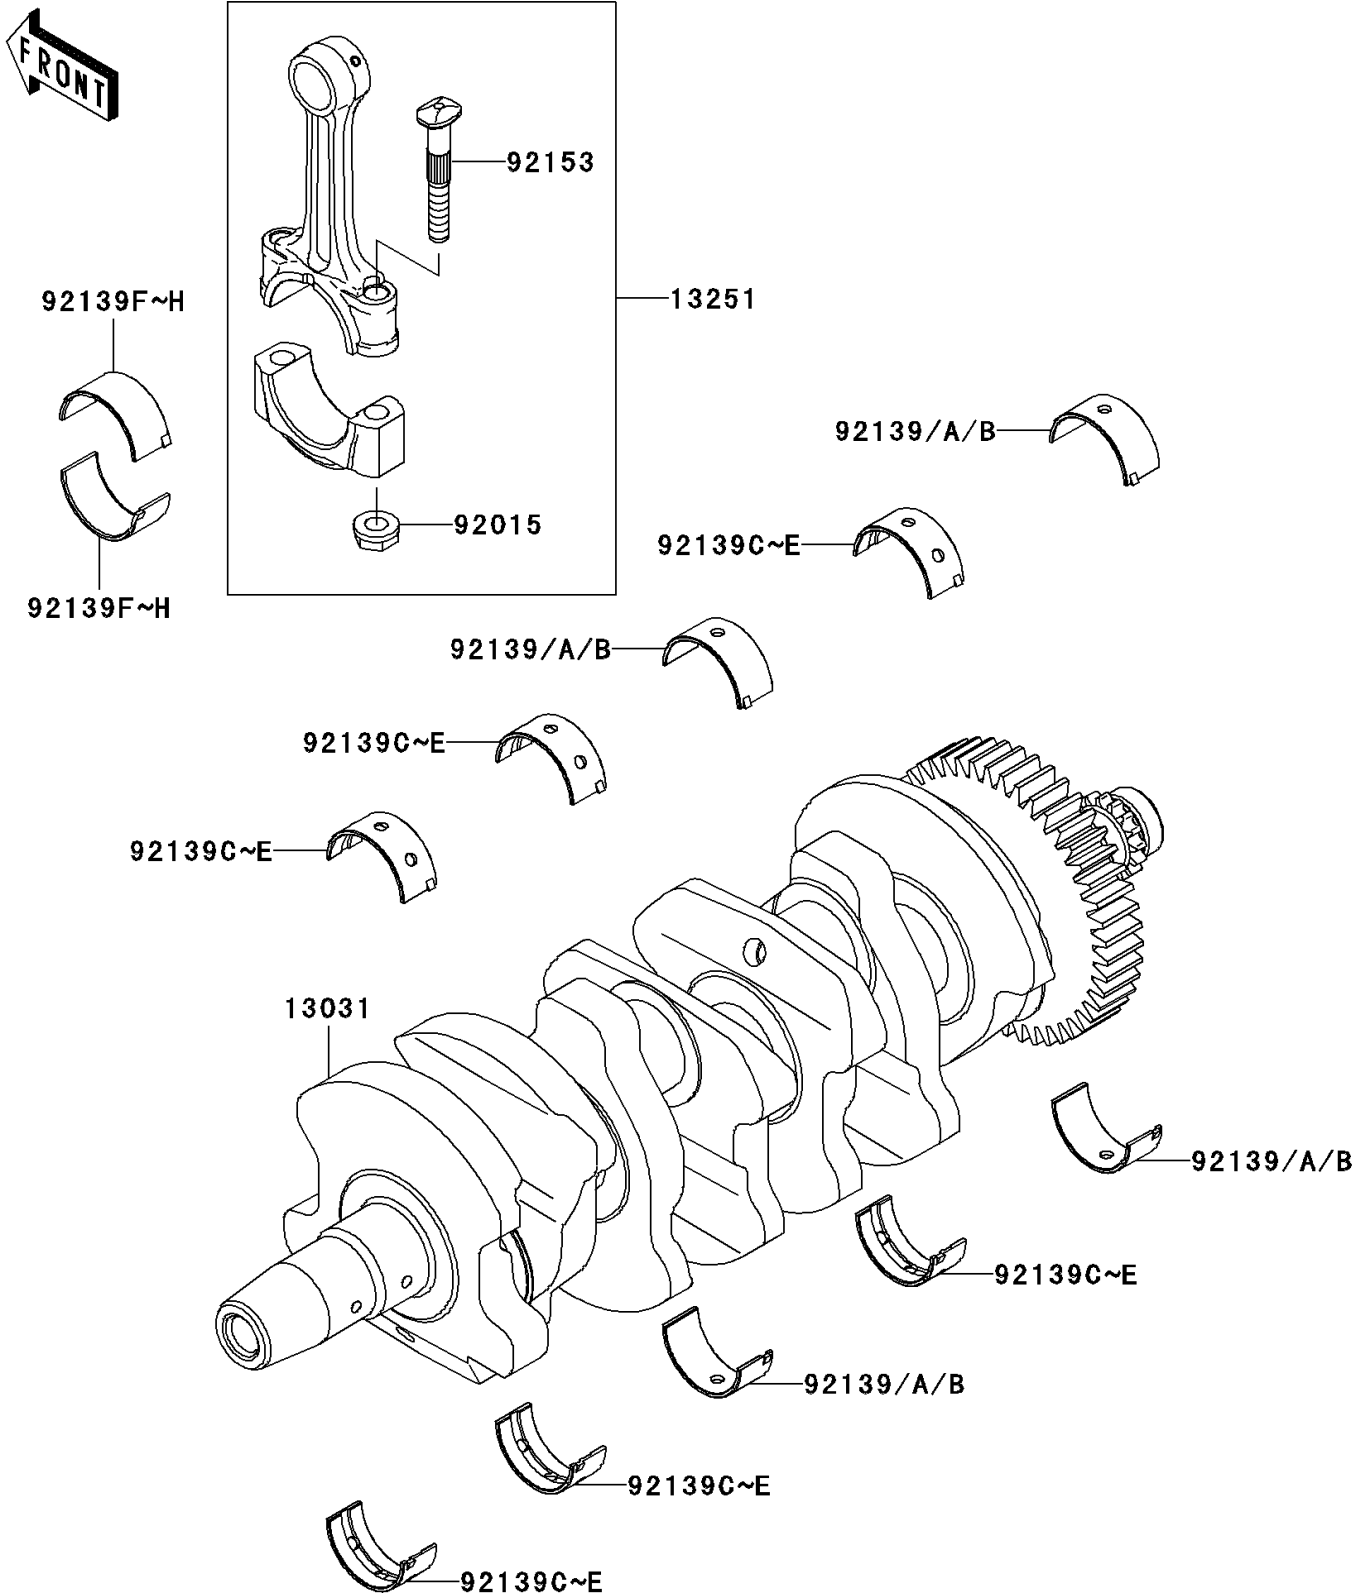

2006 Ninja® ZX™ -6RR PARTS DIAGRAM

Crankshaft

E1321

2006 Ninja® ZX™-6RR PARTS LIST

Crankshaft

ITEM NAME	PART NUMBER	QUANTITY
CRANKSHAFT-COMP (Ref # 13031)	13031-0046	1
ROD-ASSY-CONNECTING,K (Ref # 13251)	13251-0013-KK	4
NUT,CONNECTING ROD,7MM (Ref # 92015)	92015-1527	8
BUSHING,CRANK #3,BLUE (Ref # 92139)	92139-0071	4
BUSHING,CRANK #3,BLACK (Ref # 92139A)	92139-0072	AR
BUSHING,CRANK #3,BROWN (Ref # 92139B)	92139-0073	AR
BUSHING,CRANK #1,BLUE (Ref # 92139C)	92139-0074	6
BUSHING,CRANK #1,BLACK (Ref # 92139D)	92139-0075	AR
BUSHING,CRANK #1,BROWN (Ref # 92139E)	92139-0076	AR
BUSHING,CONNECTING ROD,YELLOW (Ref # 92139F)	92139-0087	AR
BUSHING,CONNECTING ROD,GREEN (Ref # 92139G)	92139-0088	8
BUSHING,CONNECTING ROD,PURPLE (Ref # 92139H)	92139-0089	AR
BOLT,7MM (Ref # 92153)	92153-1172	8