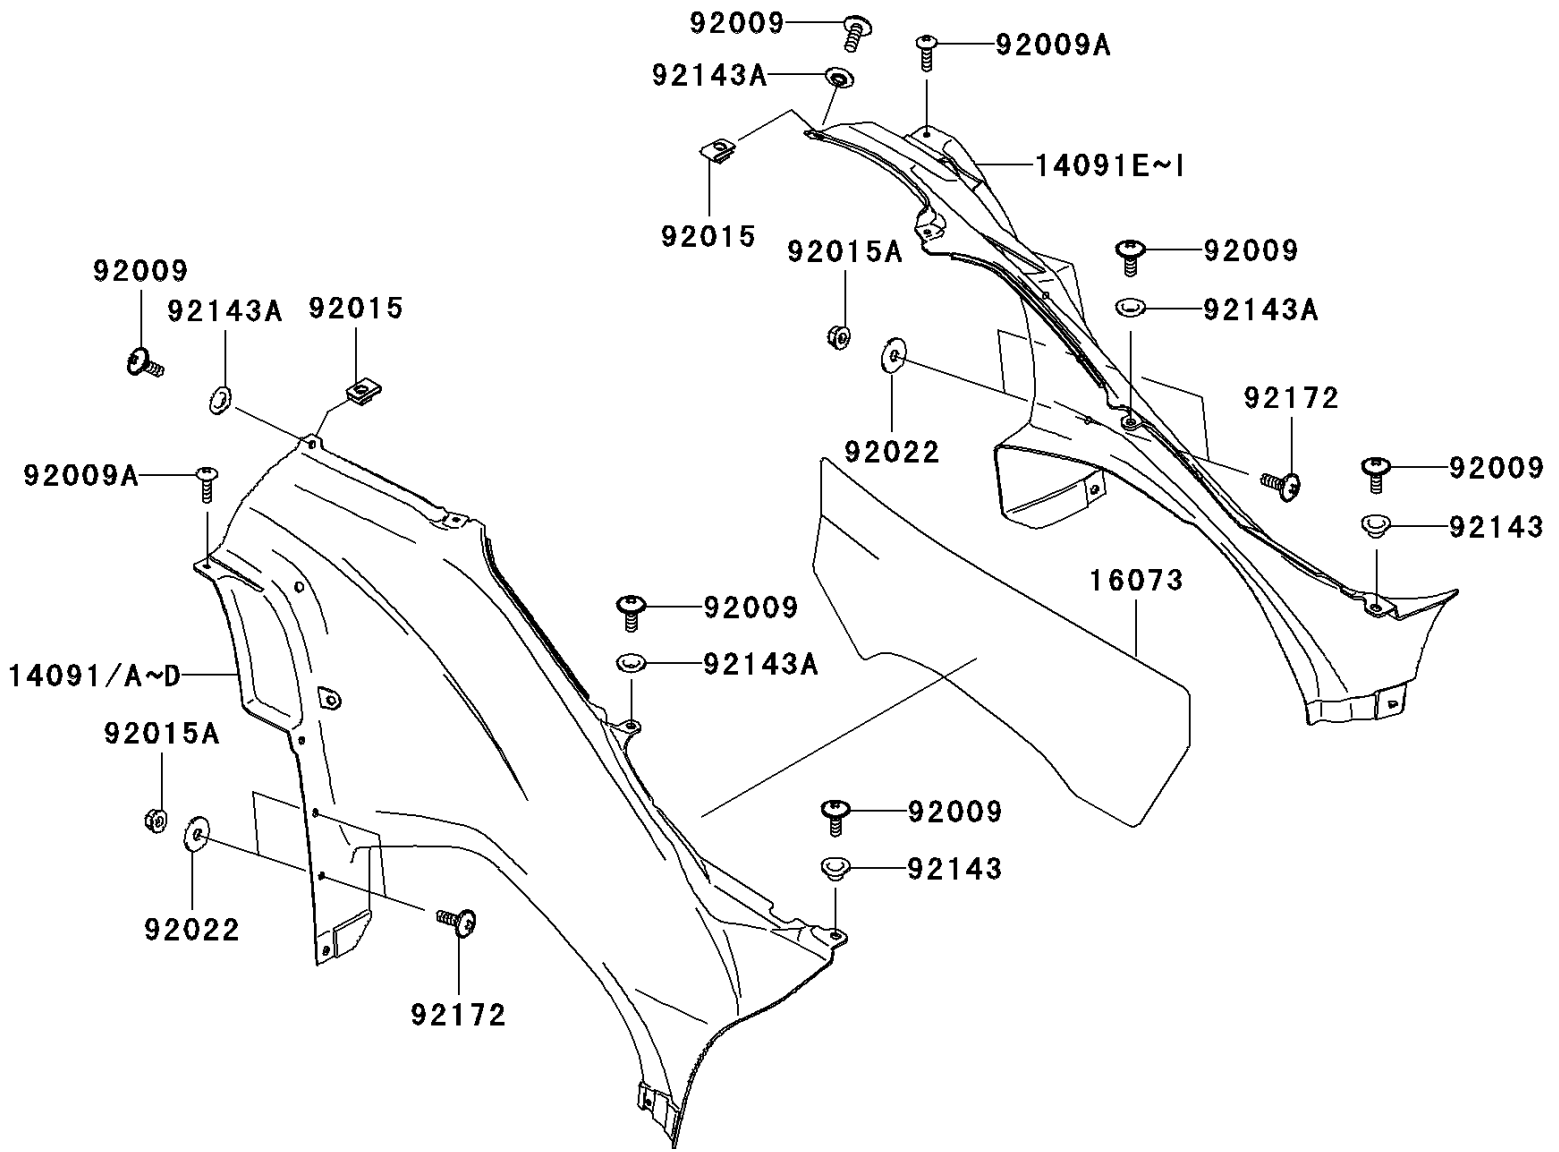

2009 Brute Force® 650 4x4i PARTS DIAGRAM

Side Covers

F2611

2009 Brute Force® 650 4x4i PARTS LIST

Side Covers

ITEM NAME	PART NUMBER	QUANTITY
COVER,SIDE,LH,W.GREEN (Ref # 14091B)	14091-0137-286	1
COVER,SIDE,LH,S.RED (Ref # 14091C)	14091-0137-6B	1
COVER,SIDE,LH,BLACK (Ref # 14091D)	14091-0137-839	1
COVER,SIDE,RH,W.GREEN (Ref # 14091G)	14091-0138-286	1
COVER,SIDE,RH,S.RED (Ref # 14091H)	14091-0138-6B	1
COVER,SIDE,RH,BLACK (Ref # 14091I)	14091-0138-839	1
INSULATOR,SIDE COVER (Ref # 16073)	16073-0030	1
SCREW,6X16 (Ref # 92009)	92009-1621	6
SCREW,5X18 (Ref # 92009A)	92009-1655	2
NUT,6MM (Ref # 92015)	92015-1602	2
NUT,LOCK,FLANGED,6MM (Ref # 92015A)	92015-1603	4
WASHER,6.5X20X1.6,BLACK (Ref # 92022)	92022-1346	4
COLLAR (Ref # 92143)	92143-1057	2
COLLAR (Ref # 92143A)	92143-1087	4
SCREW,6X18 (Ref # 92172)	92172-0002	4