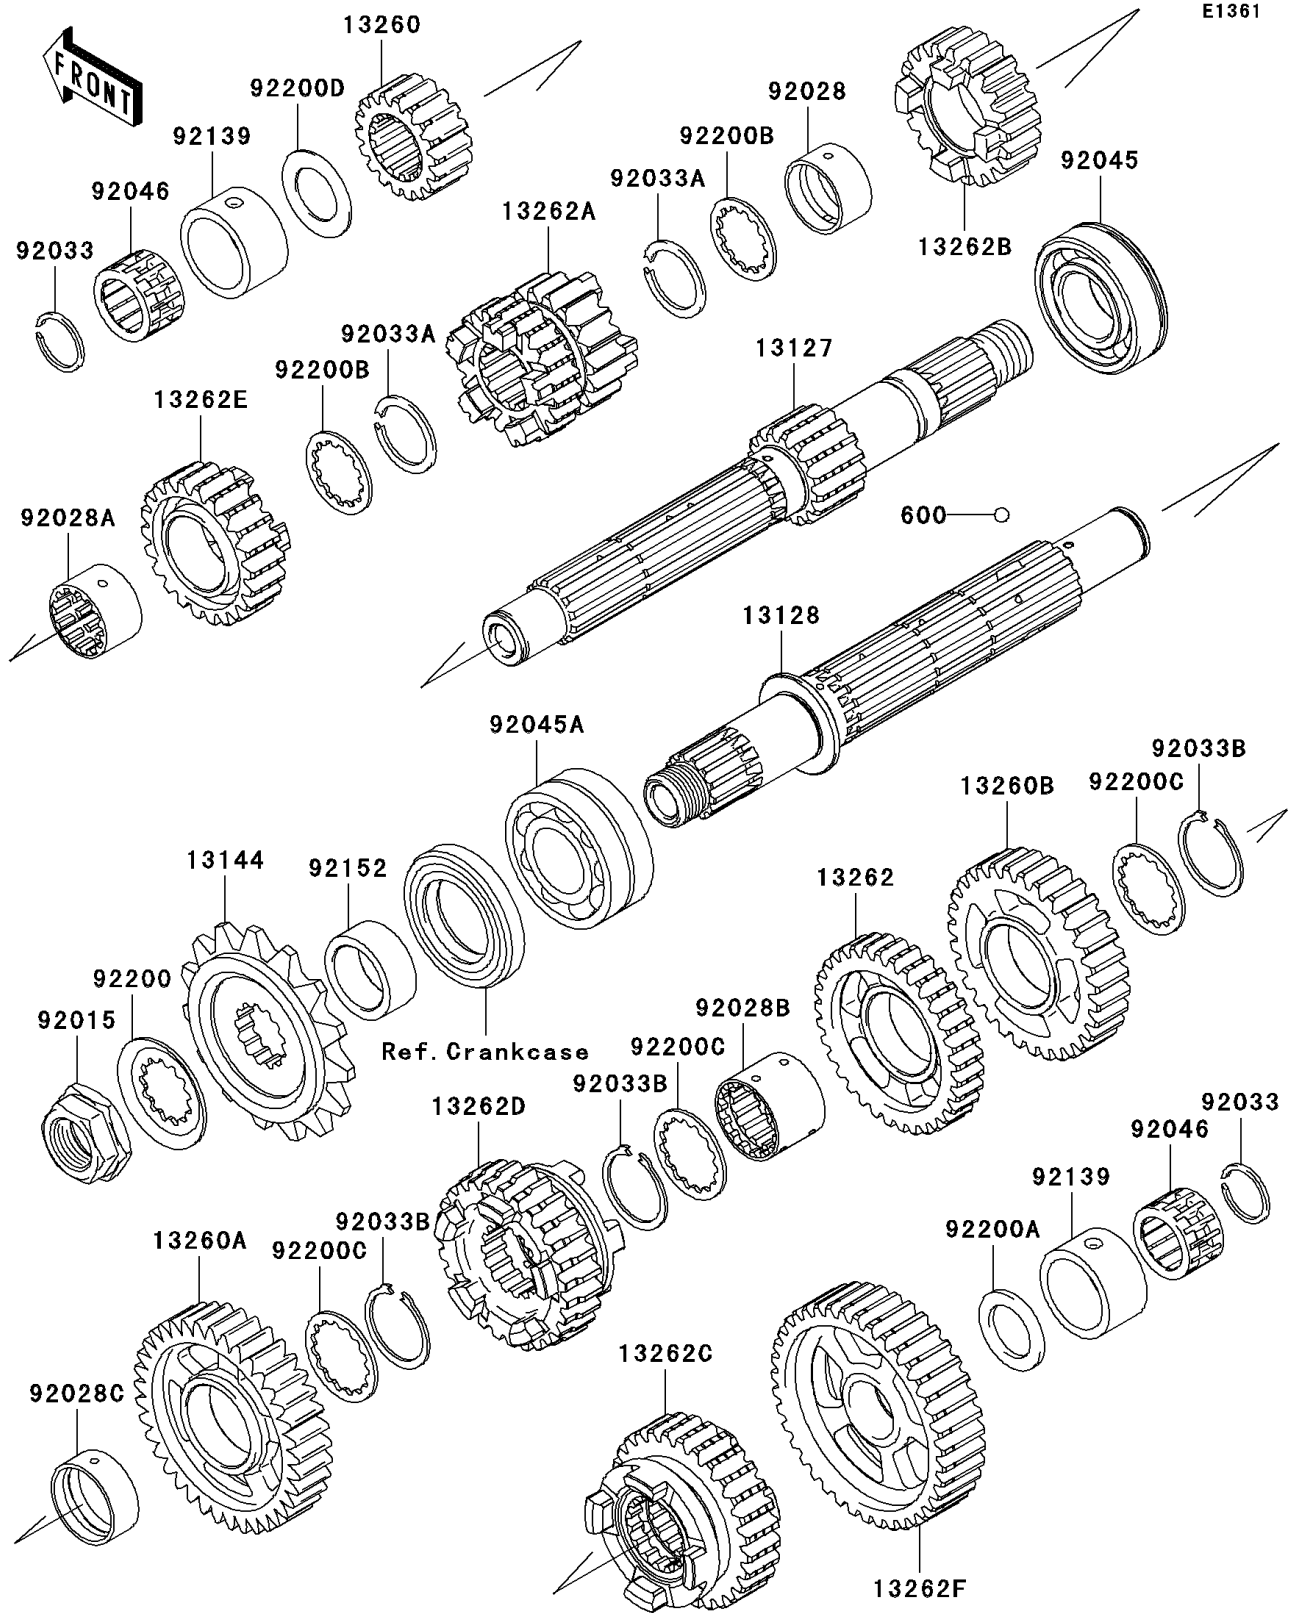

2006 Ninja® ZX™-6RR PARTS DIAGRAM

Transmission

2006 Ninja® ZX™ -6RR PARTS LIST

Transmission

ITEM NAME	PART NUMBER	QUANTITY
-----------	-------------	----------