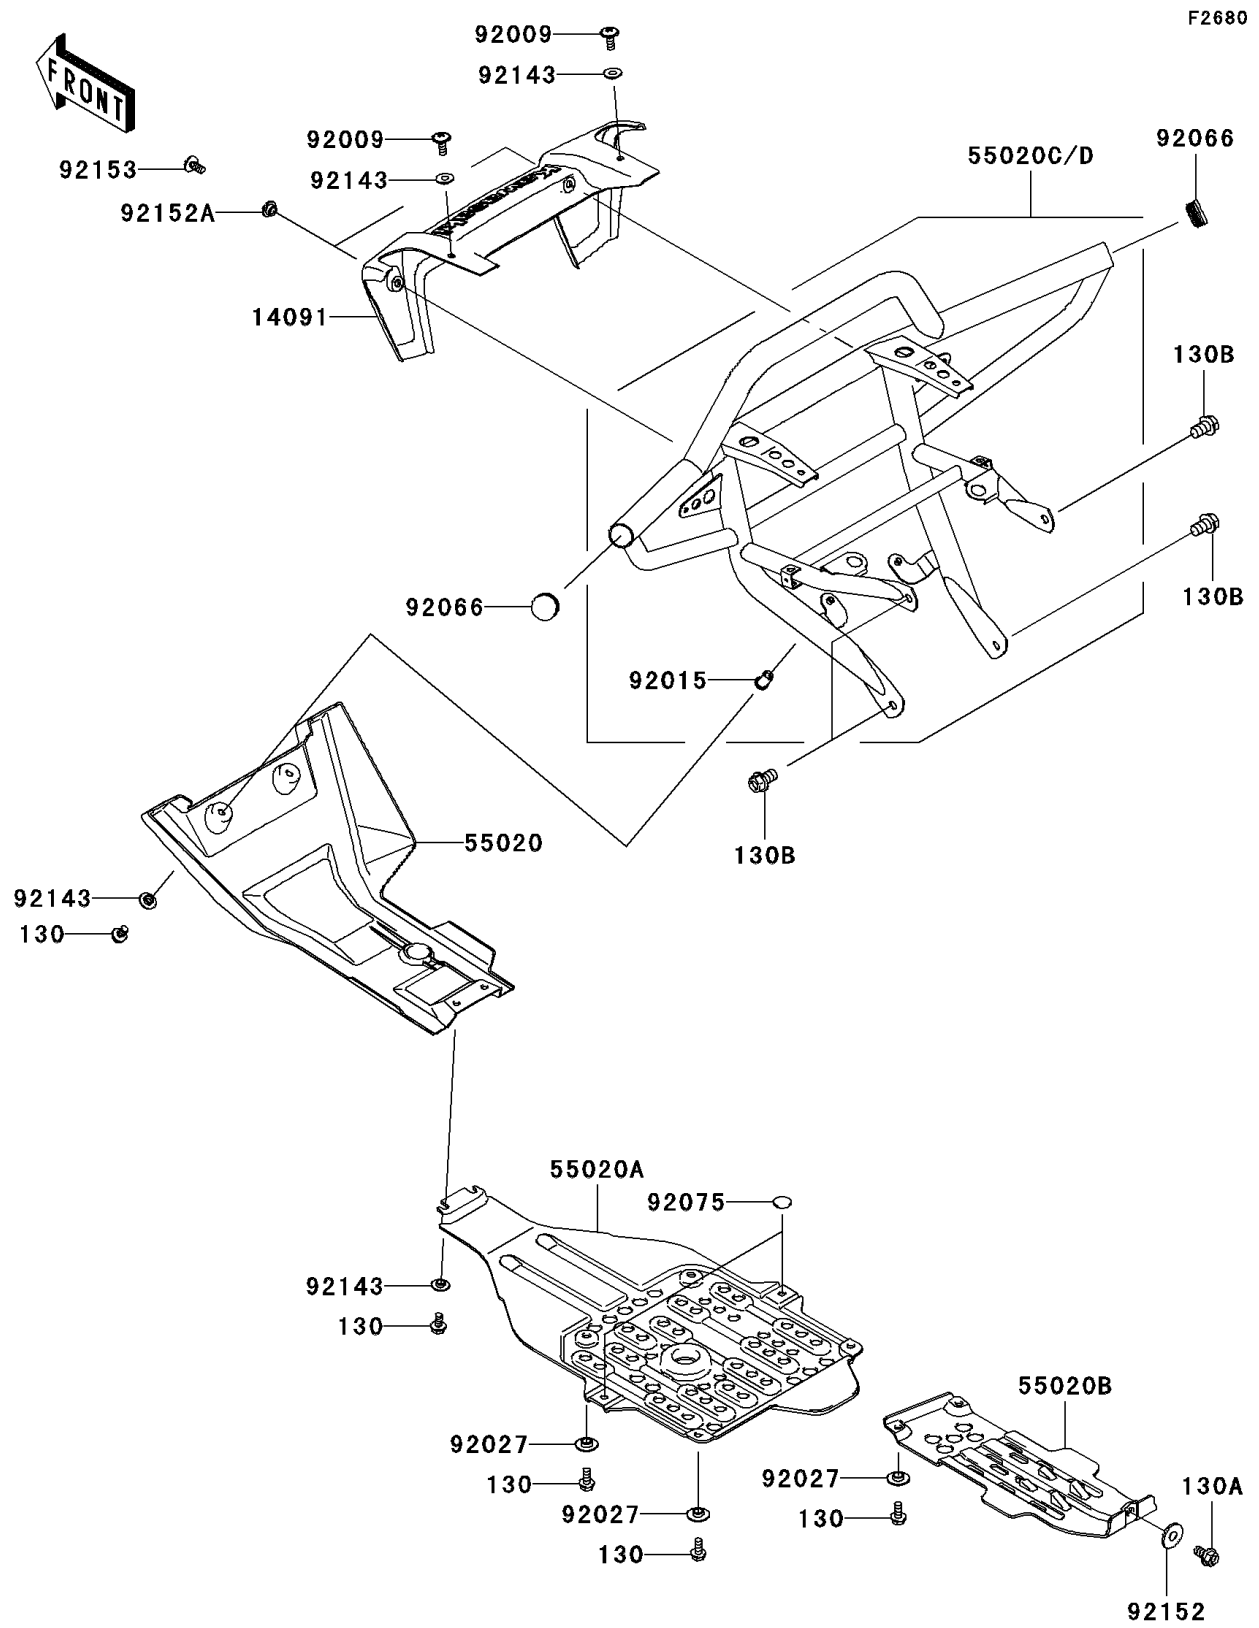

# 2006 Brute Force 650 4x4i PARTS DIAGRAM

Guard(s)(F6F-F9F)

## 2006 Brute Force 650 4x4i PARTS LIST

Guard(s)(F6F-F9F)

ITEM NAME	PART NUMBER	QUANTITY
BOLT-FLANGED,6X14 (Ref # 130)	130BB0614	10
BOLT-FLANGED,8X14 (Ref # 130A)	130BB0814	1
BOLT-FLANGED,10X16 (Ref # 130B)	130BB1016	4
COVER,FRONT BUMPER,F.BLACK (Ref # 14091)	14091-0493-6Z	1
GUARD,FRONT SKID,F.BLACK (Ref # 55020)	55020-0064-6Z	1
GUARD,ENGINE (Ref # 55020A)	55020-0065	1
GUARD,REAR GEAR BOX (Ref # 55020B)	55020-0105	1
GUARD,FRONT,F.BLACK (Ref # 55020C)	55020-0259-21	1
SCREW,6X16 (Ref # 92009)	92009-1621	2
NUT,POP,6MM,L=16.5 (Ref # 92015)	92015-1792	2
COLLAR,L=4.7 (Ref # 92027)	92027-1964	6
PLUG (Ref # 92066)	92066-0035	2
DAMPER,RUBBER (Ref # 92075)	92075-261	2
COLLAR (Ref # 92143)	92143-1087	6
COLLAR (Ref # 92152)	92152-0198	1
COLLAR (Ref # 92152A)	92152-0224	2
BOLT,SOCKET,6X14 (Ref # 92153)	92153-1361	2