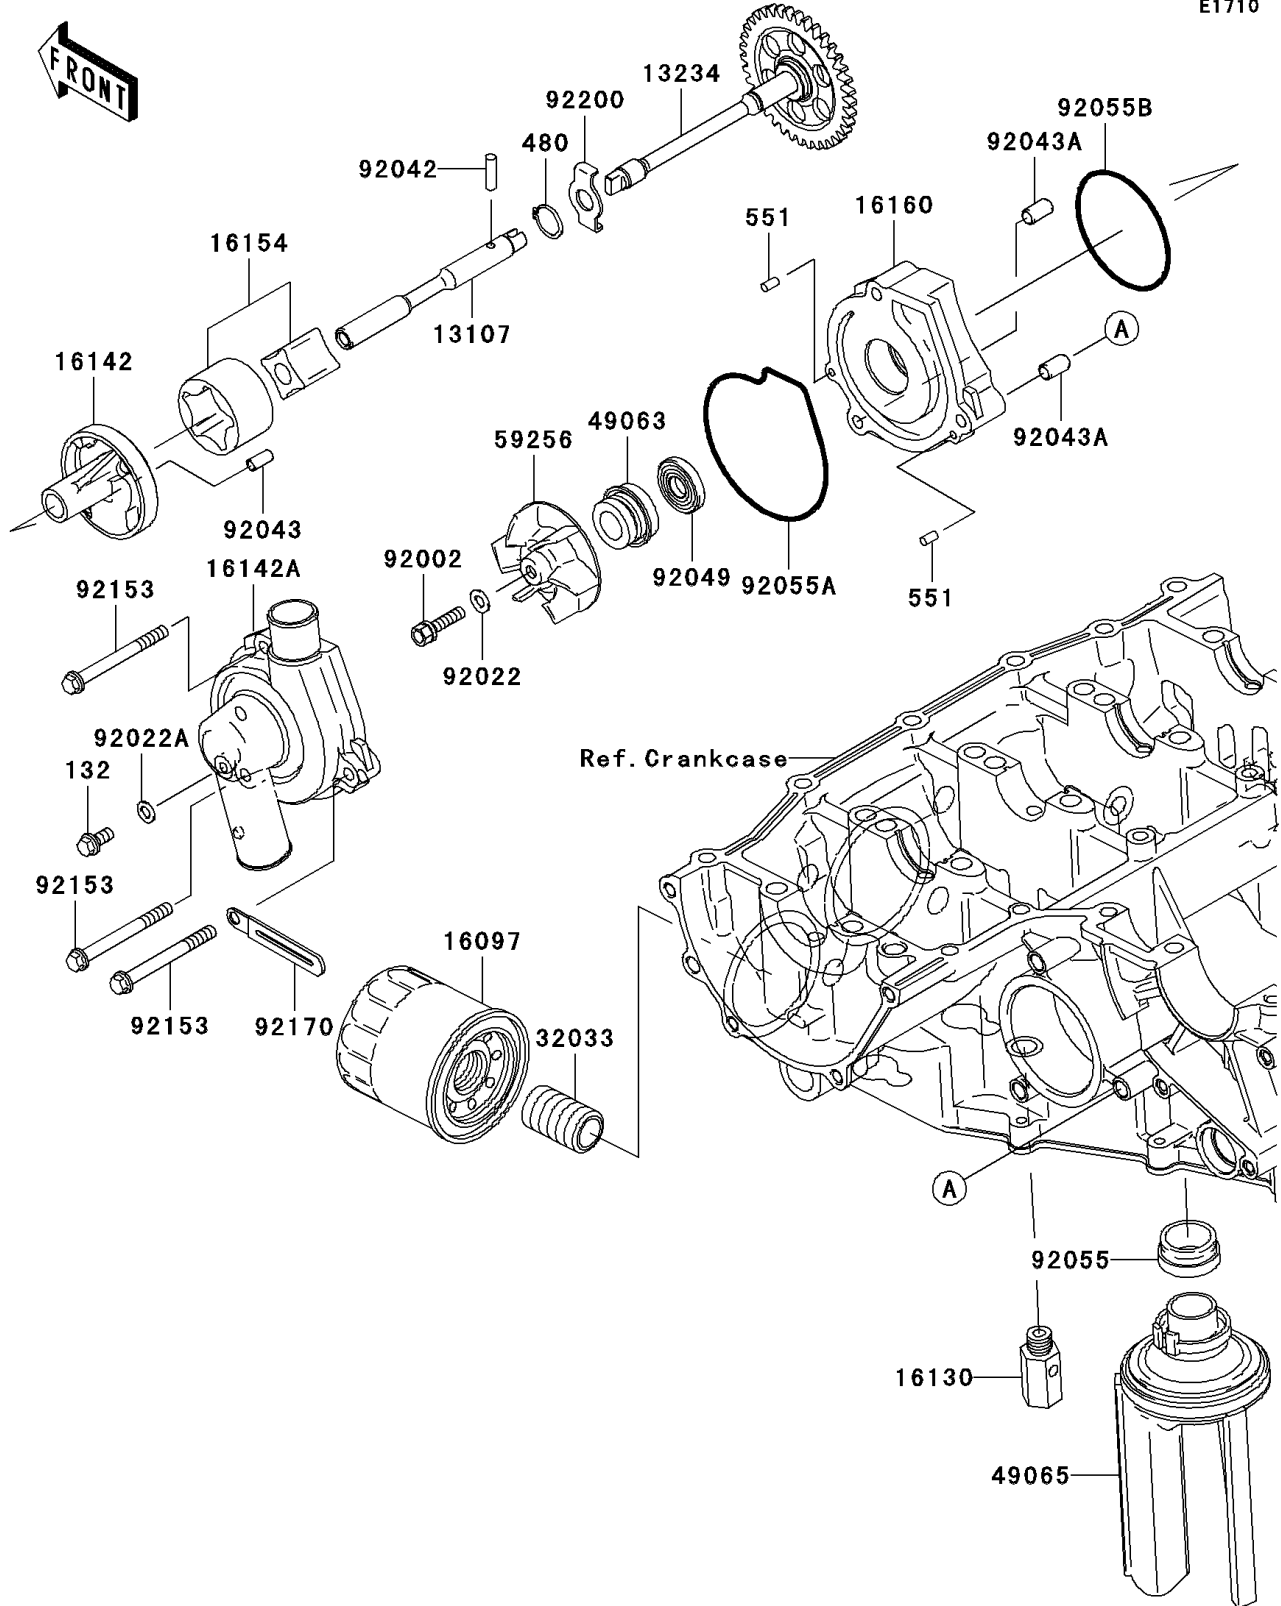

# 2006 Ninja® ZX™-6RR PARTS DIAGRAM

Oil Pump/Oil Filter

E1710

# 2006 Ninja® ZX™ -6RR PARTS LIST

Oil Pump/Oil Filter

ITEM NAME	PART NUMBER	QUANTITY
-----------	-------------	----------