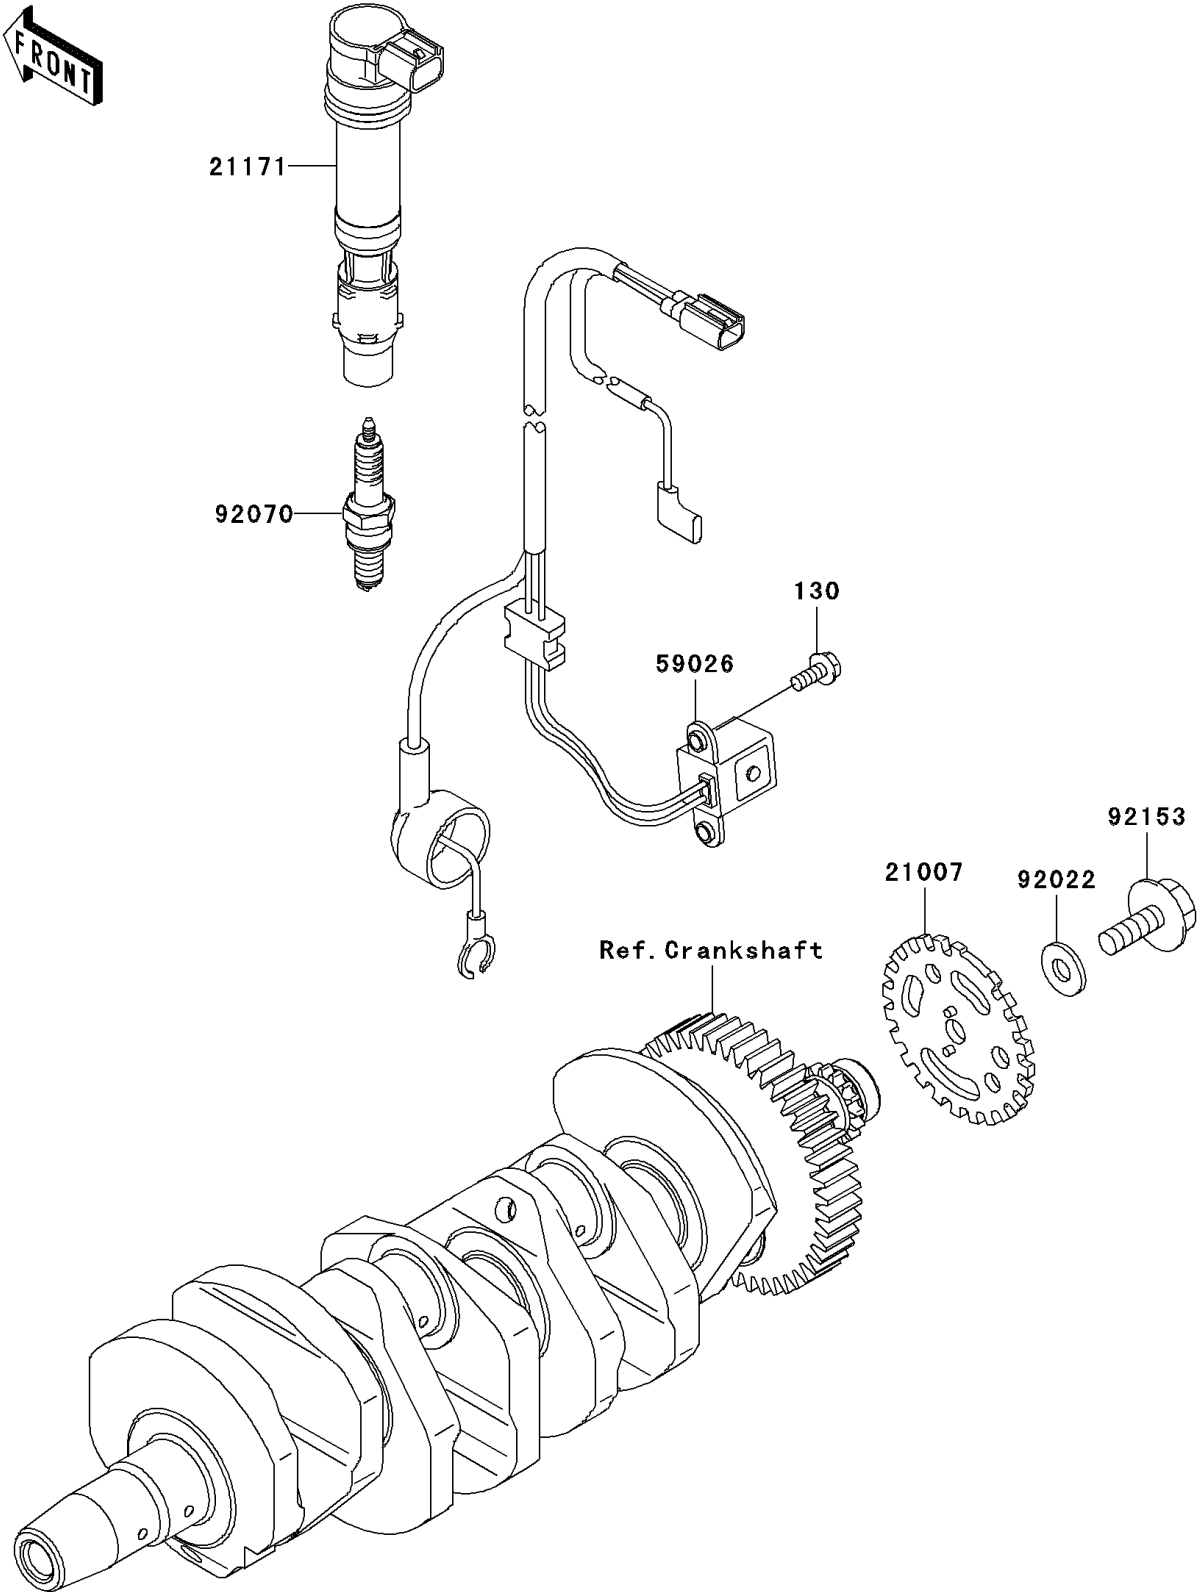

2006 Ninja® ZX™-6RR PARTS DIAGRAM

Ignition System

E1830

2006 Ninja® ZX™-6RR PARTS LIST

Ignition System

ITEM NAME	PART NUMBER	QUANTITY
BOLT-FLANGED,5X12 (Ref # 130)	130G0512	2
ROTOR,PULSING (Ref # 21007)	21007-0041	1
COIL-ASSY-IGNITION (Ref # 21171)	21171-1282	4
COIL-PULSING (Ref # 59026)	59026-0013	1
WASHER,8.2X19X2 (Ref # 92022)	92022-1533	1
PLUG-SPARK,CR9E(NGK) (Ref # 92070)	92070-1266	4
BOLT,FLANGED,8X23 (Ref # 92153)	92153-0549	1