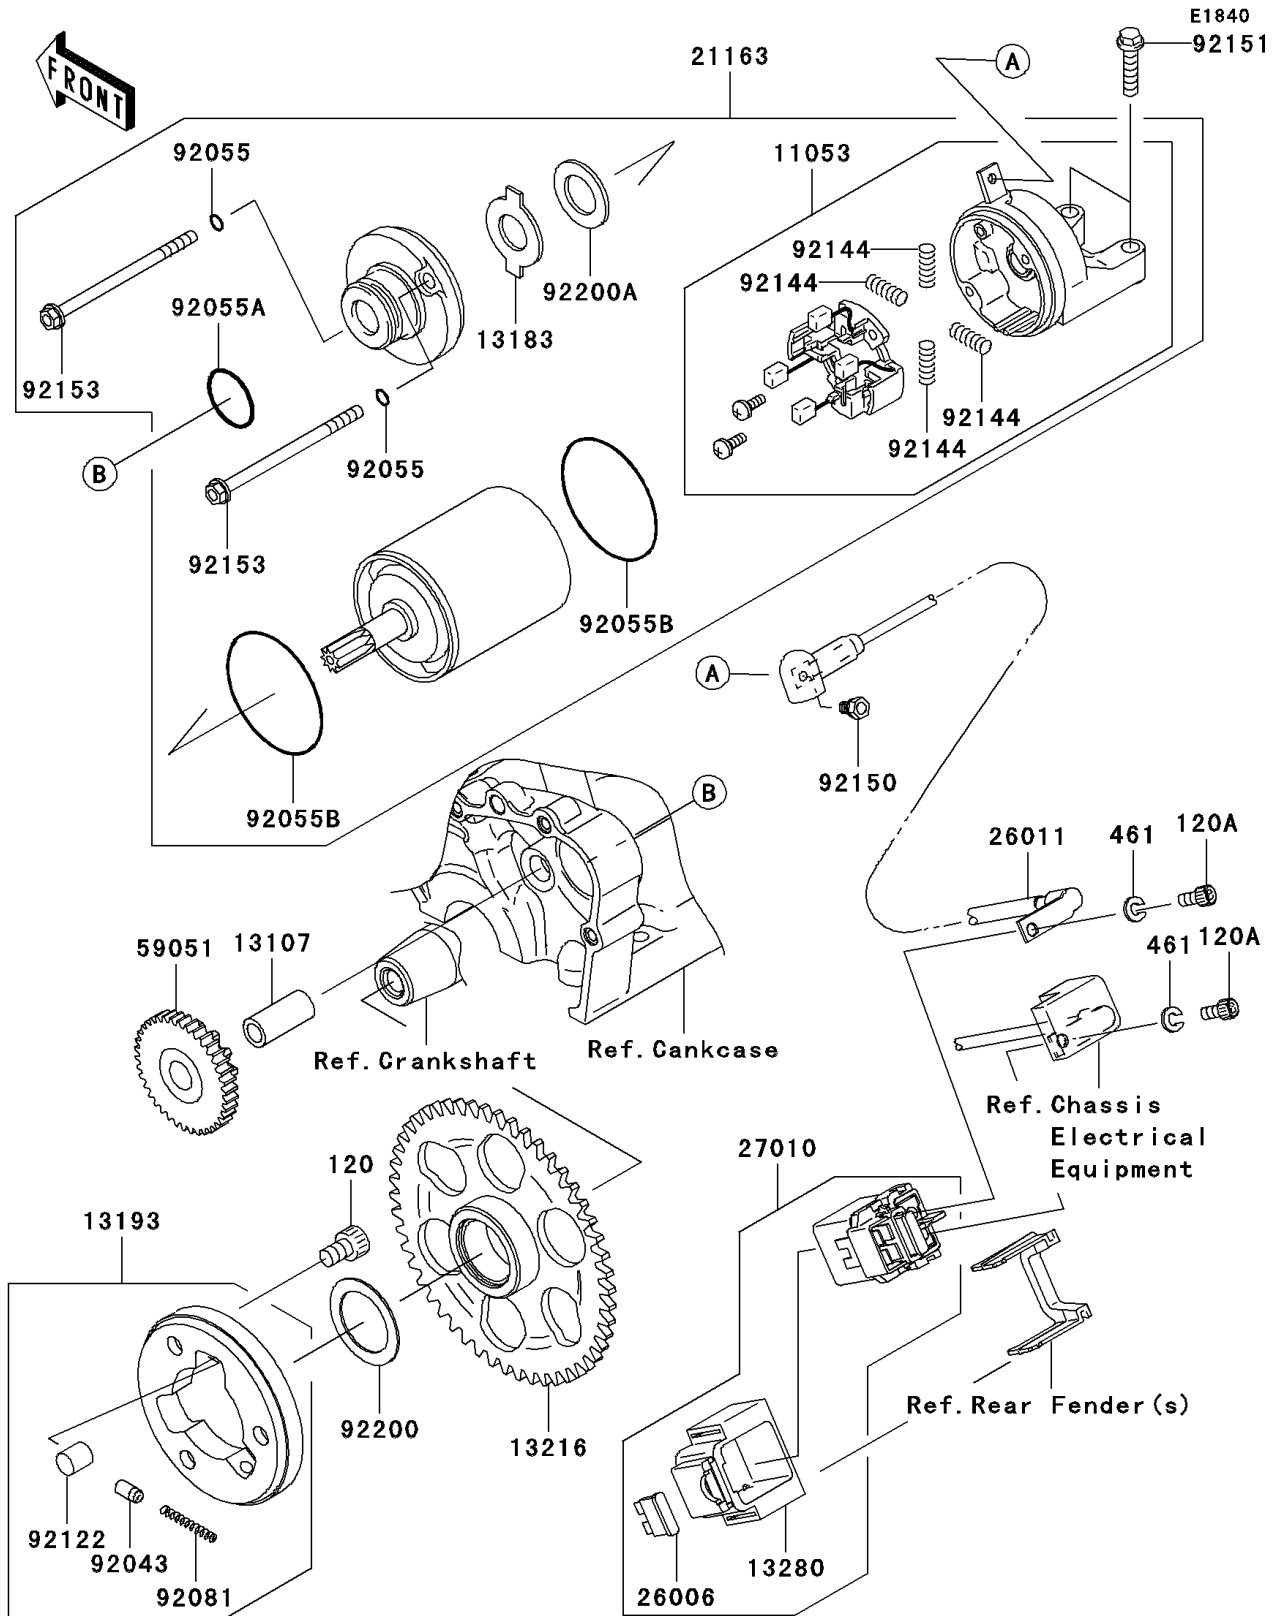

2006 Ninja® ZX™-6RR PARTS DIAGRAM

Starter Motor

2006 Ninja® ZX™-6RR PARTS LIST

Starter Motor

ITEM NAME	PART NUMBER	QUANTITY
BOLT-SOCKET,8X12 (Ref # 120)	120P0812	3
BOLT-SOCKET,5X10 (Ref # 120A)	120S0510	2
WASHER-SPRING,5MM,BLACK (Ref # 461)	461K0500	2
BRACKET,STARTER (Ref # 11053)	11053-0224	1
SHAFT,7.8X12X26.5 (Ref # 13107)	13107-1176	1
PLATE (Ref # 13183)	13183-1460	1
CLUTCH-ASSY-ONEWAY (Ref # 13193)	13193-0001	1
GEAR-COMP,ONEWAY CLUTCH (Ref # 13216)	13216-0011	1
HOLDER,SWITCH (Ref # 13280)	13280-0109	1
STARTER-ELECTRIC (Ref # 21163)	21163-0006	1
FUSE,30A-G (Ref # 26006)	26006-1006	1
WIRE-LEAD (Ref # 26011)	26011-0065	1
SWITCH,MAGNETIC (Ref # 27010)	27010-0030	1
GEAR-SPUR,IDLE (Ref # 59051)	59051-1413	1
PIN (Ref # 92043)	92043-132	3
RING-O,STARTER (Ref # 92055)	92055-0013	2
RING-O,24.4X3.1 (Ref # 92055A)	92055-1262	1
RING-O (Ref # 92055B)	92055-1455	2
SPRING,COIL (Ref # 92081)	92081-159	3
ROLLER (Ref # 92122)	92122-006	3
SPRING,BRUSH (Ref # 92144)	92144-1423	4
BOLT (Ref # 92150)	92150-1305	1
BOLT,FLANGED-SMALL,6X25 (Ref # 92151)	92151-1930	2
BOLT (Ref # 92153)	92153-0405	2
WASHER,28.5X40.0X1.0 (Ref # 92200)	92200-0168	1
WASHER (Ref # 92200A)	92200-1019	1