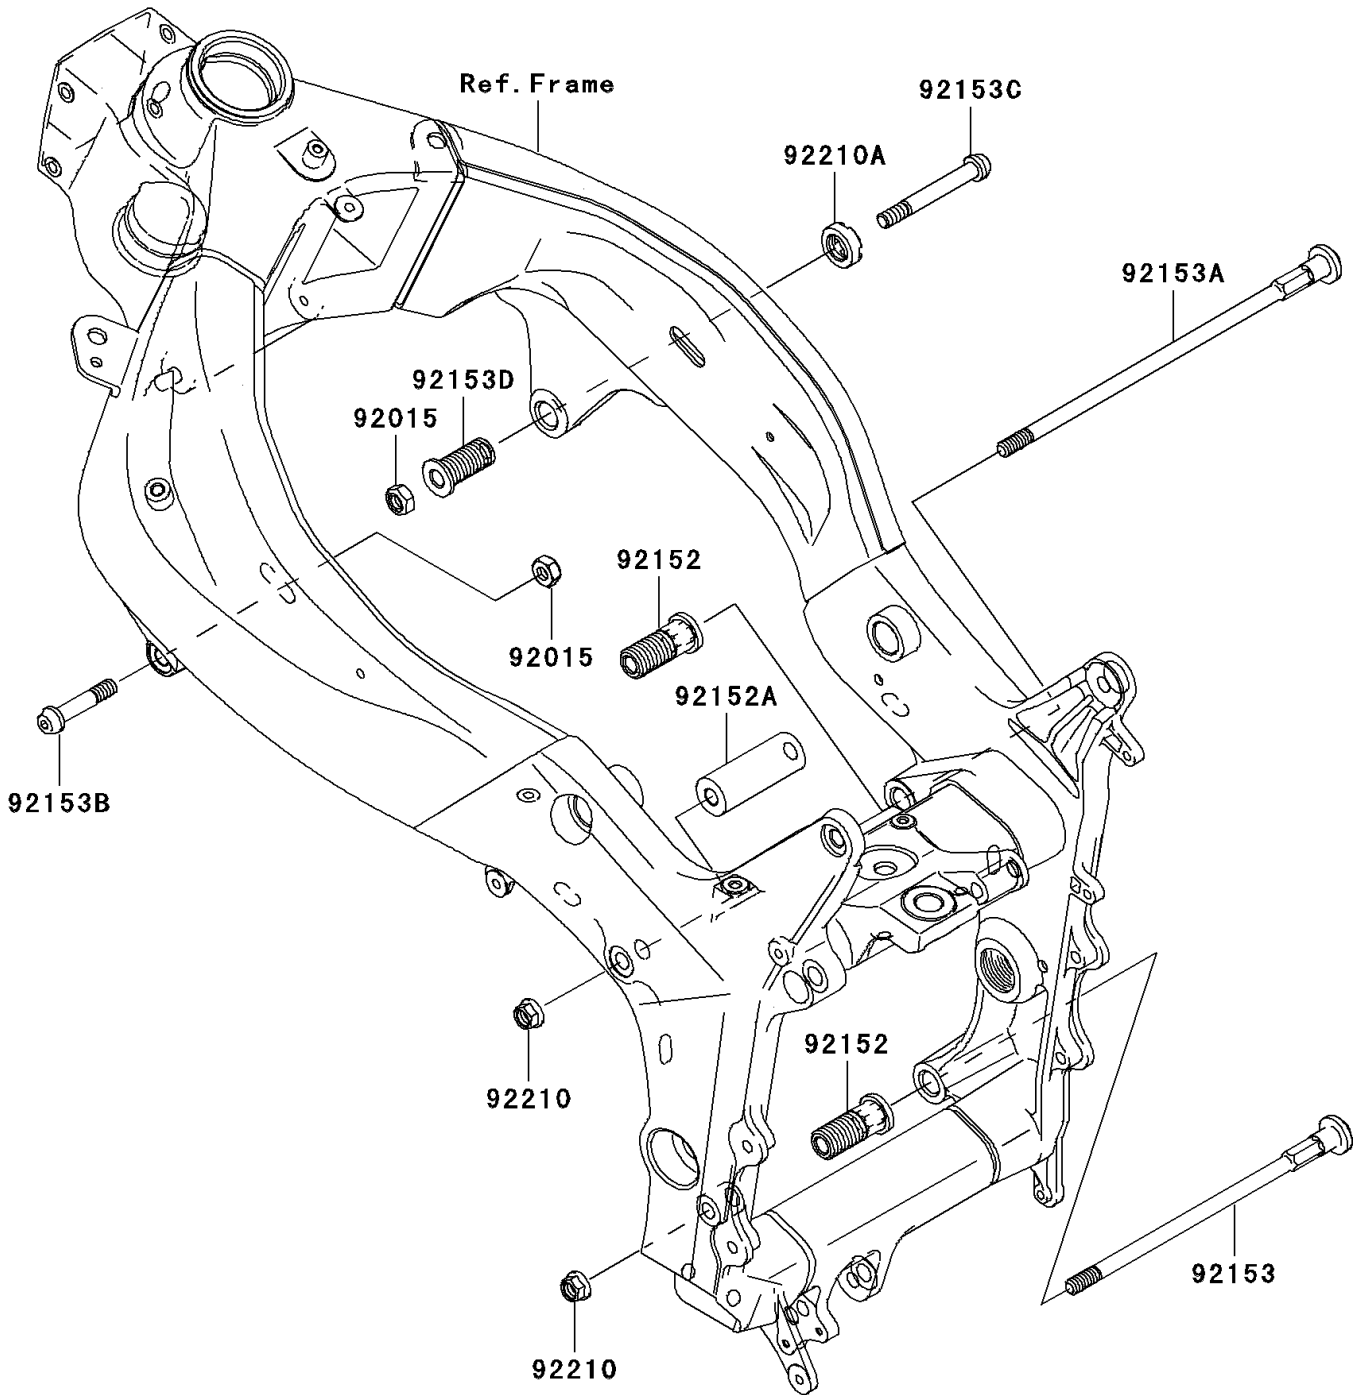

2006 Ninja® ZX™-6RR PARTS DIAGRAM

Engine Mount

F2122

2006 Ninja® ZX™ -6RR PARTS LIST

Engine Mount

ITEM NAME	PART NUMBER	QUANTITY
-----------	-------------	----------