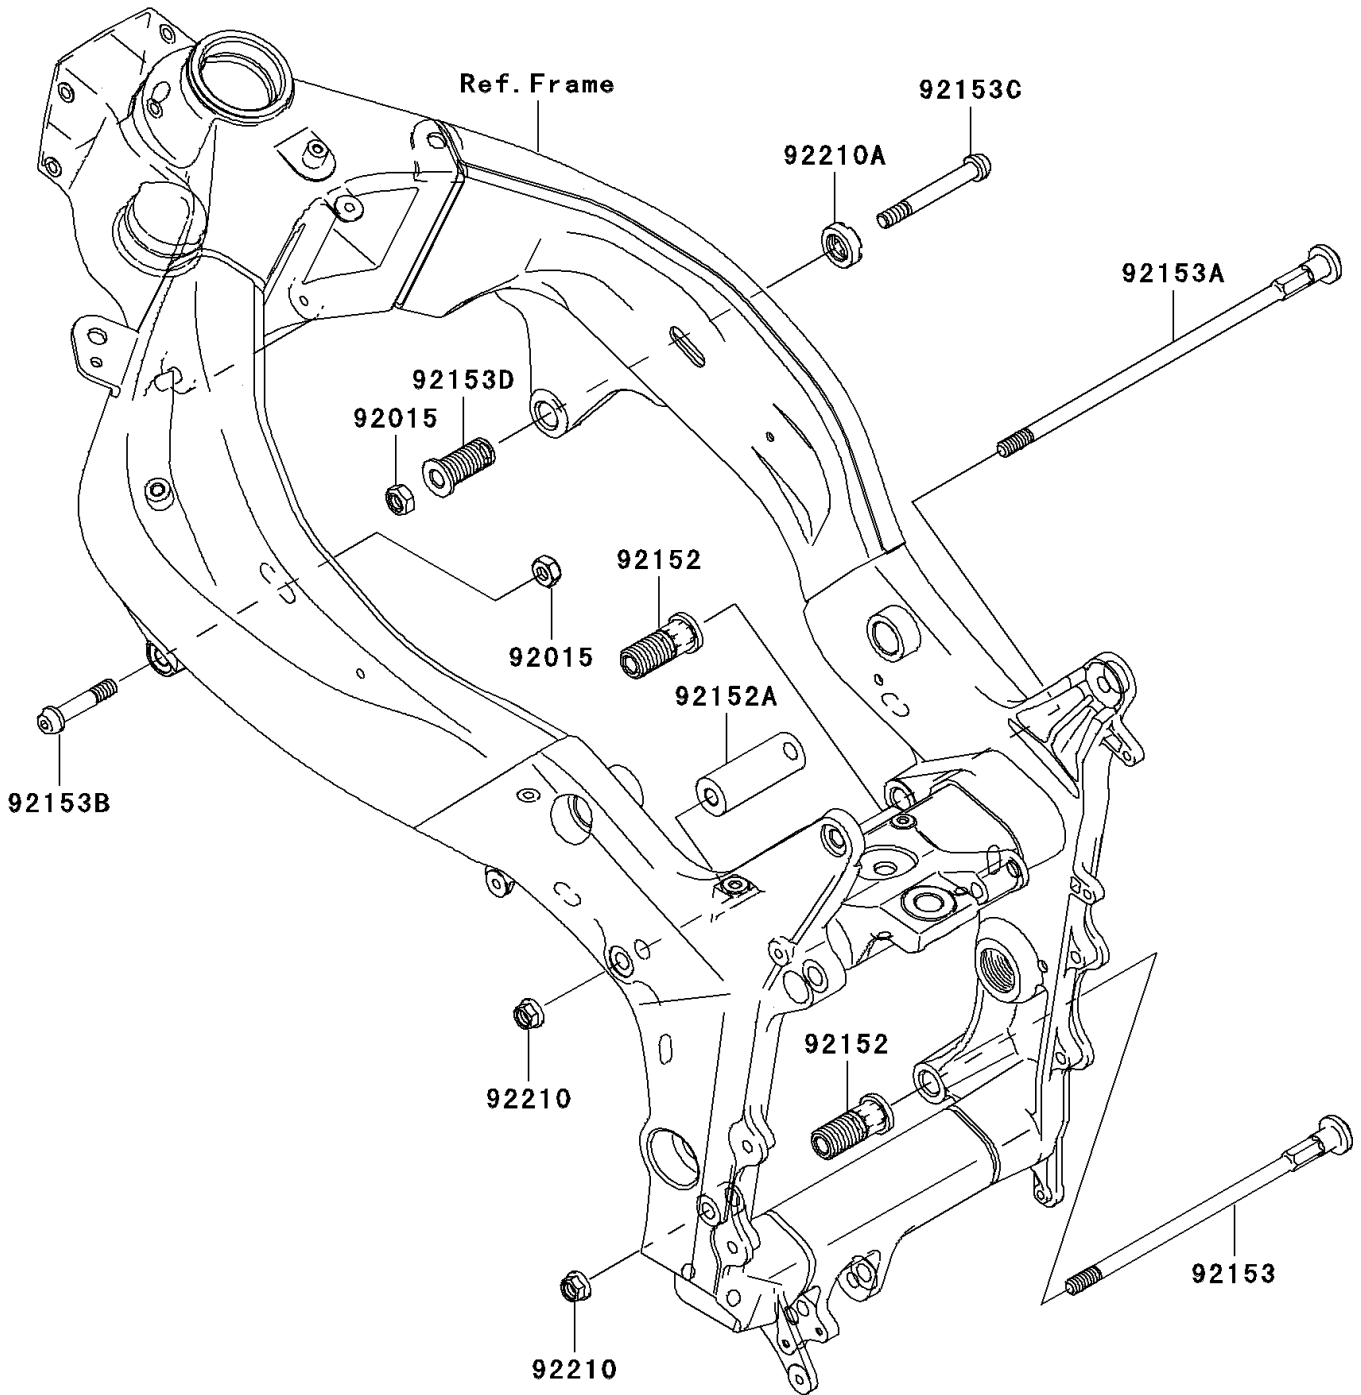

# 2006 Ninja® ZX™-6RR PARTS DIAGRAM

Engine Mount

F2122

# 2006 Ninja® ZX™ -6RR PARTS LIST

Engine Mount

ITEM NAME	PART NUMBER	QUANTITY
-----------	-------------	----------