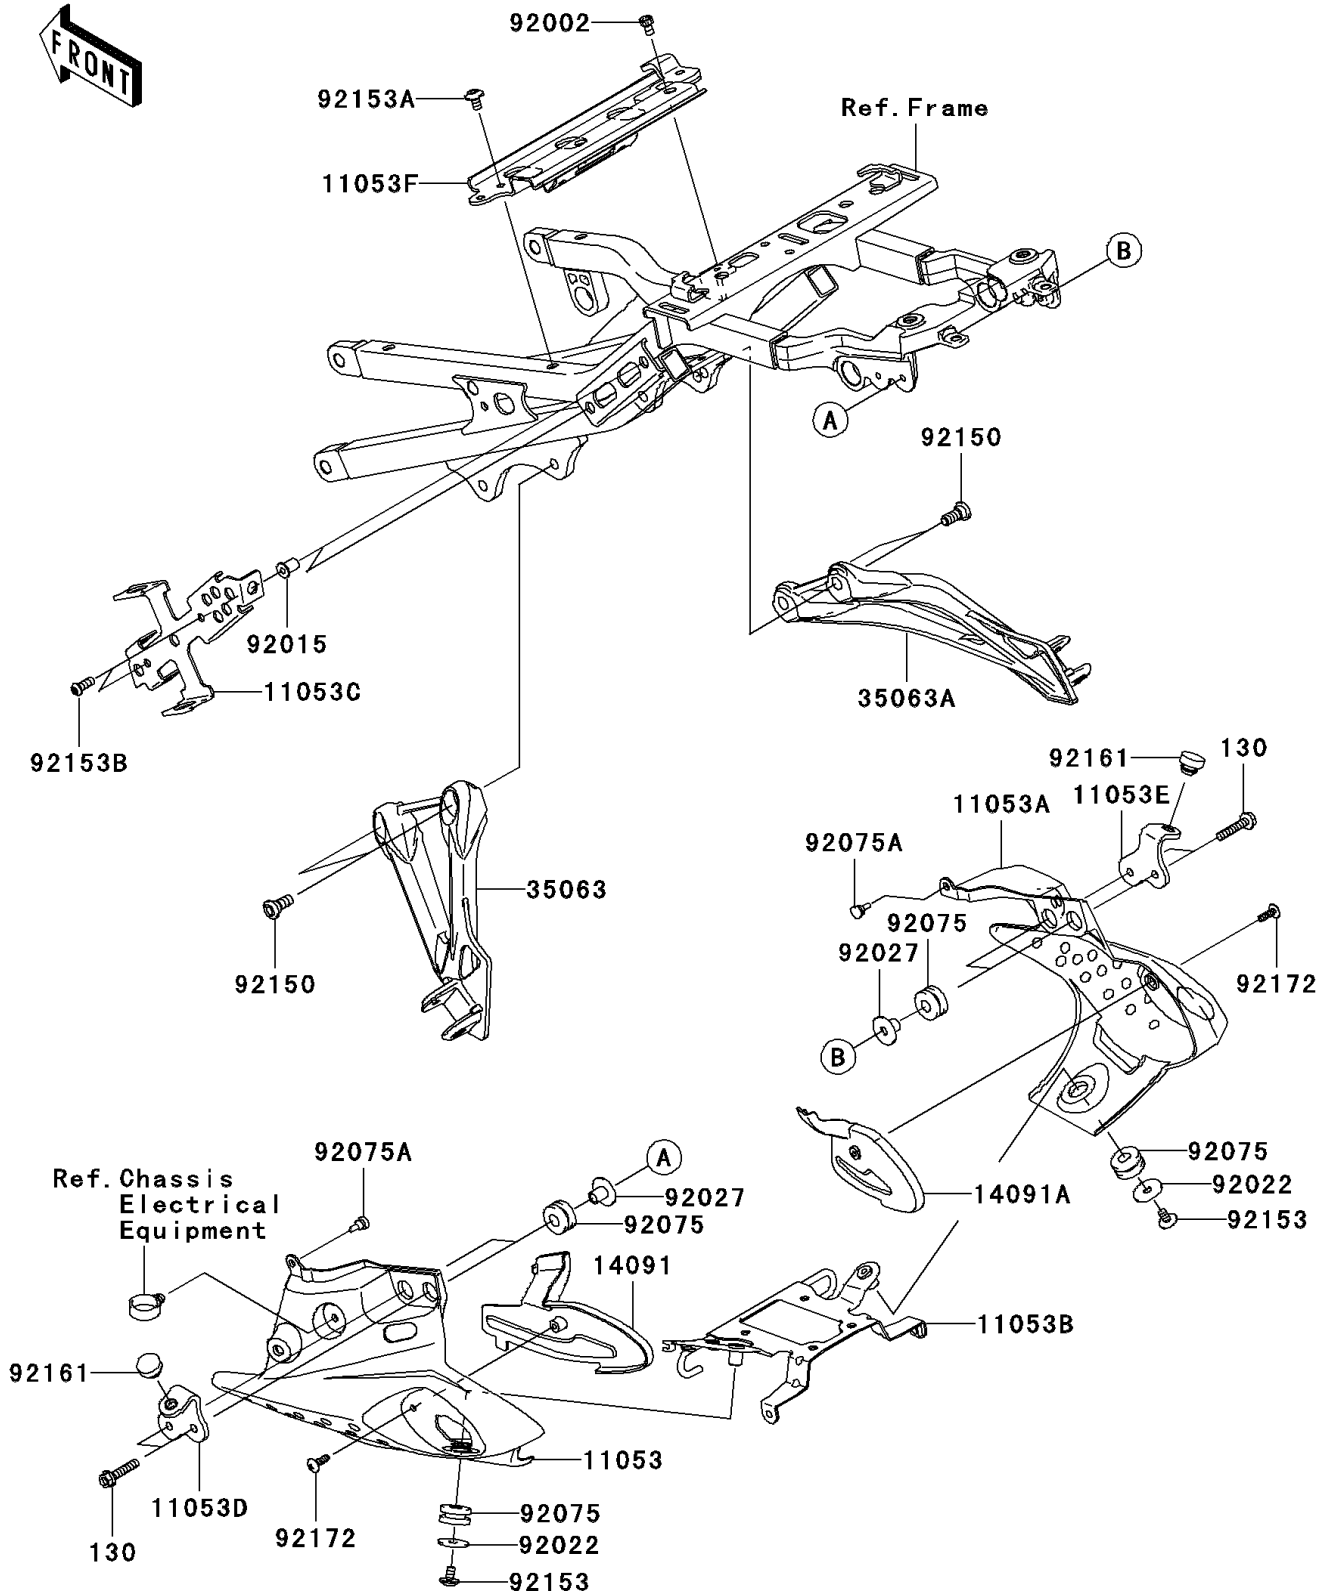

2006 Ninja® ZX™-6RR PARTS DIAGRAM

Frame Fittings(Rear)

F2131