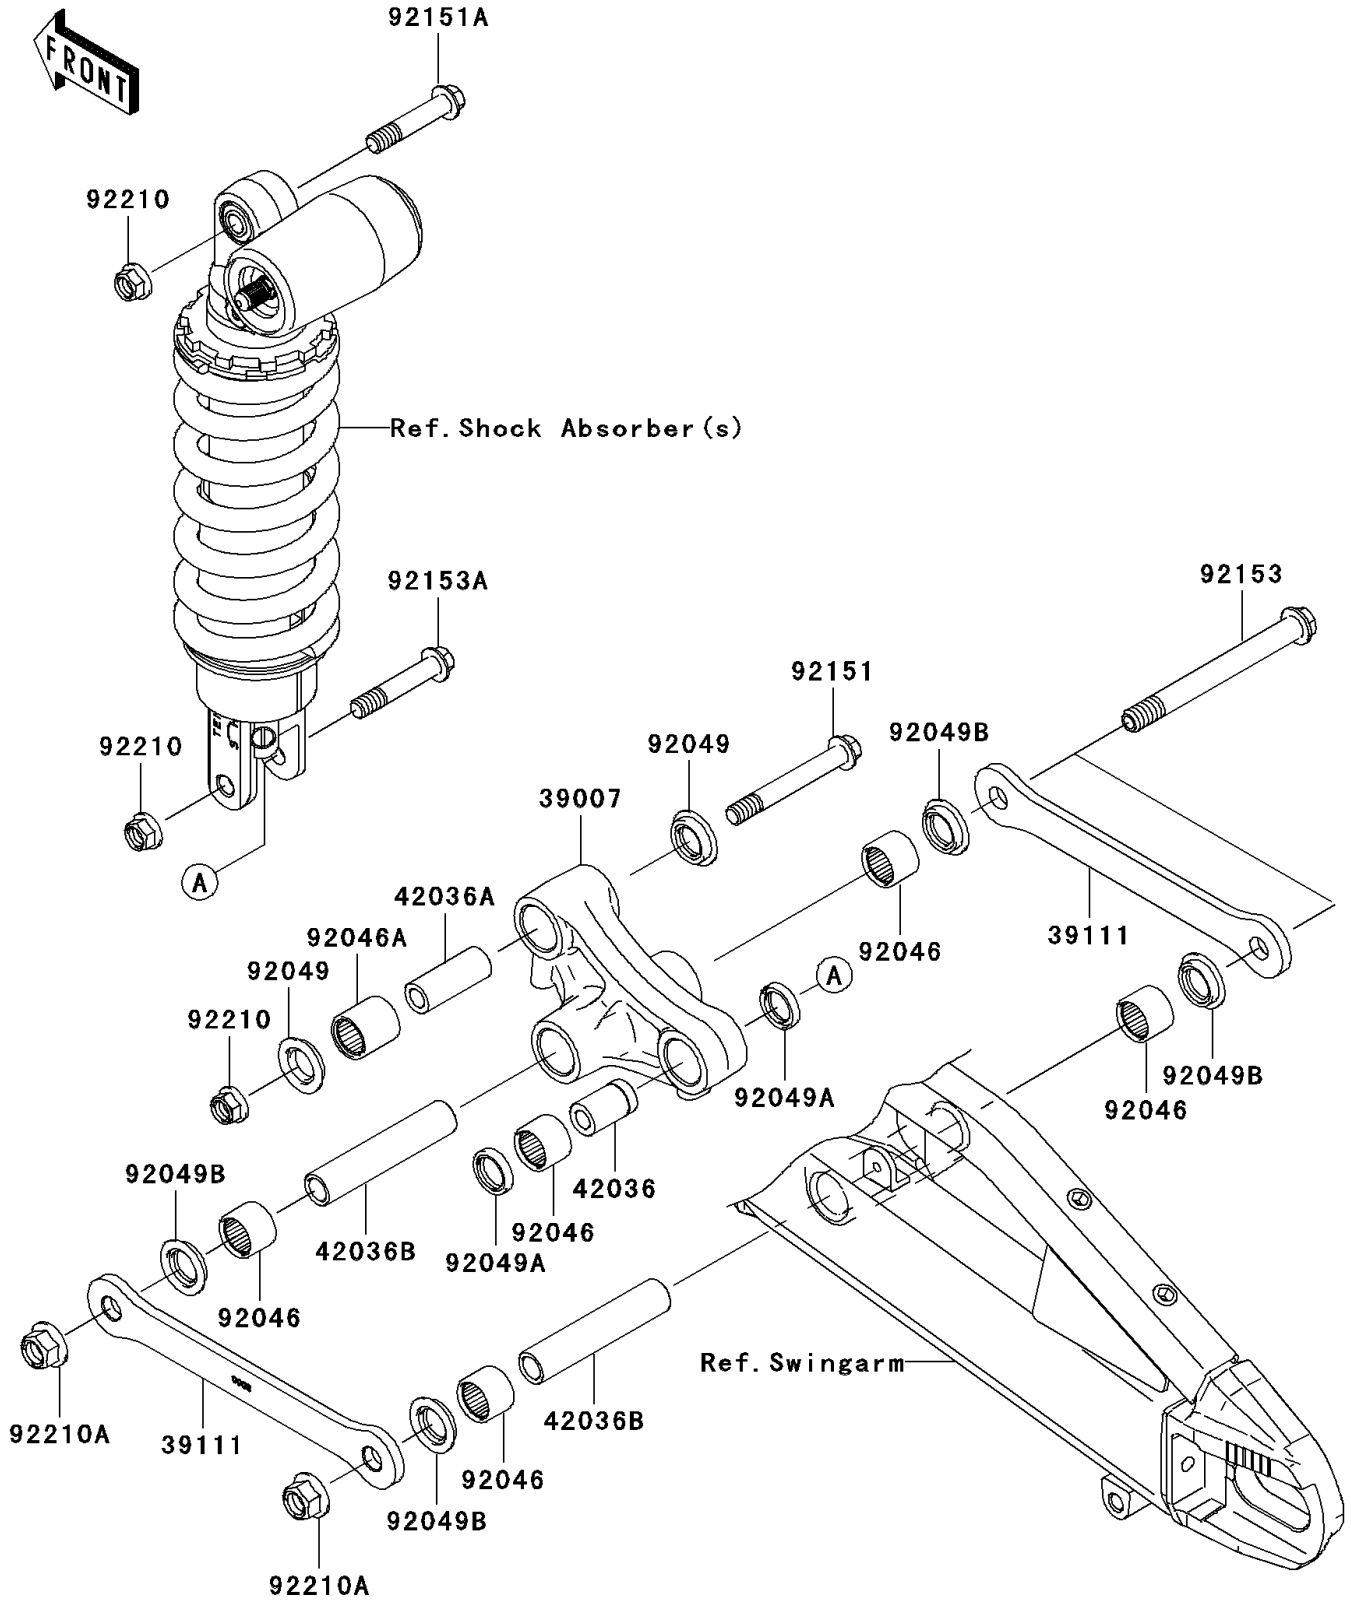

2006 Ninja® ZX™-6RR PARTS DIAGRAM

Rear Suspension

F2150

2006 Ninja® ZX™-6RR PARTS LIST

Rear Suspension

ITEM NAME	PART NUMBER	QUANTITY
ARM-SUSP,UNI TRAK (Ref # 39007)	39007-0006	1
ROD-TIE,SUSPENSION (Ref # 39111)	39111-0008	2
SLEEVE,10.1X18X30 (Ref # 42036)	42036-1258	1
SLEEVE,10.1X17X44.5 (Ref # 42036A)	42036-1342	1
SLEEVE,12.1X18X90 (Ref # 42036B)	42036-1360	2
BEARING-NEEDLE,SFYZM182417 (Ref # 92046)	92046-1272	5
BEARING-NEEDLE,SFYZM172425 (Ref # 92046A)	92046-1273	1
SEAL-OIL,MHA17245.7F (Ref # 92049)	92049-1223	2
SEAL-OIL,MHA18244 (Ref # 92049A)	92049-1225	2
SEAL-OIL,KCR MF018N1 (Ref # 92049B)	92049-1493	4
BOLT,FLANGED,10X77 (Ref # 92151)	92151-1600	1
BOLT,FLANGED,10X51 (Ref # 92151A)	92151-1798	1
BOLT,FLANGED,12X117 (Ref # 92153)	92153-0508	2
BOLT,FLANGED,10X55 (Ref # 92153A)	92153-0663	1
NUT,LOCK,FLANGED,10MM (Ref # 92210)	92210-1139	3
NUT,LOCK,FLANGED,12MM (Ref # 92210A)	92210-1150	2