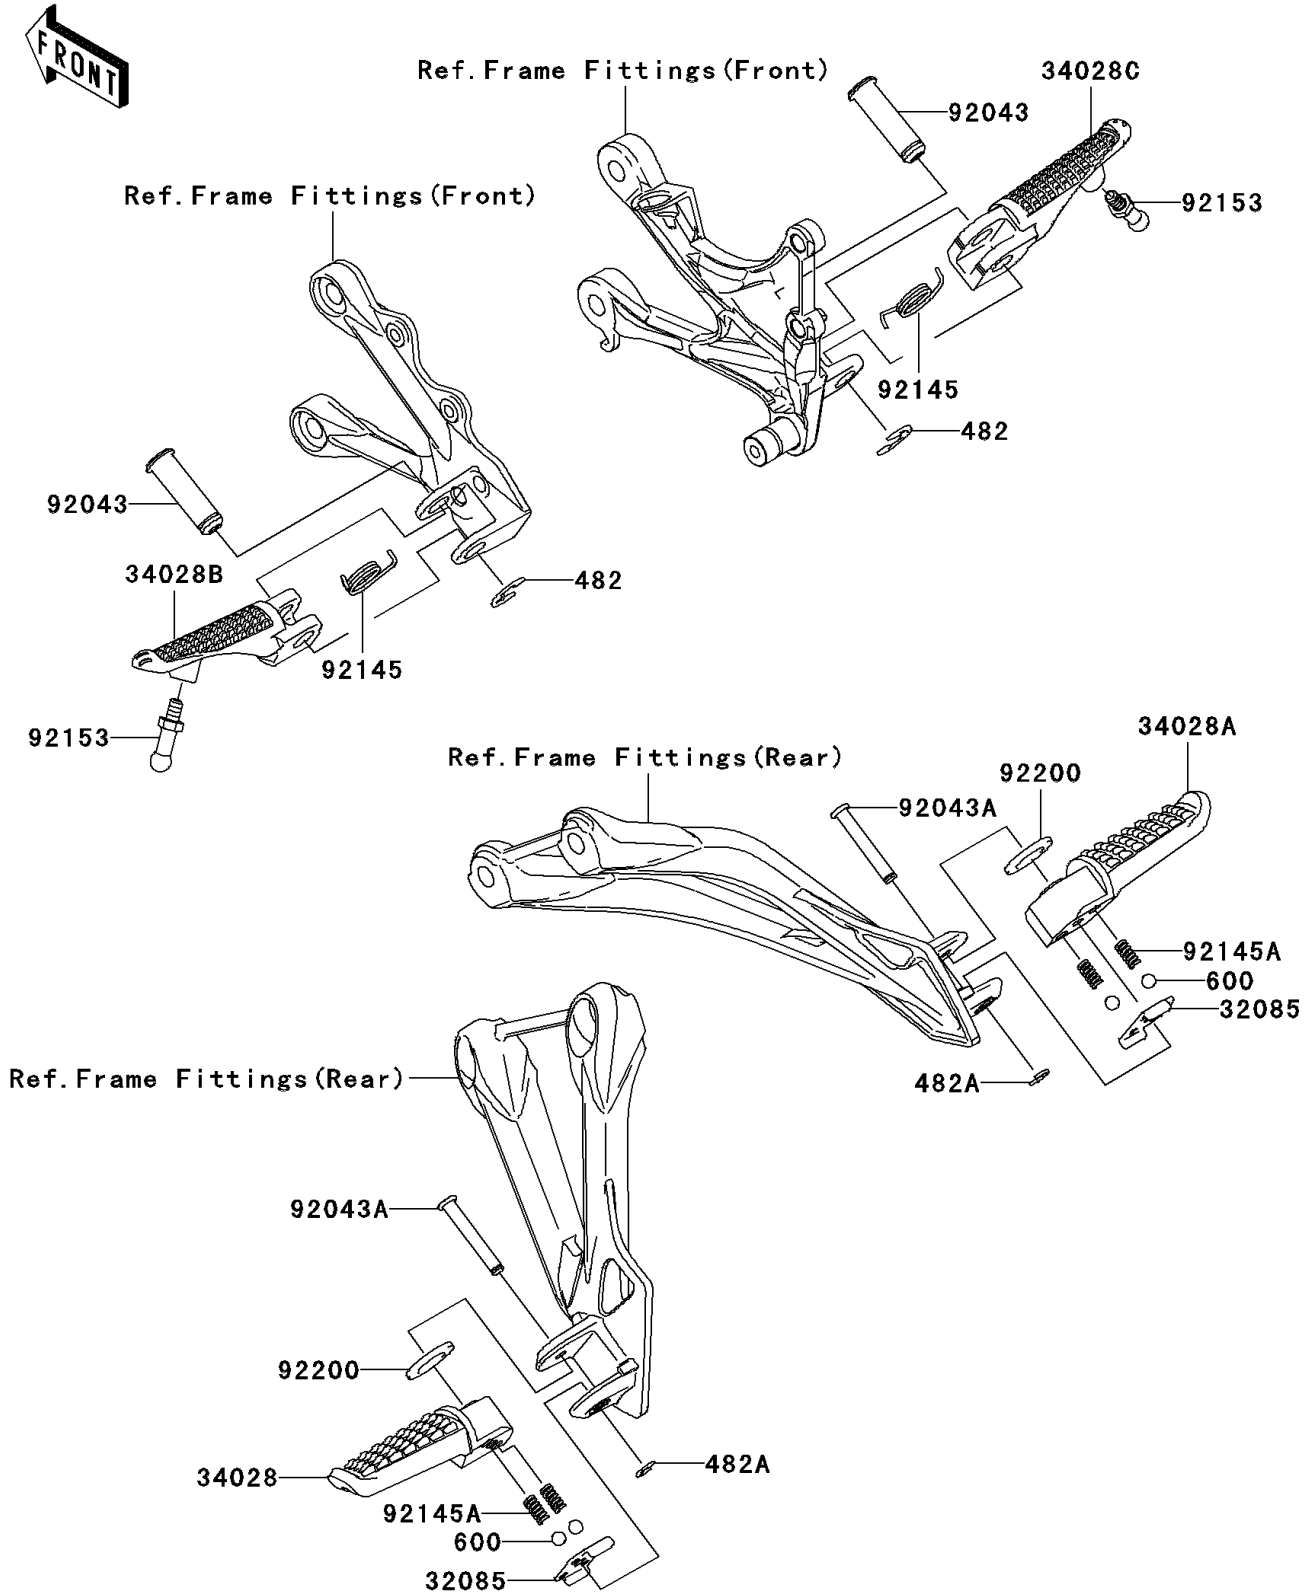

2006 Ninja® ZX™-6RR PARTS DIAGRAM

Footrests

F2160

2006 Ninja® ZX™-6RR PARTS LIST

Footrests

ITEM NAME	PART NUMBER	QUANTITY
-----------	-------------	----------