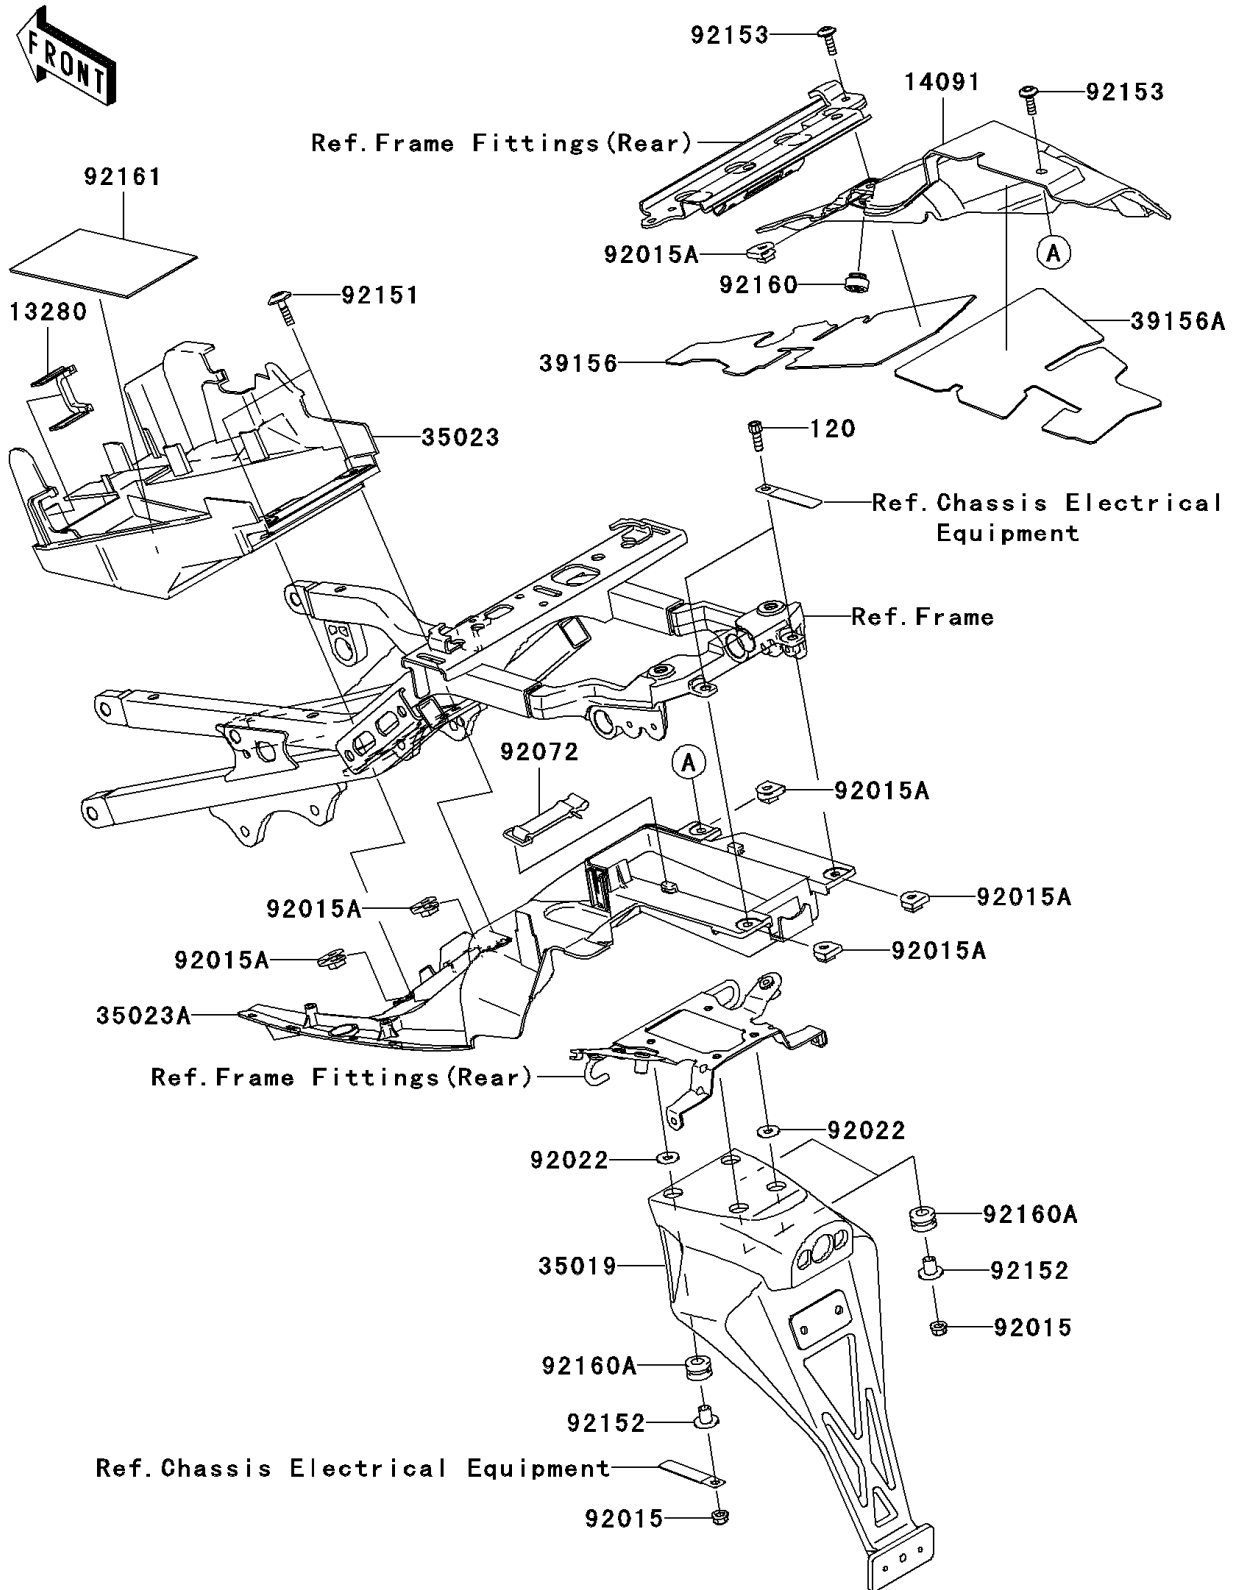

2006 Ninja® ZX™-6RR PARTS DIAGRAM

Rear Fender(s)

F2172

2006 Ninja® ZX™-6RR PARTS LIST

Rear Fender(s)

ITEM NAME	PART NUMBER	QUANTITY
BOLT-SOCKET,6X18 (Ref # 120)	120S0618	2
HOLDER,MAGNETIC SWITCH (Ref # 13280)	13280-0122	1
COVER,HEAT GUARD (Ref # 14091)	14091-0336	1
FLAP (Ref # 35019)	35019-0020	1
FENDER-REAR,FR (Ref # 35023)	35023-0038	1
FENDER-REAR,RR (Ref # 35023A)	35023-0043	1
PAD,JOINT PIPE COVER,FR (Ref # 39156)	39156-0089	1
PAD,JOINT PIPE COVER,RR (Ref # 39156A)	39156-0090	1
NUT,LOCK,FLANGED,6MM (Ref # 92015)	92015-1603	4
NUT,CLIP,6MM (Ref # 92015A)	92015-1904	6
WASHER,7X18X1.2 (Ref # 92022)	92022-1545	AR
BAND (Ref # 92072)	92072-1085	1
BOLT,6X22 (Ref # 92151)	92151-1265	2
COLLAR (Ref # 92152)	92152-1074	4
BOLT,6X18 (Ref # 92153)	92153-0816	2
DAMPER (Ref # 92160)	92160-1041	1
DAMPER (Ref # 92160A)	92160-1167	4
DAMPER,BATTERY (Ref # 92161)	92161-0243	1