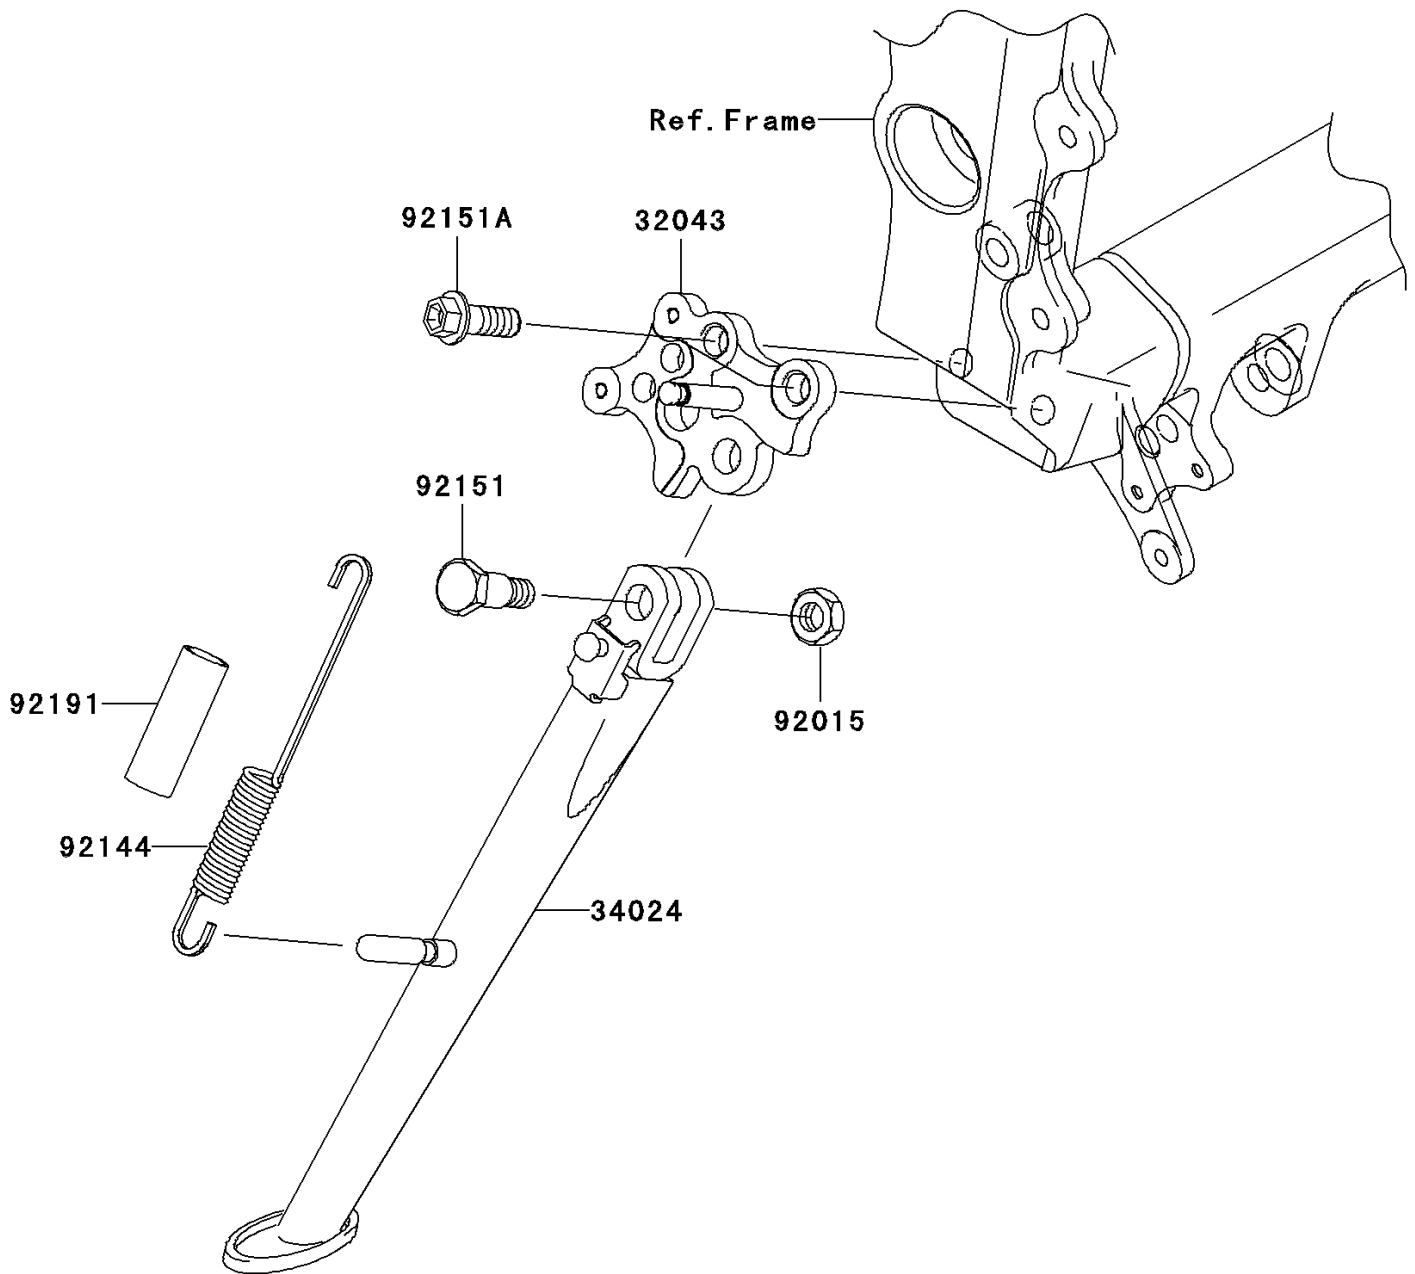

2006 Ninja® ZX™-6RR PARTS DIAGRAM

Stand(s)

F2190

2006 Ninja® ZX™ -6RR PARTS LIST

Stand(s)

ITEM NAME

PART NUMBER

QUANTITY
