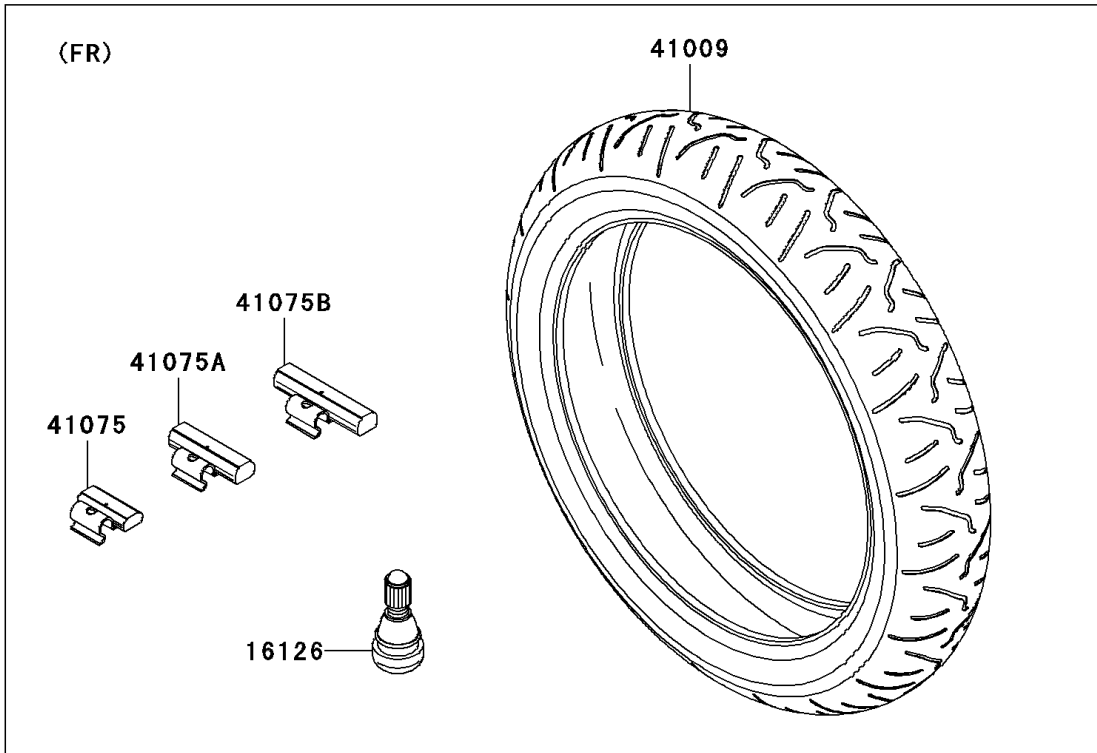

2006 Ninja® ZX™-6RR PARTS DIAGRAM

Tires

F2210

2006 Ninja® ZX™-6RR PARTS LIST

Tires

ITEM NAME	PART NUMBER	QUANTITY
VALVE,TIRE (Ref # 16126)	16126-1140	2
TIRE,FR,120/65ZR17(56W),BT014F (Ref # 41009)	41009-0054	1
TIRE,RR,180/55ZR17(73W),BT014R (Ref # 41009A)	41009-0055	1
BALANCER-WHEEL,10G,SILVER (Ref # 41075)	41075-0007	AR
BALANCER-WHEEL,20G,SILVER (Ref # 41075A)	41075-0008	AR
BALANCER-WHEEL,30G,SILVER (Ref # 41075B)	41075-0009	AR