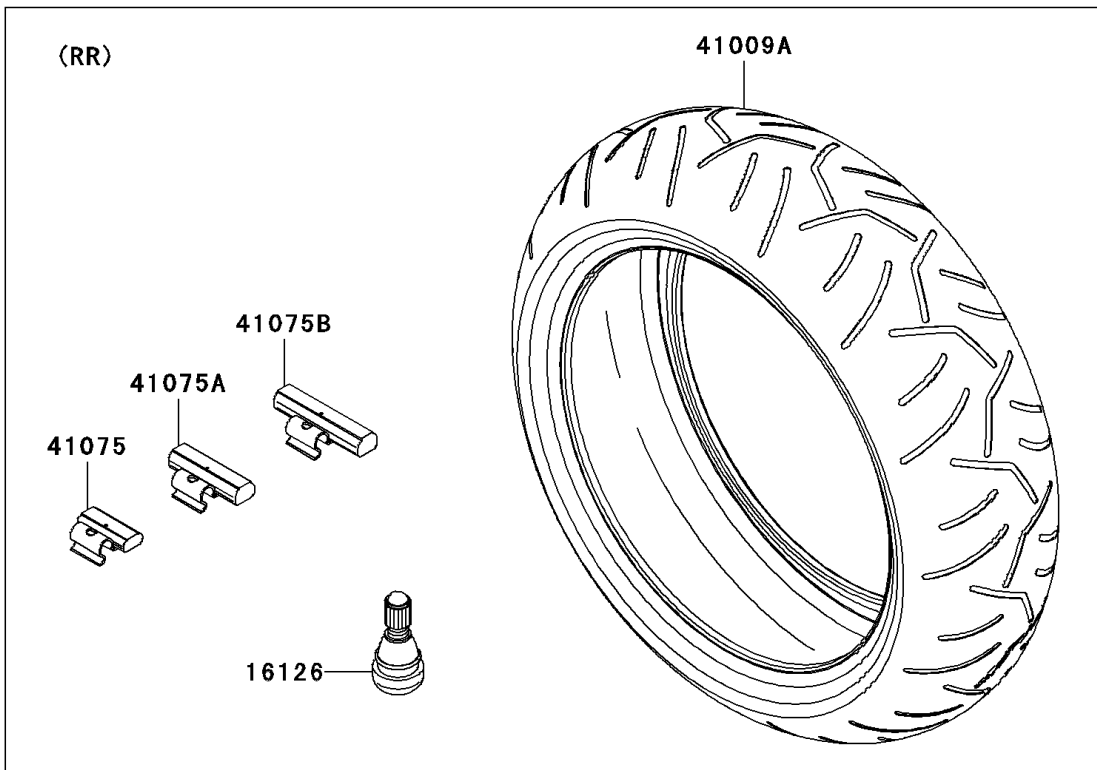

2006 Ninja® ZX™-6RR PARTS DIAGRAM

Tires

F2210

2006 Ninja® ZX™-6RR PARTS LIST

Tires

ITEM NAME	PART NUMBER	QUANTITY
VALVE,TIRE (Ref # 16126)	16126-1140	2
TIRE,FR,120/65ZR17(56W),BT014F (Ref # 41009)	41009-0054	1
TIRE,RR,180/55ZR17(73W),BT014R (Ref # 41009A)	41009-0055	1
BALANCER-WHEEL,10G,SILVER (Ref # 41075)	41075-0007	AR
BALANCER-WHEEL,20G,SILVER (Ref # 41075A)	41075-0008	AR
BALANCER-WHEEL,30G,SILVER (Ref # 41075B)	41075-0009	AR