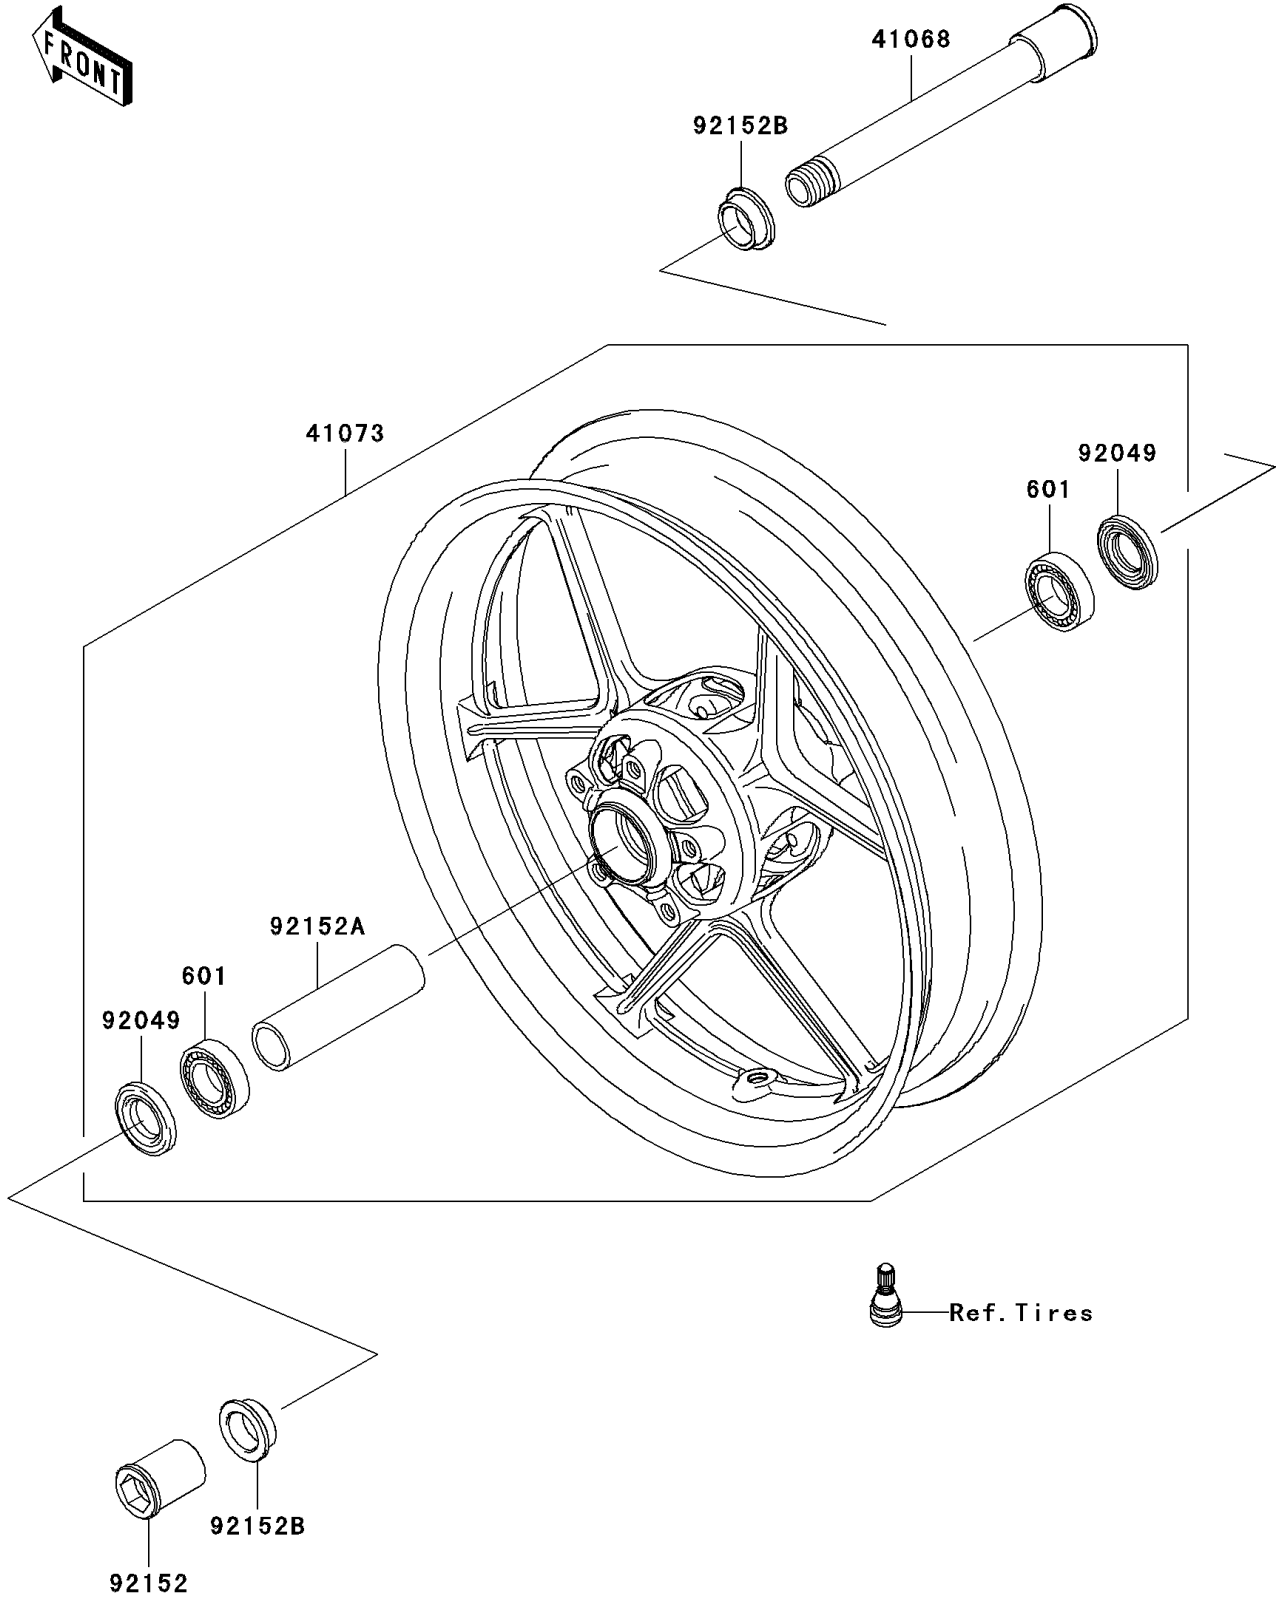

2006 Ninja® ZX™-6RR PARTS DIAGRAM

Front Wheel

F2230

2006 Ninja® ZX™-6RR PARTS LIST

Front Wheel

ITEM NAME	PART NUMBER	QUANTITY
-----------	-------------	----------