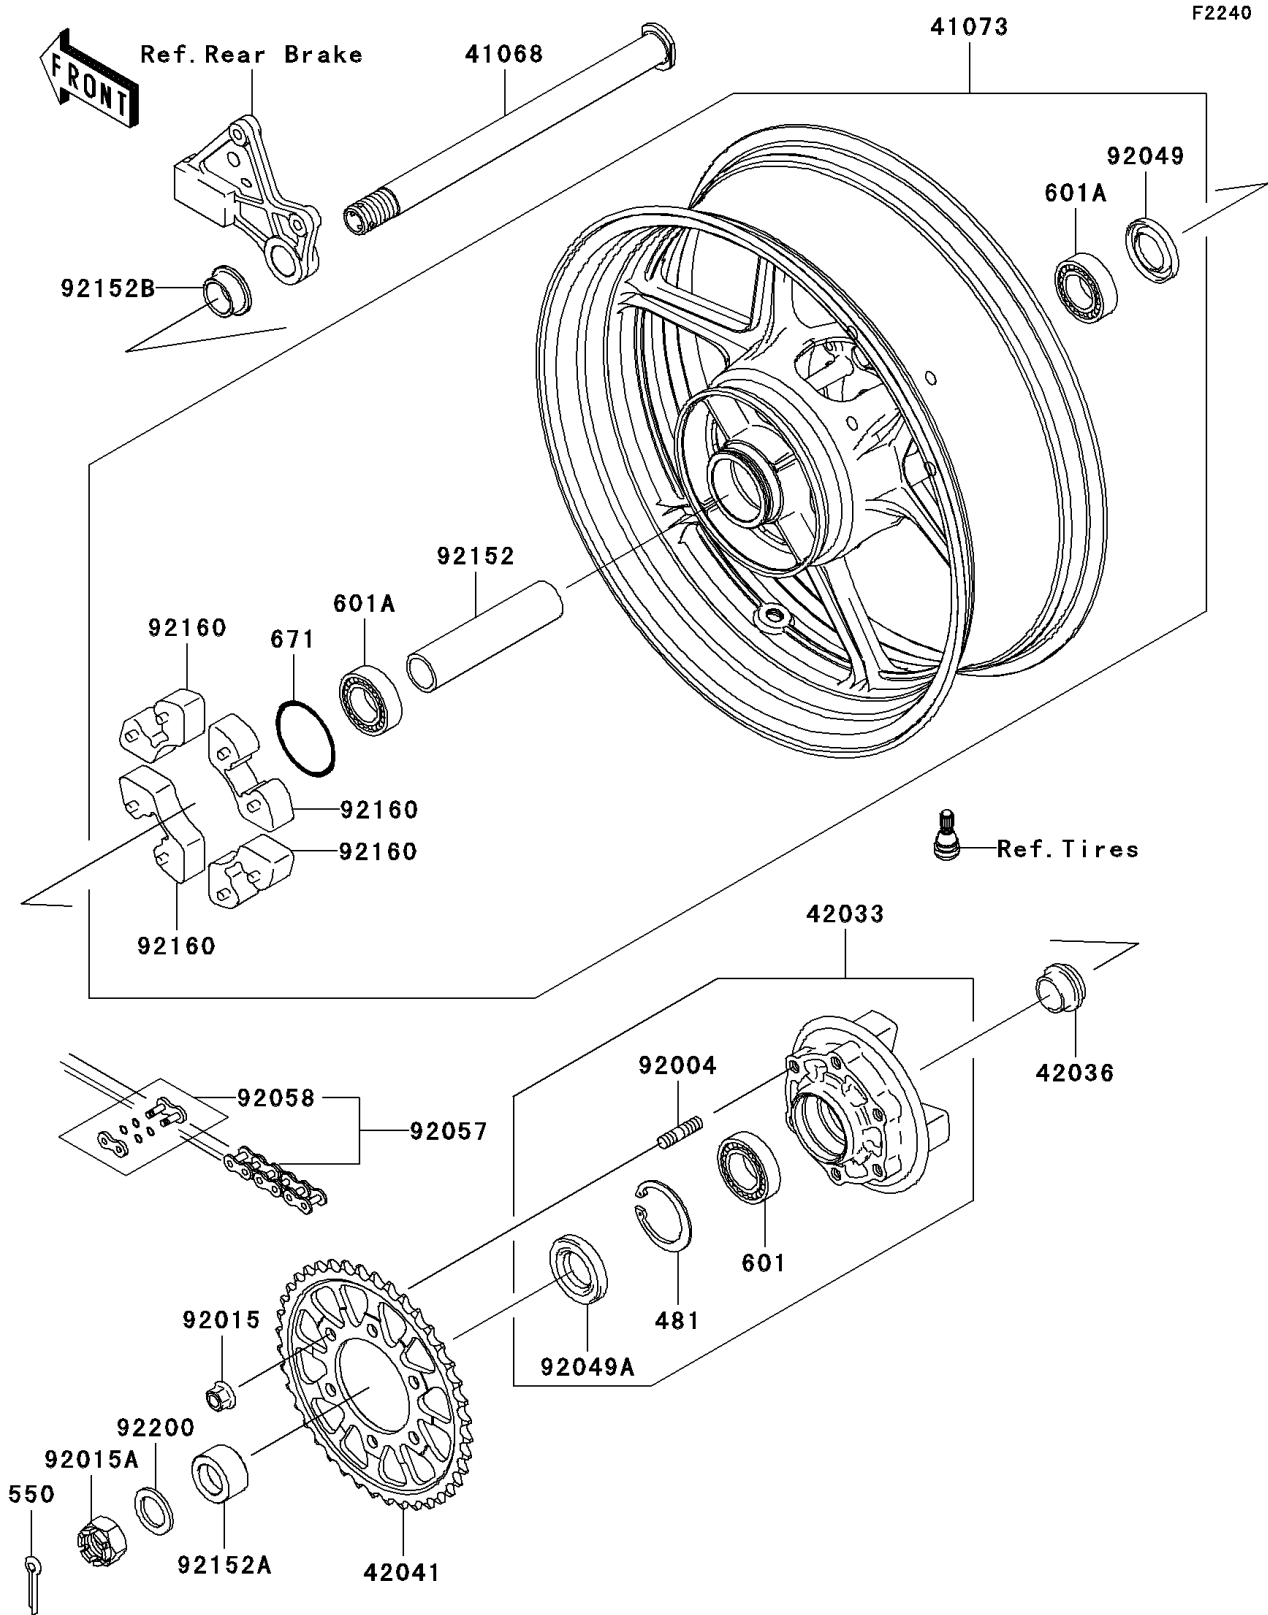

2006 Ninja® ZX™-6RR PARTS DIAGRAM

Rear Wheel/Chain

2006 Ninja® ZX™-6RR PARTS LIST

Rear Wheel/Chain

ITEM NAME	PART NUMBER	QUANTITY
CIRCLIP (Ref # 481)	481J5500	1
PIN-COTTER,4.0X40 (Ref # 550)	550D4040	1
BEARING-BALL,#6006G (Ref # 601)	601B6006G	1
BEARING-BALL (Ref # 601A)	601B6205UU	2
O RING,60MM (Ref # 671)	671B2560	1
AXLE,RR (Ref # 41068)	41068-0035	1
WHEEL-ASSY,RR,GRAYSTONE (Ref # 41073)	41073-0040-2A	1
COUPLING-ASSY,RR HUB (Ref # 42033)	42033-1213	1
SLEEVE,RR HUB,L=22 (Ref # 42036)	42036-1279	1
SPROCKET-HUB,43T (Ref # 42041)	42041-0017	1
STUD,10X19 (Ref # 92004)	92004-1275	6
NUT,FLANGED,10MM (Ref # 92015)	92015-1335	6
NUT,CASTLE,24MM (Ref # 92015A)	92015-1844	1
SEAL-OIL,RR HUB (Ref # 92049)	92049-1375	1
SEAL-OIL,PJN 40 55 8 (Ref # 92049A)	92049-1376	1
CHAIN,DRIVE,EK520MVXL1X110L (Ref # 92057)	92057-0089	1
JOINT-CHAIN,DRIVE (Ref # 92058)	92058-0007	1
COLLAR,RR HUB,L=137 (Ref # 92152)	92152-0214	1
COLLAR,RR AXLE,LH,L=21.5 (Ref # 92152A)	92152-0244	1
COLLAR,RR AXLE,RH,L=18 (Ref # 92152B)	92152-0245	1
DAMPER,SHOCK,RR HUB (Ref # 92160)	92160-1485	4
WASHER,25.5X38X3.2 (Ref # 92200)	92200-1479	1