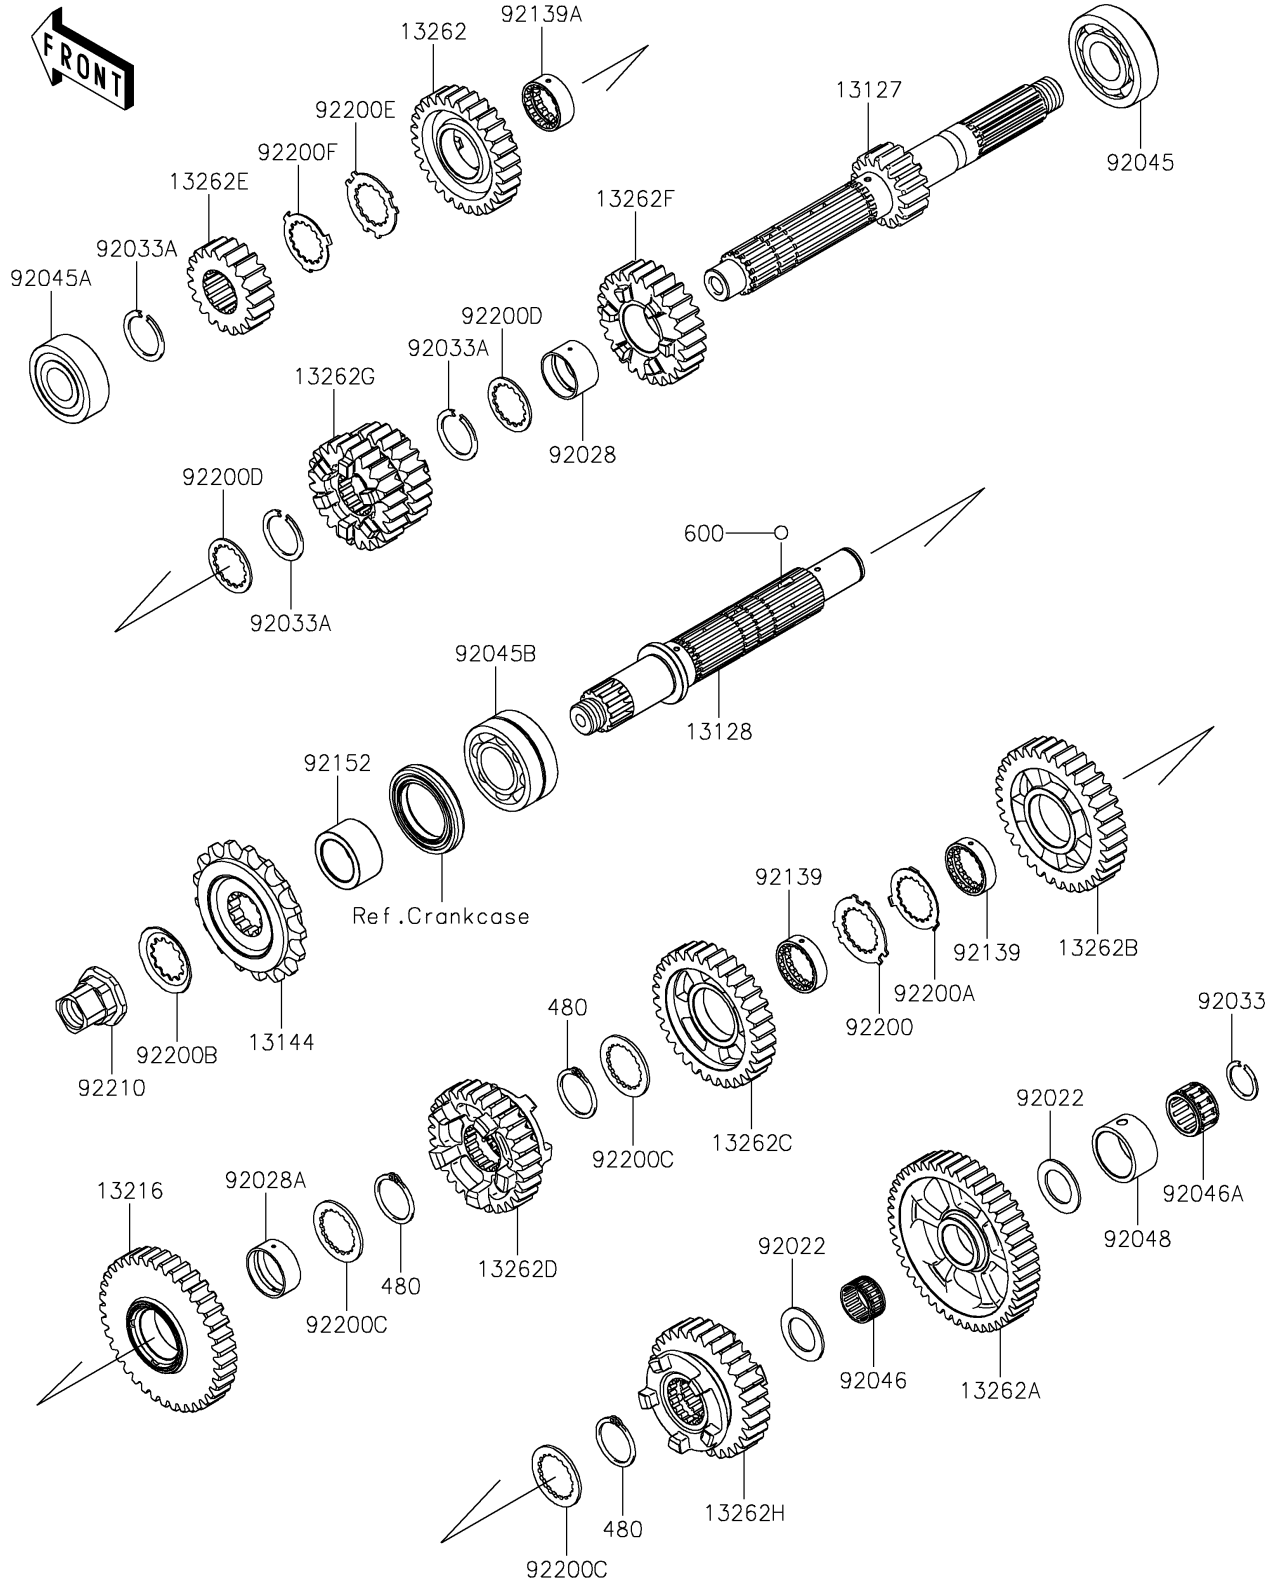

2025 Ninja ZX-14R ABS SE PARTS DIAGRAM

Transmission

E1361

2025 Ninja ZX-14R ABS SE PARTS LIST

Transmission

ITEM NAME	PART NUMBER	QUANTITY
SHAFT-TRANSMISSION INPUT,18T (Ref # 13127)	13127-0697	1
SHAFT-TRANSMISSION OUTPUT (Ref # 13128)	13128-0683	1
SPROCKET-OUTPUT,17T (Ref # 13144)	13144-0040	1
GEAR-COMP,OUTPUT 2ND,37T (Ref # 13216)	13216-0881	1
GEAR,INPUT TOP,28T (Ref # 13262)	13262-0925	1
GEAR,OUTPUT LOW,47T (Ref # 13262A)	13262-0941	1
GEAR,OUTPUT 3RD,34T (Ref # 13262B)	13262-0943	1
GEAR,OUTPUT 4TH,32T (Ref # 13262C)	13262-0944	1
GEAR,OUTPUT TOP,29T (Ref # 13262D)	13262-0945	1
GEAR,INPUT 2ND,19T (Ref # 13262E)	13262-0946	1
GEAR,INPUT 5TH,26T (Ref # 13262F)	13262-0948	1
GEAR,INPUT 3RD&4TH,22T&24T (Ref # 13262G)	13262-1516	1
GEAR,OUTPUT 5TH,30T (Ref # 13262H)	13262-1517	1
WASHER,22.3X35X1.6 (Ref # 92022)	92022-212	2
BUSHING (Ref # 92028)	92028-1935	1
BUSHING (Ref # 92028A)	92028-1937	1
RING-SNAP,20X25.5X1.2 (Ref # 92033)	92033-025	1
RING-SNAP,T=1.5 (Ref # 92033A)	92033-1249	3
BEARING-BALL,830045-5SH2 (Ref # 92045)	92045-0047	1
BEARING-BALL,DG2152RDDSH2 (Ref # 92045A)	92045-0048	1
BEARING-BALL,DAC2857NSSH6CS9 (Ref # 92045B)	92045-0049	1
BEARING-NEEDLE,K22X26X13 (Ref # 92046)	92046-0018	1
BEARING-NEEDLE (Ref # 92046A)	92046-0609	1
RACE (Ref # 92048)	92048-0004	1
BUSHING (Ref # 92139)	92139-0255	2
BUSHING,INPUT 6TH,GEAR (Ref # 92139A)	92139-0256	1
COLLAR,27.5X38X19.7 (Ref # 92152)	92152-1786	1
WASHER,27.5X43X1.5 (Ref # 92200)	92200-0255	1
WASHER,27.5X39.7X1.0 (Ref # 92200A)	92200-0256	1

2025 Ninja ZX-14R ABS SE PARTS LIST

Transmission

ITEM NAME	PART NUMBER	QUANTITY
WASHER,23.9X45X1.0 (Ref # 92200B)	92200-0260	1
WASHER,TOOTHED,28X40X2 (Ref # 92200C)	92200-1277	3
WASHER,25.5X35.5X1.5 (Ref # 92200D)	92200-1340	2
WASHER,25.8X40.5X1.5 (Ref # 92200E)	92200-1522	1
WASHER,25.2X37.0X1.0 (Ref # 92200F)	92200-1523	1
NUT,20X1.5 (Ref # 92210)	92210-0237	1
CIRCLIP (Ref # 480)	480J2900	3
BALL-STEEL,5/32 (Ref # 600)	600A0500	3