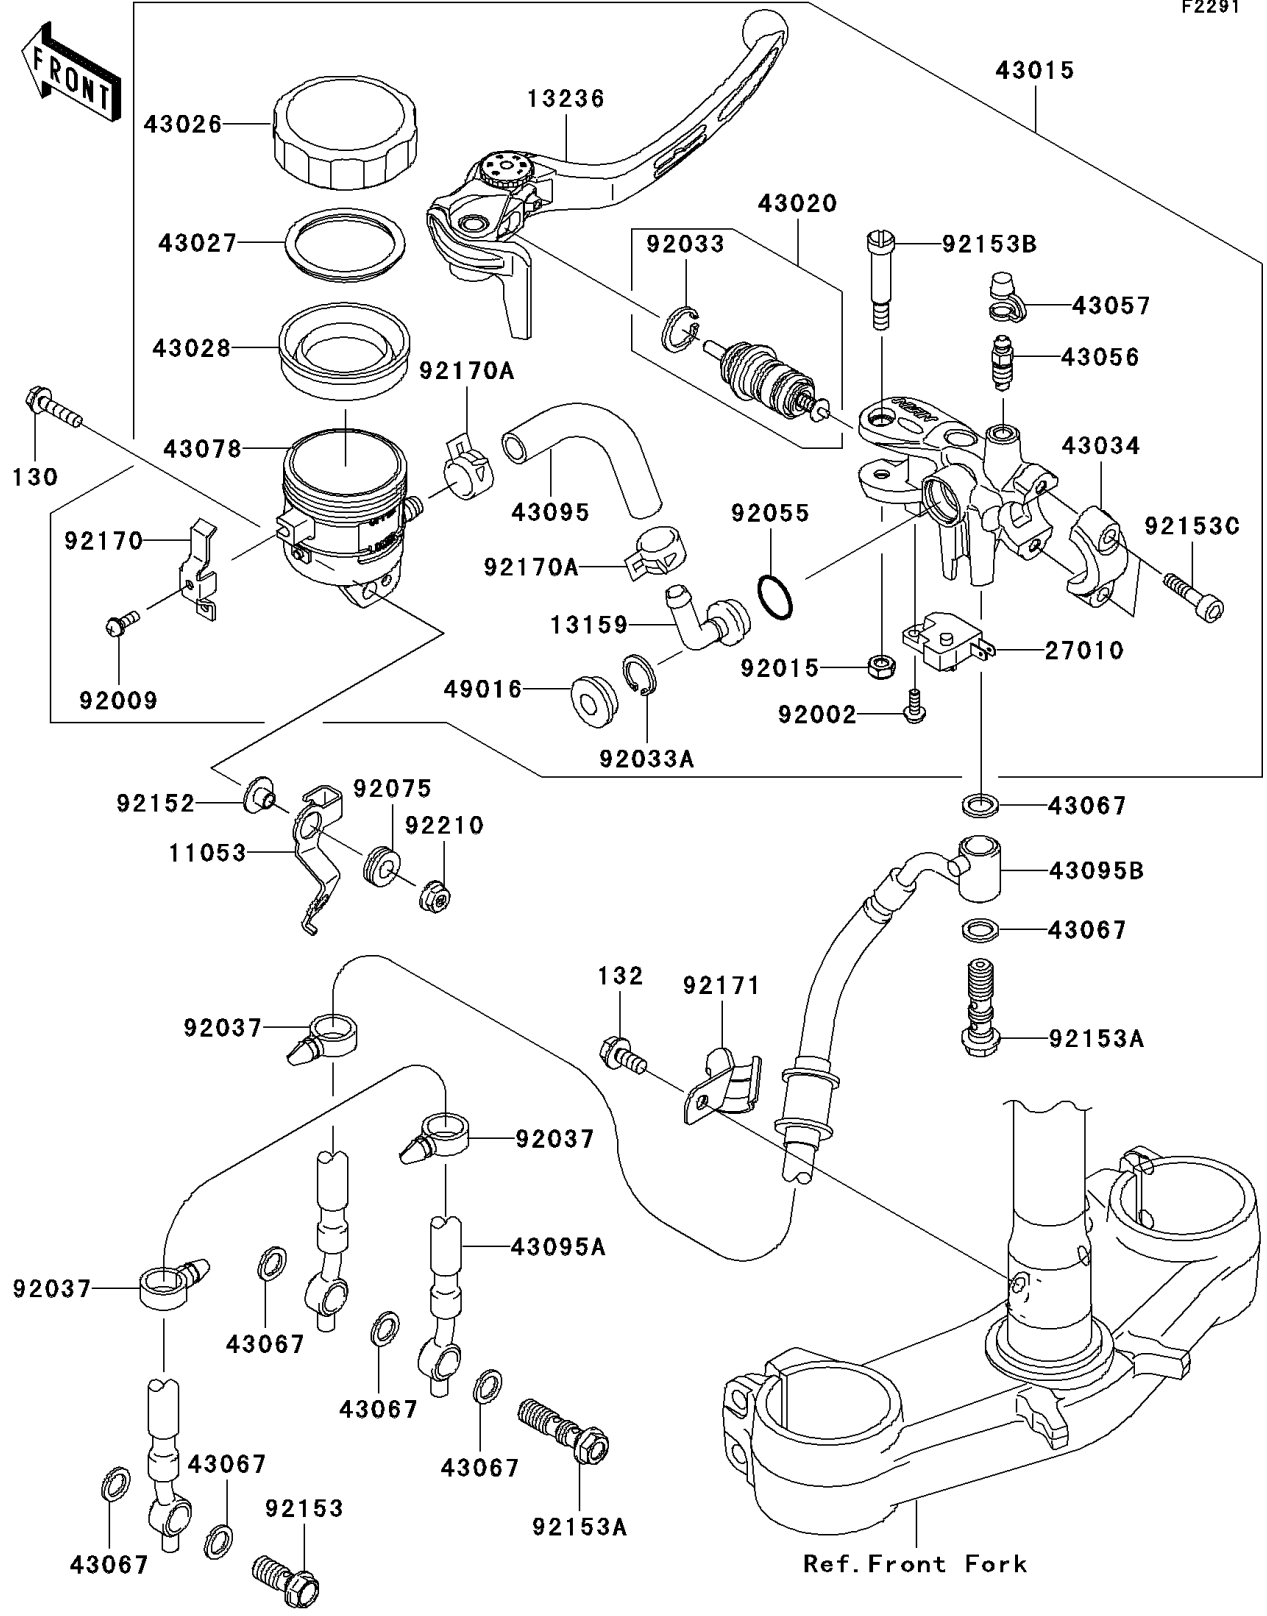

2006 Ninja® ZX™-6RR PARTS DIAGRAM

Front Master Cylinder

F2291

2006 Ninja® ZX™-6RR PARTS LIST

Front Master Cylinder

ITEM NAME	PART NUMBER	QUANTITY
BOLT-FLANGED,5X20 (Ref # 130)	130L0520	1
BOLT-FLANGED-SMALL,6X12 (Ref # 132)	132J0612	1
BRACKET,RESERVOIR TANK,FR (Ref # 11053)	11053-1545	1
CONNECTOR (Ref # 13159)	13159-1061	1
LEVER-COMP,FRONT BRAKE (Ref # 13236)	13236-0083	1
SWITCH,BRAKE (Ref # 27010)	27010-0025	1
CYLINDER-ASSY-MASTER,FR (Ref # 43015)	43015-0032	1
PISTON-COMP-BRAKE (Ref # 43020)	43020-0001	1
CAP-BRAKE (Ref # 43026)	43026-0005	1
PLATE-DIAPHRAGM (Ref # 43027)	43027-1051	1
DIAPHRAGM,MASTER CYLINDER (Ref # 43028)	43028-1057	1
HOLDER-BRAKE,MASTER CYLINDER (Ref # 43034)	43034-0002	1
BREATHER-BRAKE (Ref # 43056)	43056-1056	1
CAP-BREATHER (Ref # 43057)	43057-1001	1
WASHER,10.5X15X1.5 (Ref # 43067)	43067-001	7
RESERVOIR (Ref # 43078)	43078-1099	1
HOSE-BRAKE,FR MASTER CYLINDER (Ref # 43095)	43095-0081	1
HOSE-BRAKE,FR (Ref # 43095A)	43095-0175	1
HOSE-BRAKE,FR (Ref # 43095B)	43095-0194	1
COVER-SEAL (Ref # 49016)	49016-1147	1
BOLT,SCREW,4X12 (Ref # 92002)	92002-1323	1
SCREW (Ref # 92009)	92009-1570	1
NUT,LOCK,6MM,BLACK (Ref # 92015)	92015-1191	1
RING-SNAP (Ref # 92033)	92033-0034	1
RING-SNAP,20.5MM (Ref # 92033A)	92033-1186	1
CLAMP,HOSE (Ref # 92037)	92037-1827	3
RING-O,MASTER CYLINDER (Ref # 92055)	92055-1251	1
DAMPER (Ref # 92075)	92075-161	1
COLLAR (Ref # 92152)	92152-0017	1

2006 Ninja® ZX™-6RR PARTS LIST

Front Master Cylinder

ITEM NAME	PART NUMBER	QUANTITY
BOLT,OIL,L=23 (Ref # 92153)	92153-0627	1
BOLT,OIL,L=37 (Ref # 92153A)	92153-0628	2
BOLT,LEVER (Ref # 92153B)	92153-0868	1
BOLT (Ref # 92153C)	92153-0911	2
CLAMP (Ref # 92170)	92170-1090	1
CLAMP,HOSE (Ref # 92170A)	92170-1091	2
CLAMP,BRAKE HOSE (Ref # 92171)	92171-0406	1
NUT,FLANGED,5MM (Ref # 92210)	92210-0007	1