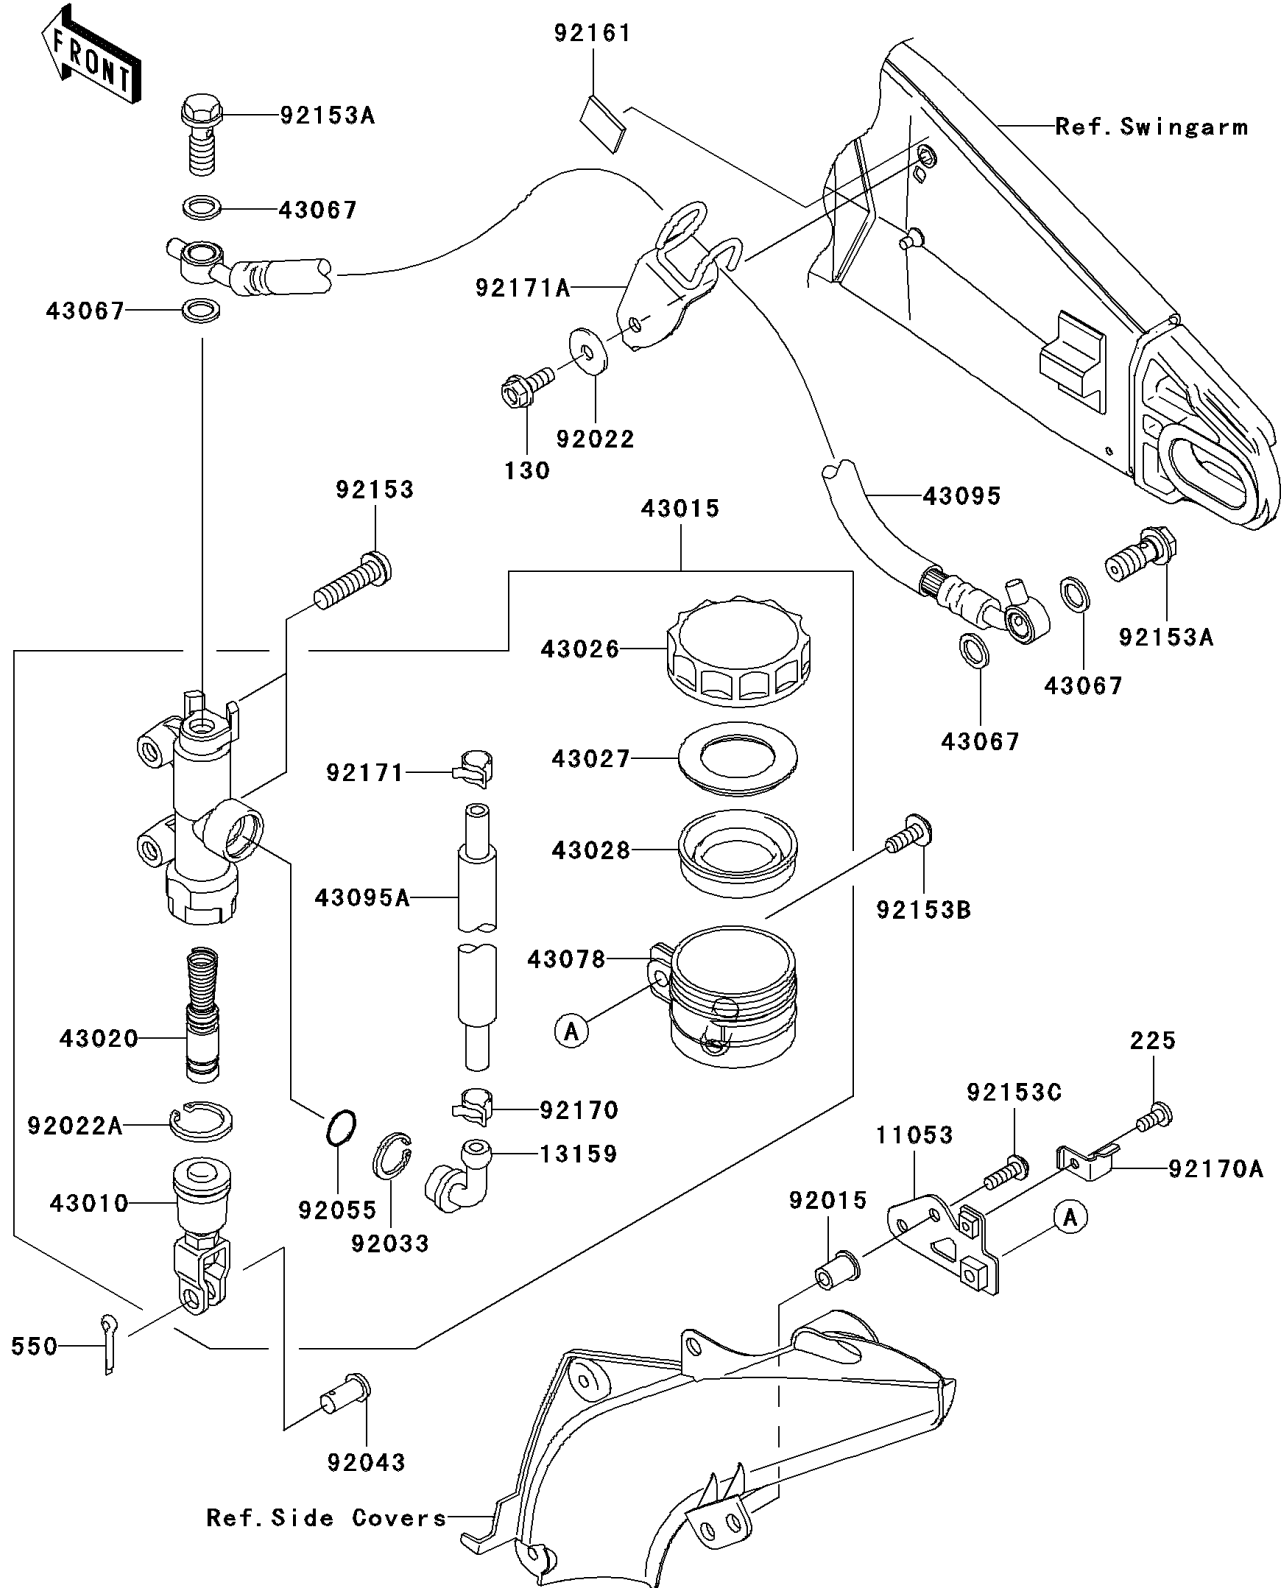

2006 Ninja® ZX™-6RR PARTS DIAGRAM

Rear Master Cylinder

F2293

2006 Ninja® ZX™-6RR PARTS LIST

Rear Master Cylinder

ITEM NAME	PART NUMBER	QUANTITY
-----------	-------------	----------