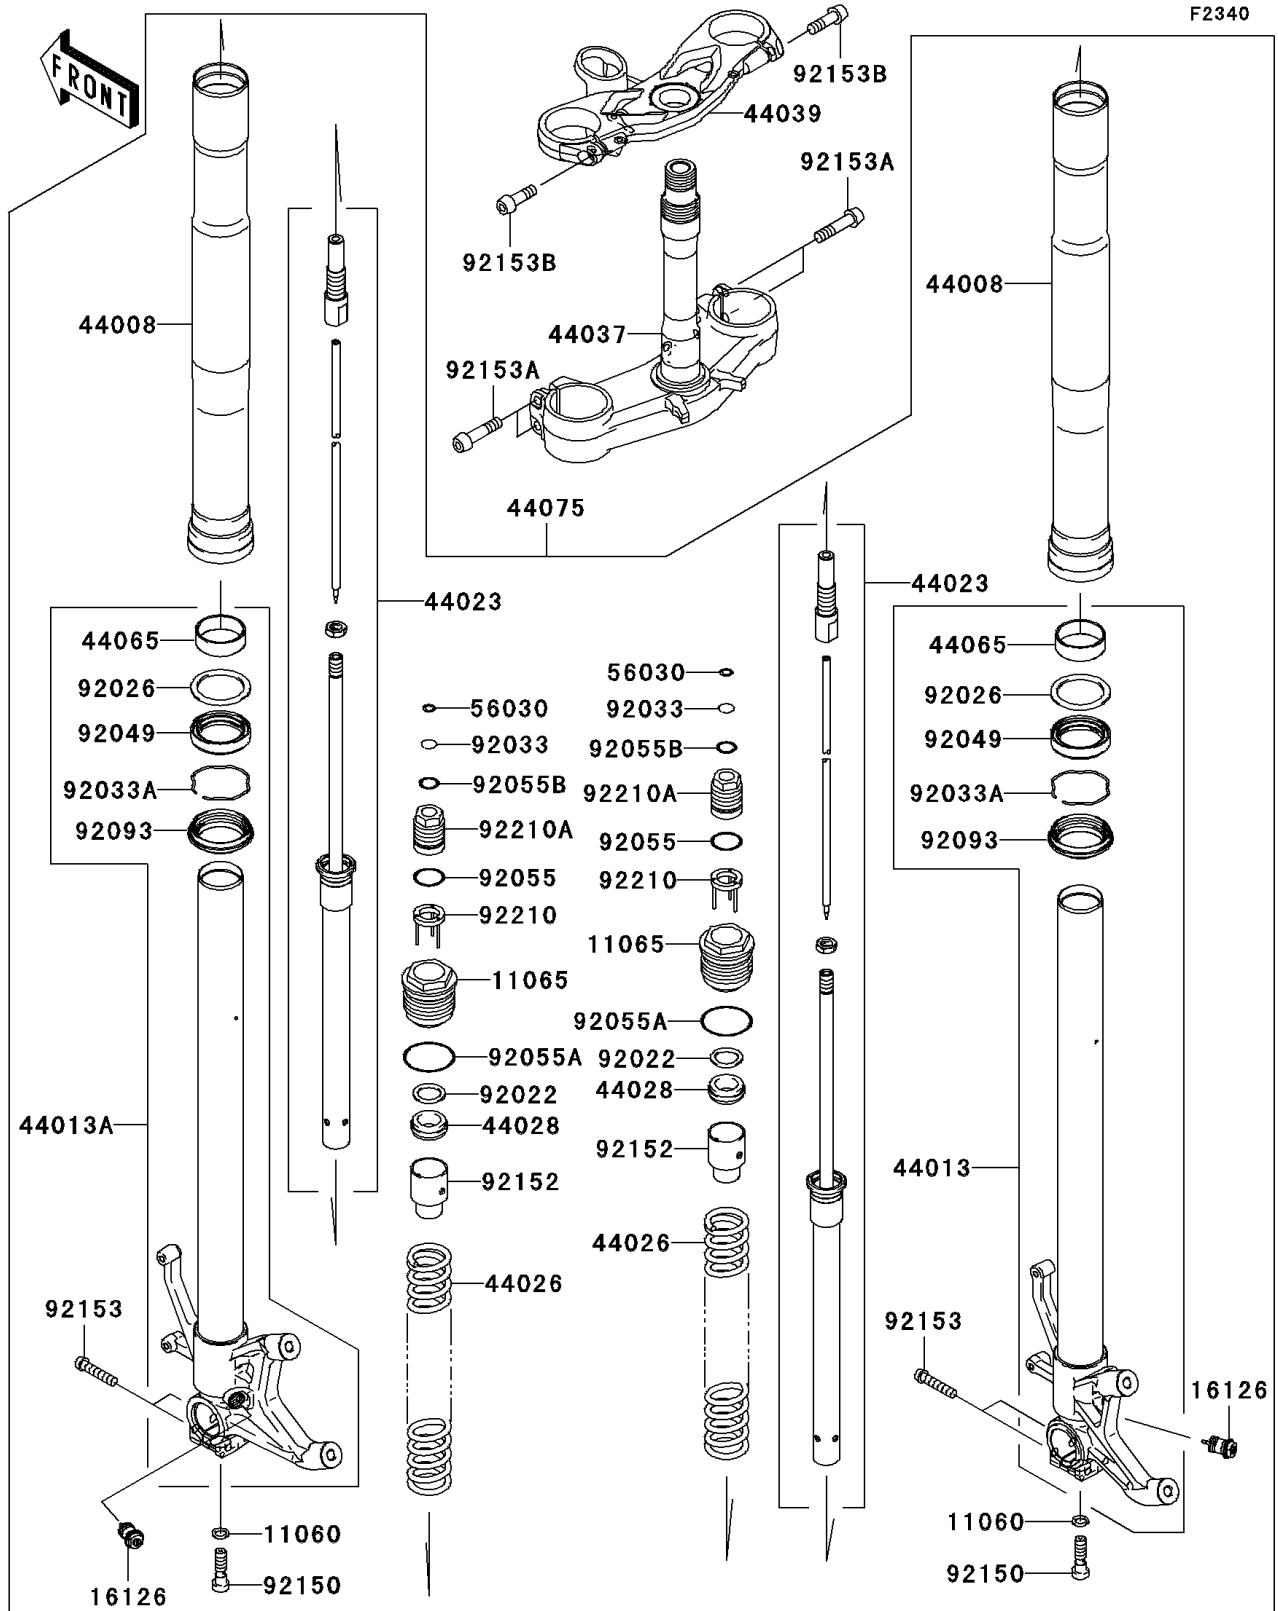

2006 Ninja® ZX™-6RR PARTS DIAGRAM

Front Fork

2006 Ninja® ZX™-6RR PARTS LIST

Front Fork

| ITEM NAME | PART NUMBER | QUANTITY |
|---|-------------|----------|
| GASKET,FORK CYLINDER BOLT (Ref # 11060) | 11060-1180 | 2 |
| CAP (Ref # 11065) | 11065-0090 | 2 |
| VALVE (Ref # 16126) | 16126-0016 | 2 |
| PIPE-FORK OUTER (Ref # 44008) | 44008-0012 | 2 |
| PIPE-FORK INNER,RH (Ref # 44013) | 44013-0033 | 1 |
| PIPE-FORK INNER,LH (Ref # 44013A) | 44013-0034 | 1 |
| CYLINDER-SET-FORK (Ref # 44023) | 44023-0027 | 2 |
| SPRING-FRONT FORK (Ref # 44026) | 44026-0069 | 2 |
| GUIDE-FORK SPRING (Ref # 44028) | 44028-1083 | 2 |
| HOLDER-FORK UNDER (Ref # 44037) | 44037-0020 | 1 |
| HOLDER-FORK UPPER (Ref # 44039) | 44039-0018 | 1 |
| BUSHING-FRONT FORK,GUIDE (Ref # 44065) | 44065-0001 | 2 |
| DAMPER-SET-FORK (Ref # 44075) | 44075-0068 | 1 |
| LABEL (Ref # 56030) | 56030-0006 | 2 |
| WASHER,SPRING SEAT (Ref # 92022) | 92022-1713 | 2 |
| SPACER (Ref # 92026) | 92026-0070 | 2 |
| RING-SNAP (Ref # 92033) | 92033-0002 | 2 |
| RING-SNAP (Ref # 92033A) | 92033-1222 | 2 |
| SEAL-OIL (Ref # 92049) | 92049-0058 | 2 |
| RING-O (Ref # 92055) | 92055-0003 | 2 |
| RING-O,FORK CAP (Ref # 92055A) | 92055-1497 | 2 |
| RING-O (Ref # 92055B) | 92055-1498 | 2 |
| SEAL,DUST (Ref # 92093) | 92093-0035 | 2 |
| BOLT,FORK CYLINDER (Ref # 92150) | 92150-1514 | 2 |
| COLLAR (Ref # 92152) | 92152-0303 | 2 |
| BOLT (Ref # 92153) | 92153-0853 | 4 |
| BOLT (Ref # 92153A) | 92153-0854 | 4 |
| BOLT (Ref # 92153B) | 92153-0855 | 2 |
| SPRING ADJUST PLATE (Ref # 92210) | 92210-0019 | 2 |

2006 Ninja® ZX™-6RR PARTS LIST

Front Fork

| ITEM NAME | PART NUMBER | QUANTITY |
|--------------------|-------------|----------|
| NUT (Ref # 92210A) | 92210-0189 | 2 |