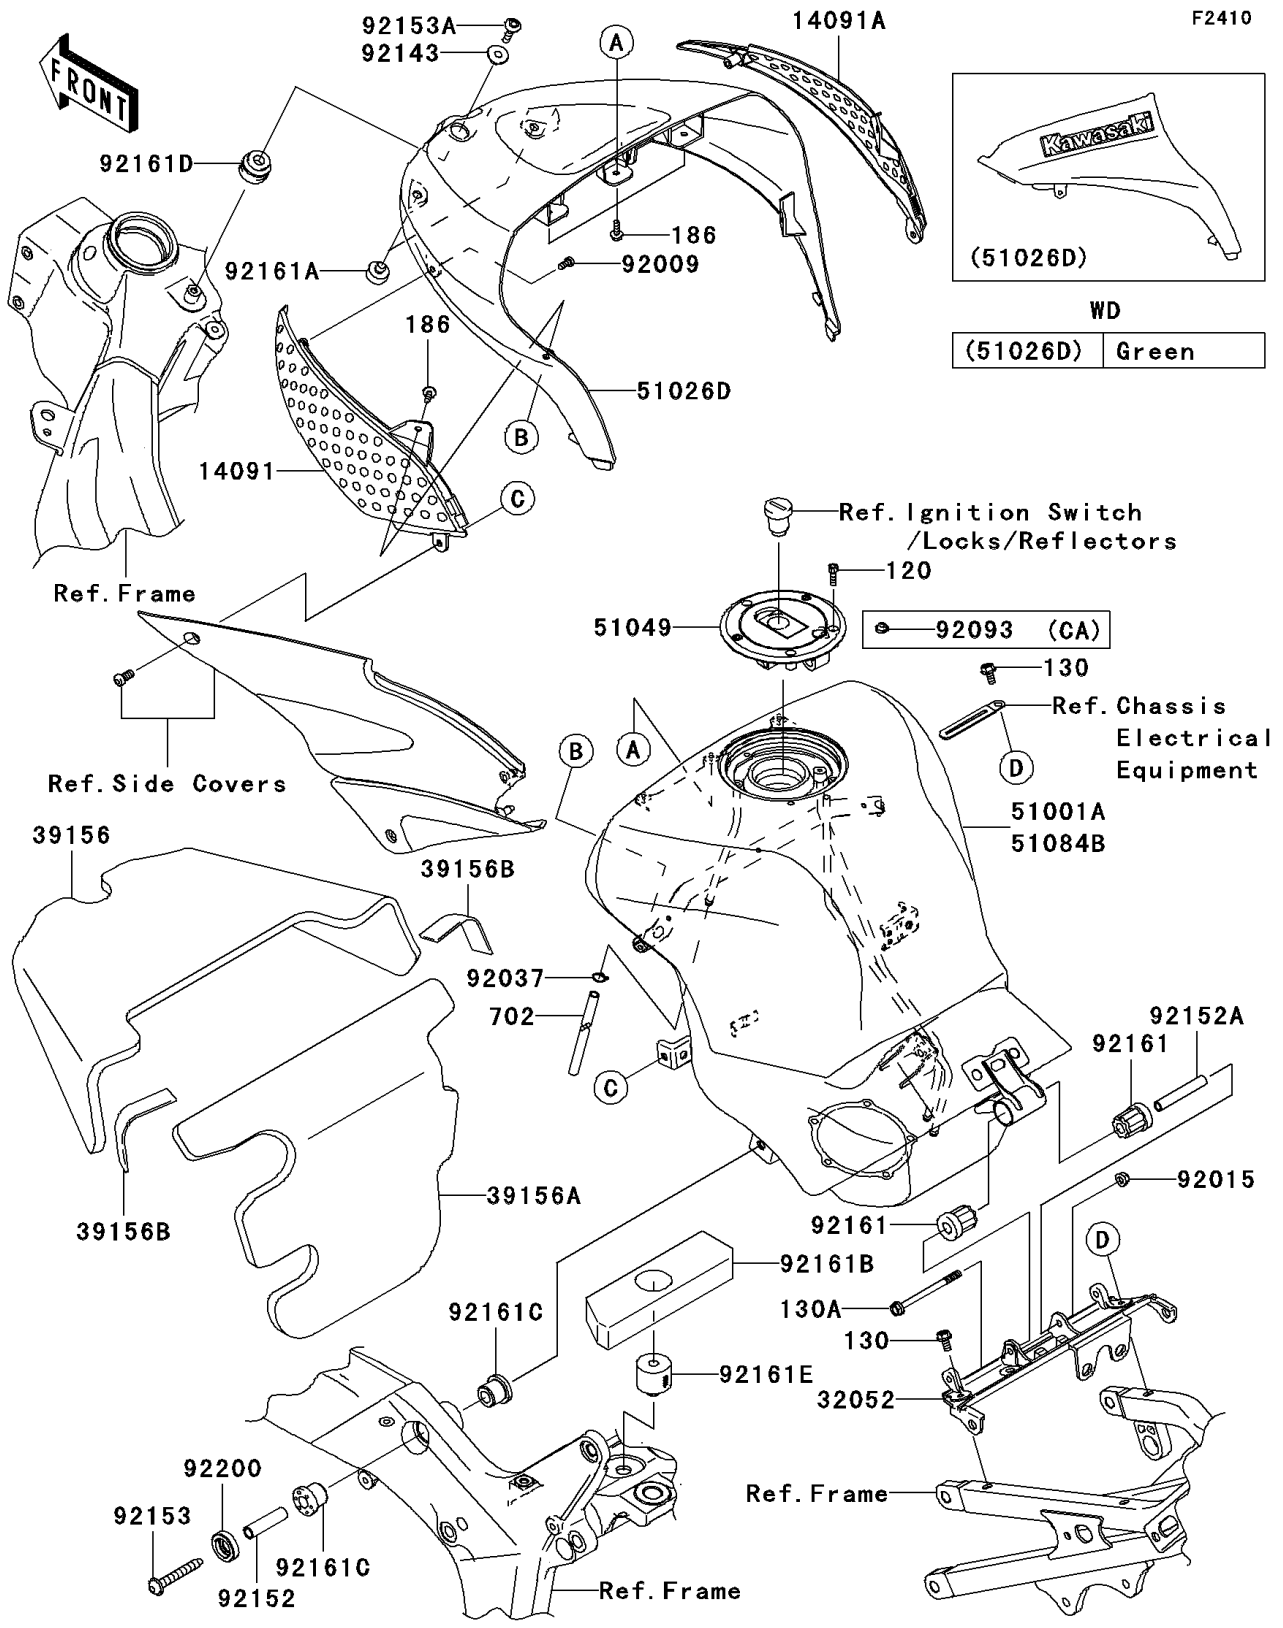

2006 Ninja® ZX™-6RR PARTS DIAGRAM

Fuel Tank

2006 Ninja® ZX™-6RR PARTS LIST

Fuel Tank

ITEM NAME	PART NUMBER	QUANTITY
-----------	-------------	----------