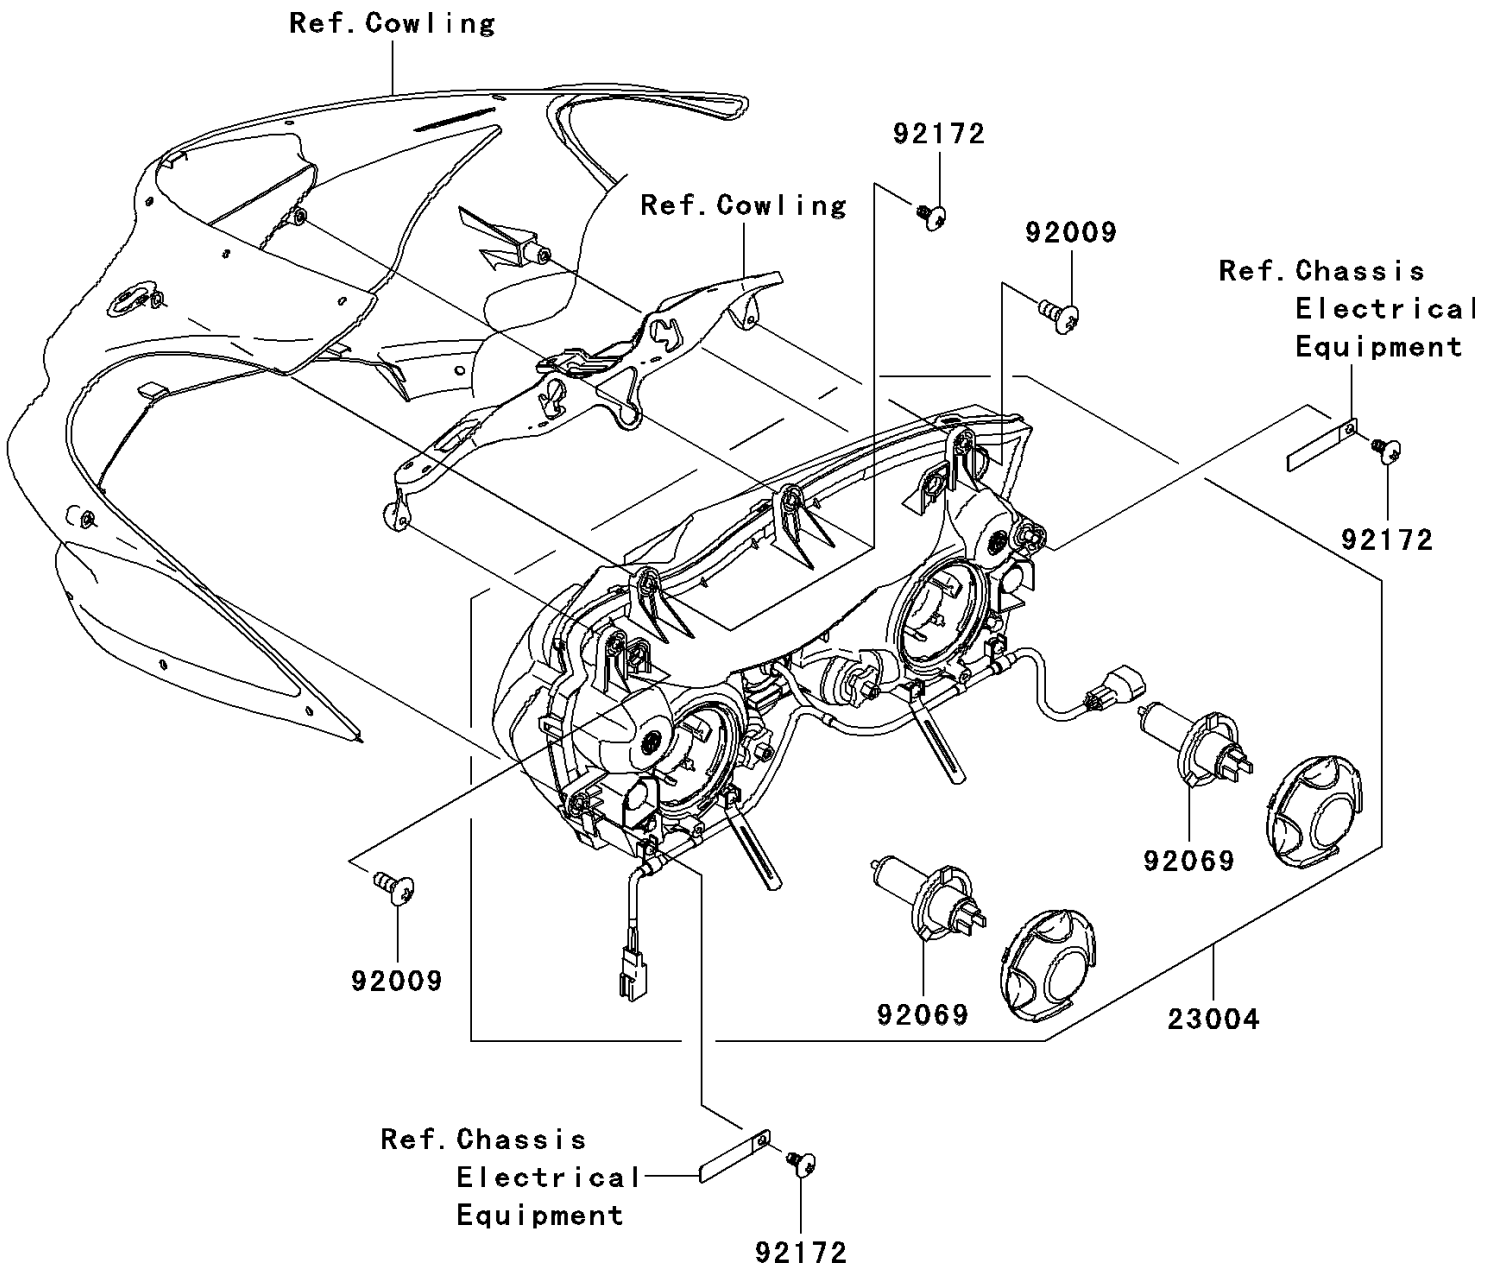

# 2006 Ninja® ZX™-6RR PARTS DIAGRAM

Headlight(s)

F2710