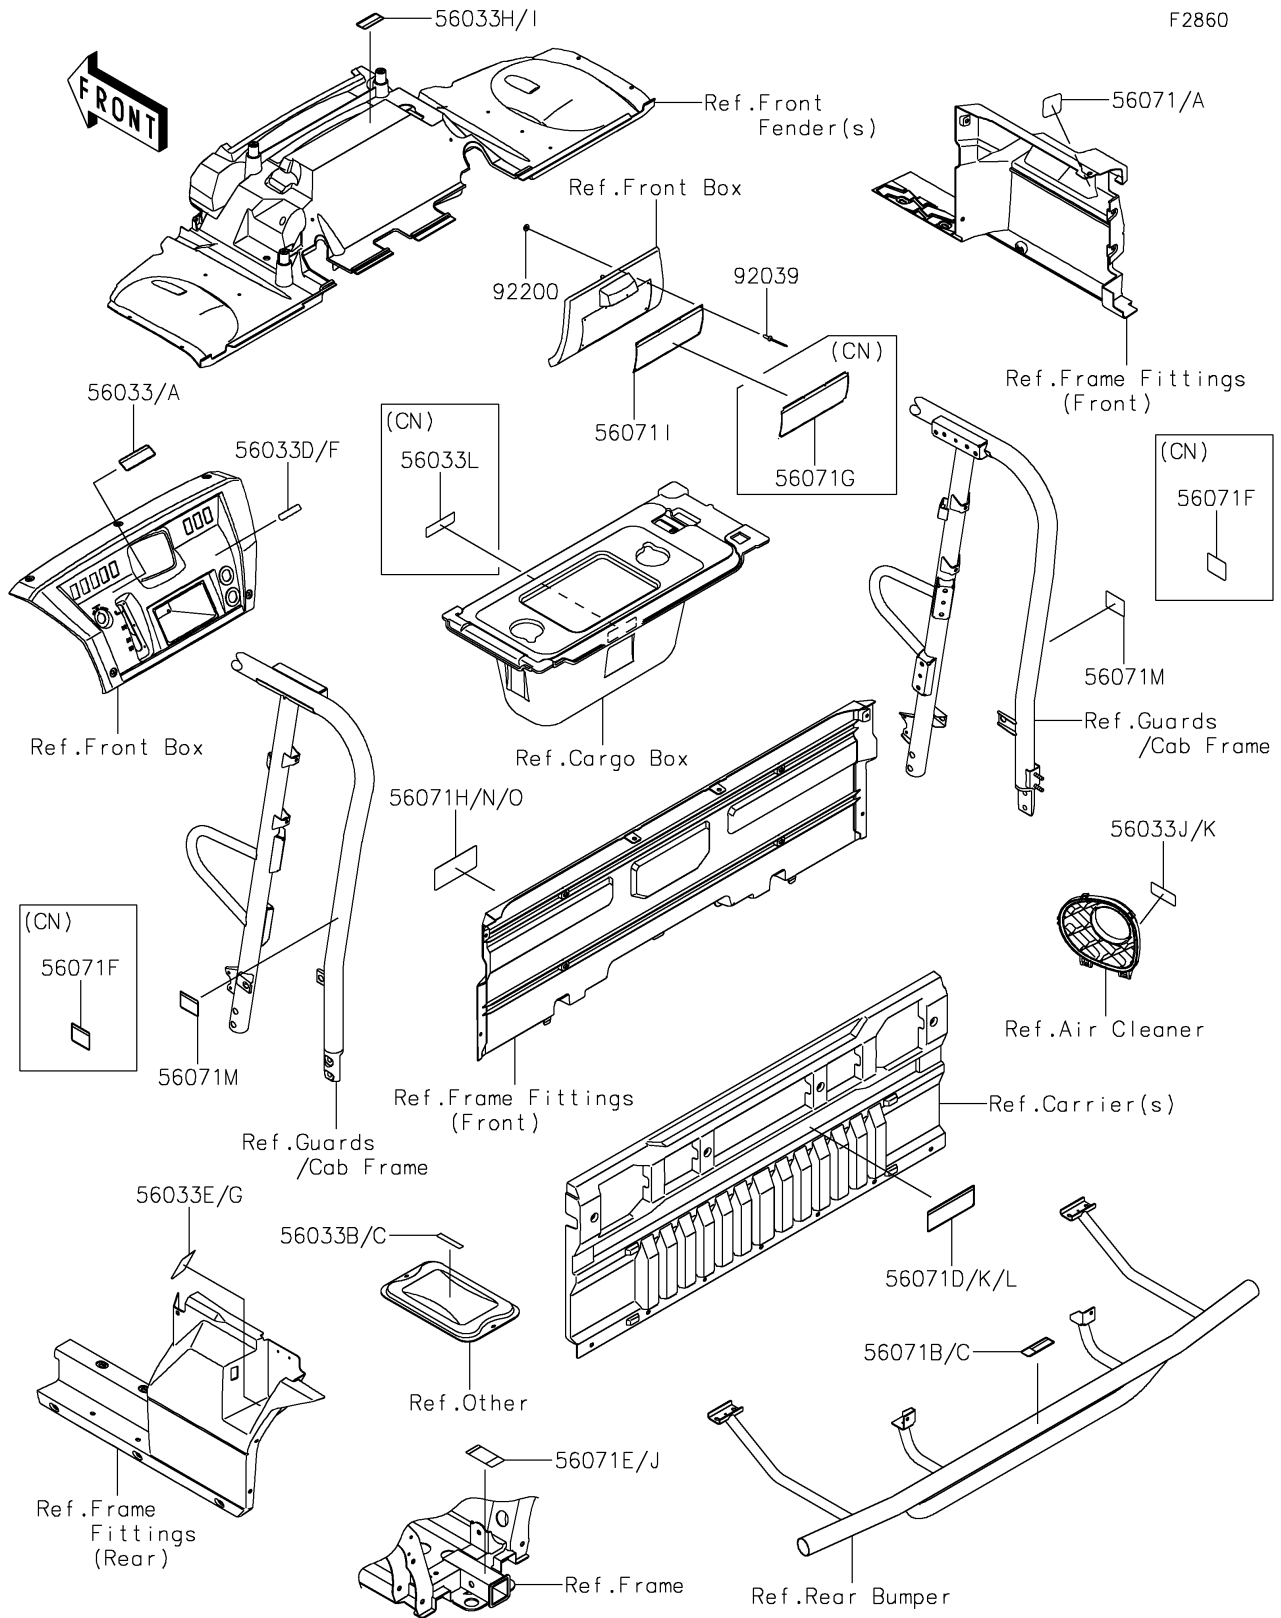

2025 MULE PRO-FX 1000 HD Edition PARTS DIAGRAM

Labels

F2860

2025 MULE PRO-FX 1000 HD Edition PARTS LIST

Labels

ITEM NAME	PART NUMBER	QUANTITY
LABEL-MANUAL,SHIFT NOTICE (Ref # 56033)	56033-0822	1
LABEL-MANUAL,SHIFT NOTICE (Ref # 56033A)	56033-0826	1
LABEL-MANUAL,STORAGE MAX LOAD (Ref # 56033B)	56033-0966	1
LABEL-MANUAL,STORAGE MAX LOAD (Ref # 56033C)	56033-0967	1
LABEL-MANUAL,DC OUTLET (Ref # 56033D)	56033-0993	1
LABEL-MANUAL,DRIVE BELT (Ref # 56033E)	56033-0996	1
LABEL-MANUAL,DC OUTLET (Ref # 56033F)	56033-0997	1
LABEL-MANUAL,DRIVE BELT (Ref # 56033G)	56033-1000	1
LABEL-MANUAL,FRONT HOOD (Ref # 56033H)	56033-1379	1
LABEL-MANUAL,FRONT HOOD (Ref # 56033I)	56033-1380	1
LABEL-MANUAL,AIR CLEANER (Ref # 56033J)	56033-1488	1
LABEL-MANUAL,AIR CLEANER(F) (Ref # 56033K)	56033-1489	1
LABEL-MANUAL,SEAT STORAGE(F) (Ref # 56033L)	56033-1494	1
LABEL-WARNING,GASOLINE (Ref # 56071)	56071-0588	1
LABEL-WARNING,GASOLINE(FRENCH) (Ref # 56071A)	56071-0593	1
LABEL-WARNING,BUMPER (Ref # 56071B)	56071-0676	1
LABEL-WARNING,BUMPER (Ref # 56071C)	56071-0677	1
LABEL-WARNING,CARGO CAPA. (Ref # 56071D)	56071-0700	1
LABEL-WARNING,TRAILER HITCH (Ref # 56071E)	56071-0701	1
LABEL-WARNING,BED OPERATION (Ref # 56071F)	56071-0704	2
LABEL-WARNING,GENERAL (Ref # 56071G)	56071-0705	1
LABEL-WARNING,TIRE&LOAD (Ref # 56071H)	56071-0707	1
LABEL-WARNING,GENERAL (Ref # 56071I)	56071-0710	1
LABEL-WARNING,TRAILER HITCH (Ref # 56071J)	56071-0711	1
LABEL-WARNING,CARGO CAPA. (Ref # 56071K)	56071-0715	1
LABEL-WARNING,CARGO CAPA. (Ref # 56071L)	56071-0716	1
LABEL-WARNING,BED OPERATION (Ref # 56071M)	56071-0718	2
LABEL-WARNING,TIRE&LOAD (Ref # 56071N)	56071-0719	1
LABEL-WARNING,TIRE&LOAD (Ref # 56071O)	56071-0721	1

2025 MULE PRO-FX 1000 HD Edition PARTS LIST

Labels

ITEM NAME	PART NUMBER	QUANTITY
RIVET,3.2X8 (Ref # 92039)	92039-3763	6
WASHER,3.5X8X1 (Ref # 92200)	92200-1251	6