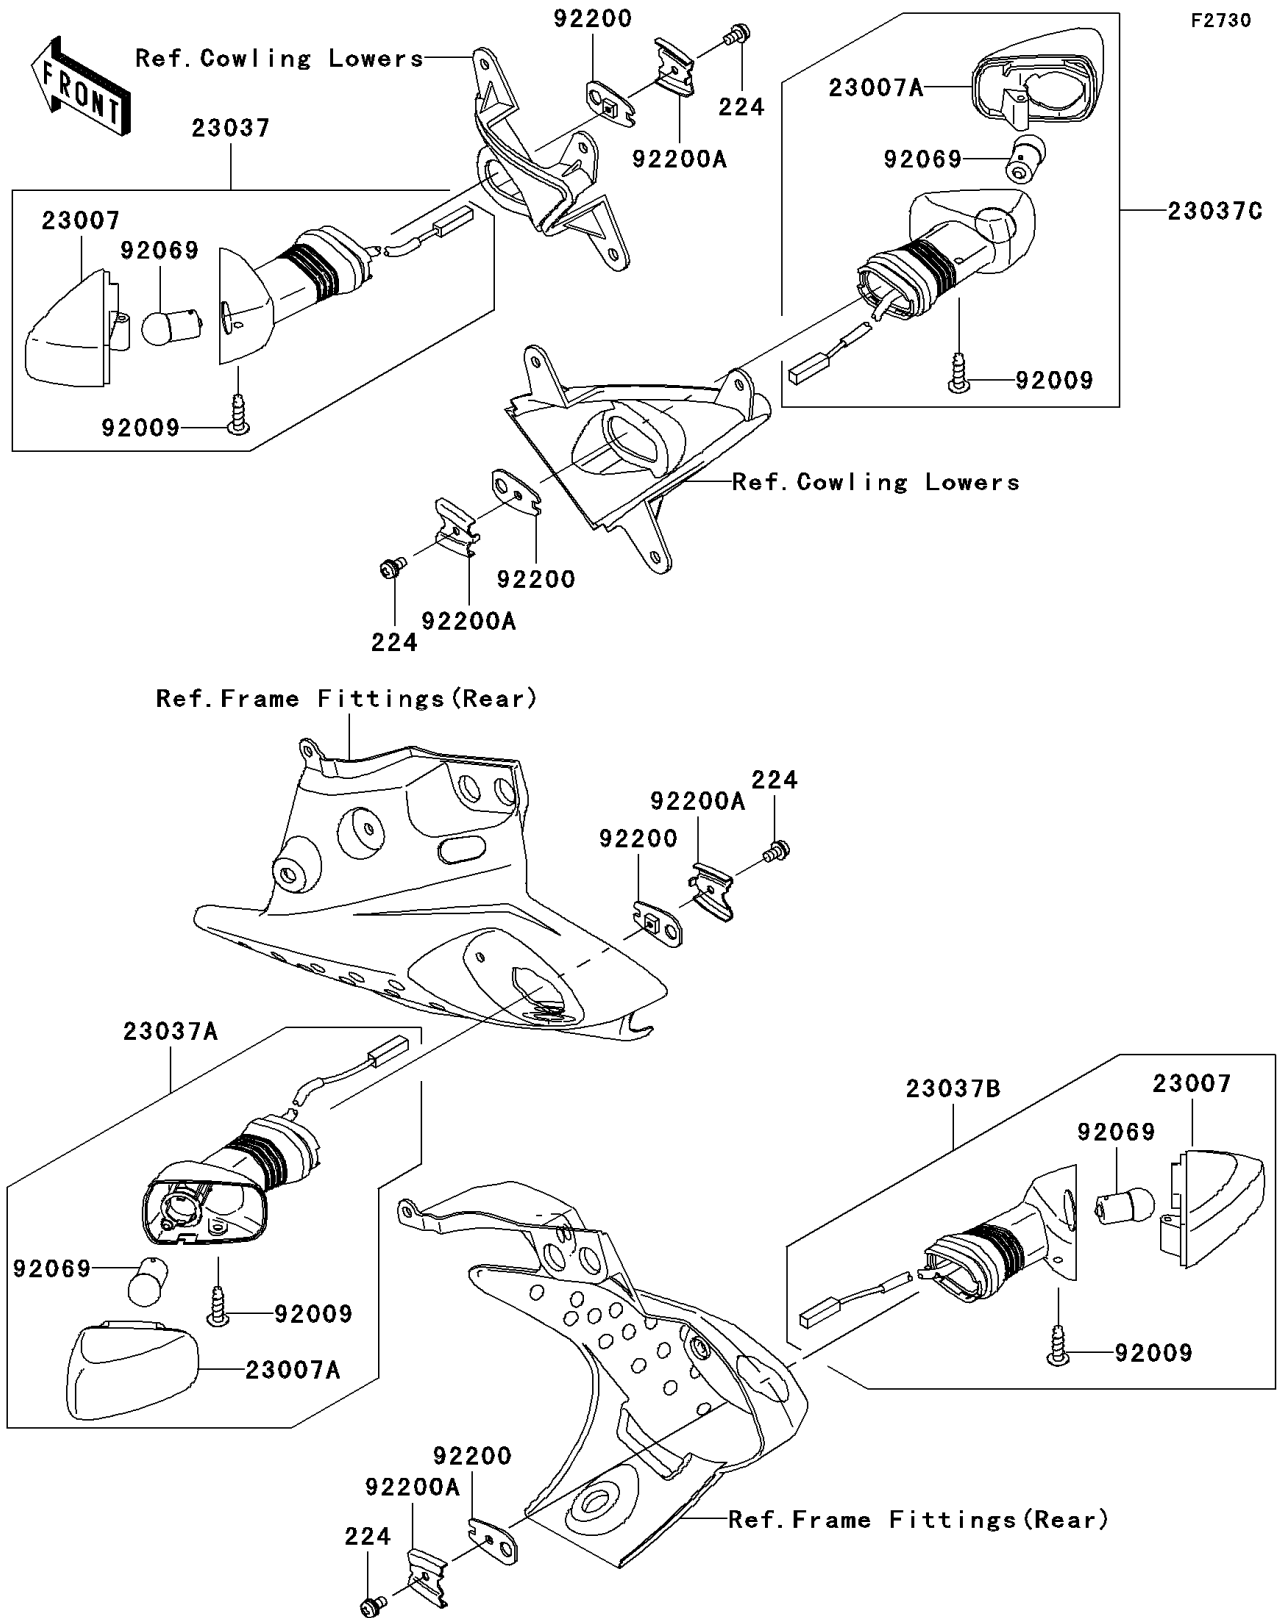

# 2006 Ninja® ZX™-6RR PARTS DIAGRAM

## Turn Signals

### Turn Signals

ITEM NAME	PART NUMBER	QUANTITY
SCREW-PAN-WP-CROS,4X8 (Ref # 224)	224C0408	4
LENS-COMP,SIGNAL LAMP (Ref # 23007)	23007-0039	2
LENS-COMP,SIGNAL LAMP (Ref # 23007A)	23007-0040	2
LAMP-ASSY-SIGNAL,FR,LH (Ref # 23037)	23037-0058	1
LAMP-ASSY-SIGNAL,RR,LH (Ref # 23037A)	23037-0060	1
LAMP-ASSY-SIGNAL,RR,RH (Ref # 23037B)	23037-0061	1
LAMP-ASSY-SIGNAL,FR,RH (Ref # 23037C)	23037-0069	1
SCREW,4X16,BLACK (Ref # 92009)	92009-1158	4
BULB,12V 10W (Ref # 92069)	92069-0003	4
WASHER,SIGNAL LAMP (Ref # 92200)	92200-0164	4
WASHER,SIGNAL LAMP (Ref # 92200A)	92200-0165	4