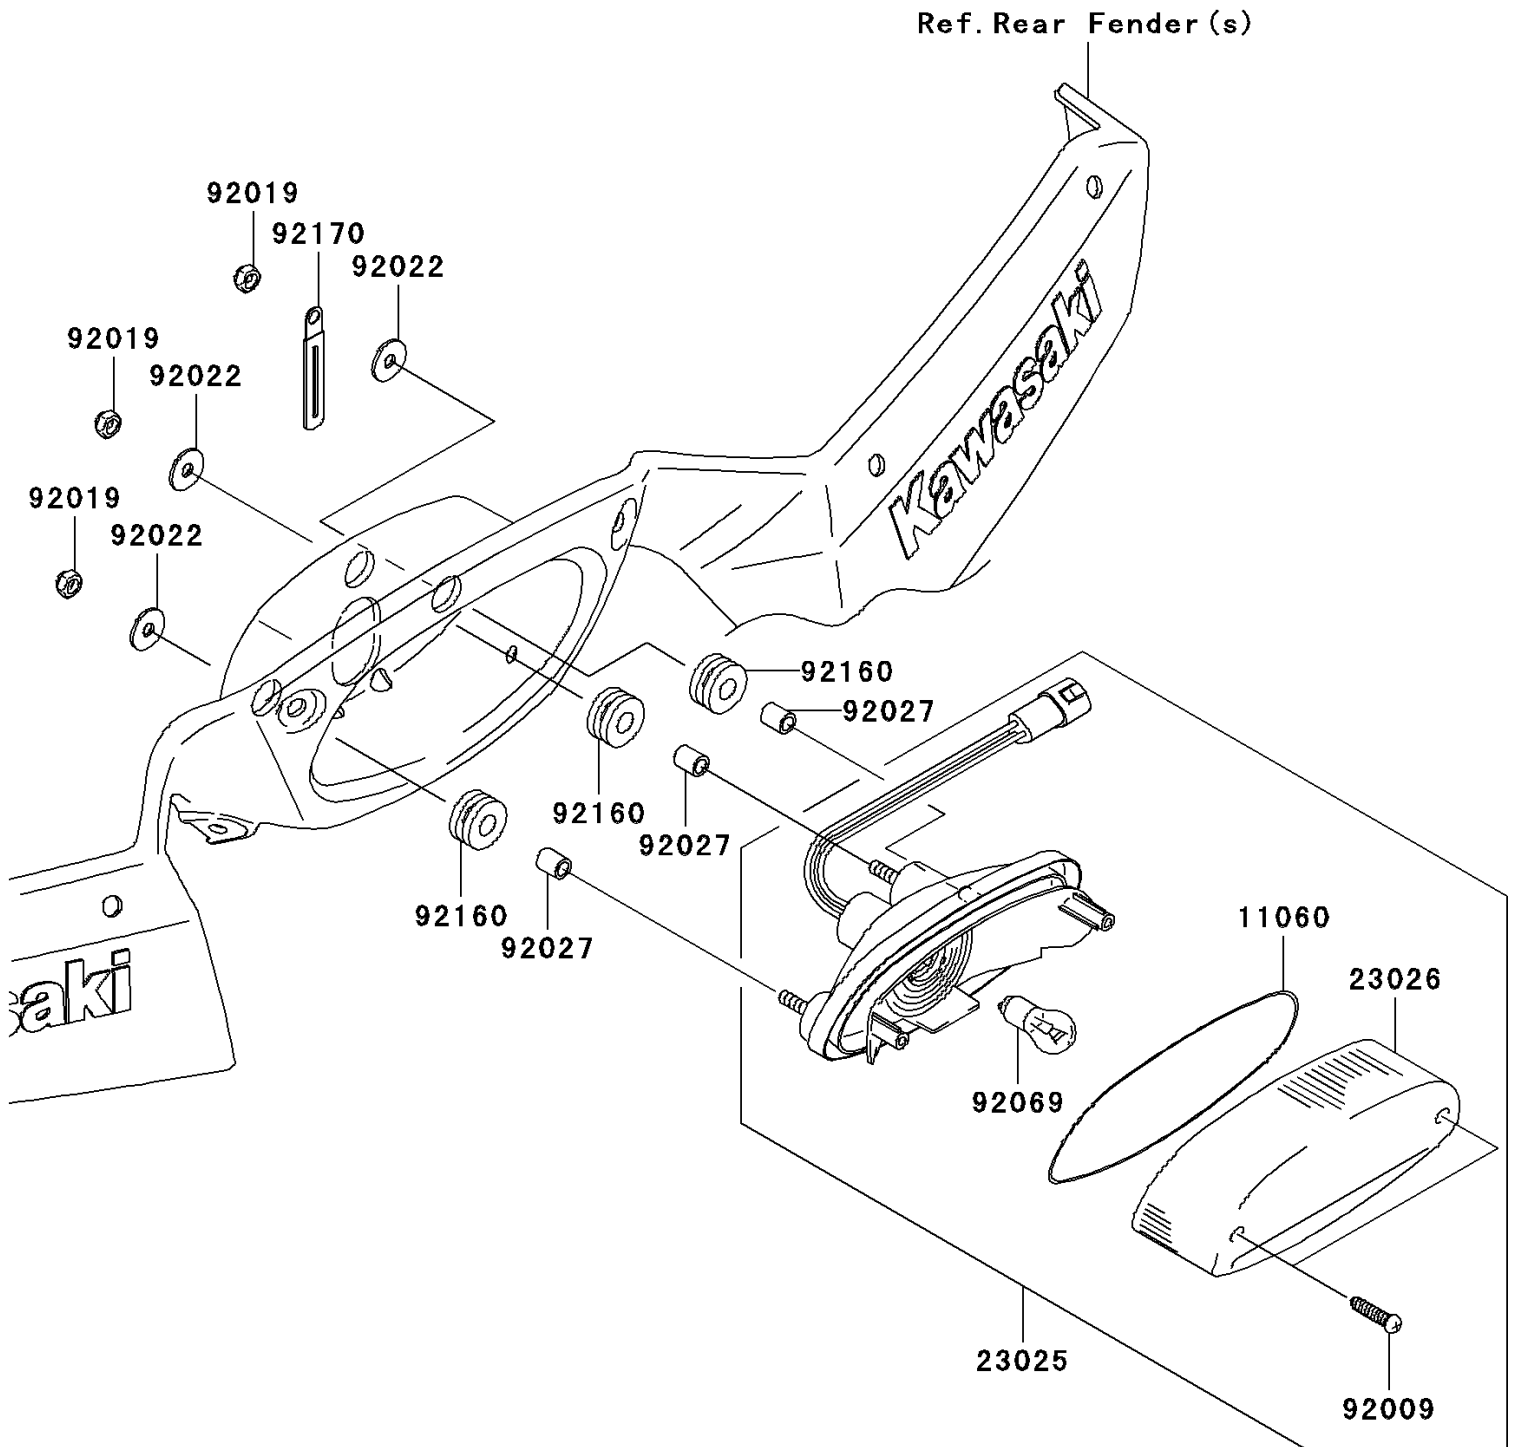

2010 Brute Force 650 4x4i (Canada Only) PARTS DIAGRAM

Taillight(s)

F2720

2010 Brute Force 650 4x4i (Canada Only) PARTS LIST

Taillight(s)

ITEM NAME	PART NUMBER	QUANTITY
GASKET, TAIL LAMP LENS (Ref # 11060)	11060-1174	1
LAMP-TAIL (Ref # 23025)	23025-0011	1
LENS, TAIL LAMP (Ref # 23026)	23026-1183	1
SCREW, TAPPING, 4X20 (Ref # 92009)	92009-1378	2
NUT, LOCK, 6MM (Ref # 92019)	92019-008	3
WASHER, 6.5X20X1.6 (Ref # 92022)	92022-1557	3
COLLAR, 6.8X10X12 (Ref # 92027)	92027-162	3
BULB, 12V 21/5W (Ref # 92069)	92069-063	1
DAMPER (Ref # 92160)	92160-1162	3
CLAMP (Ref # 92170)	92170-1514	1