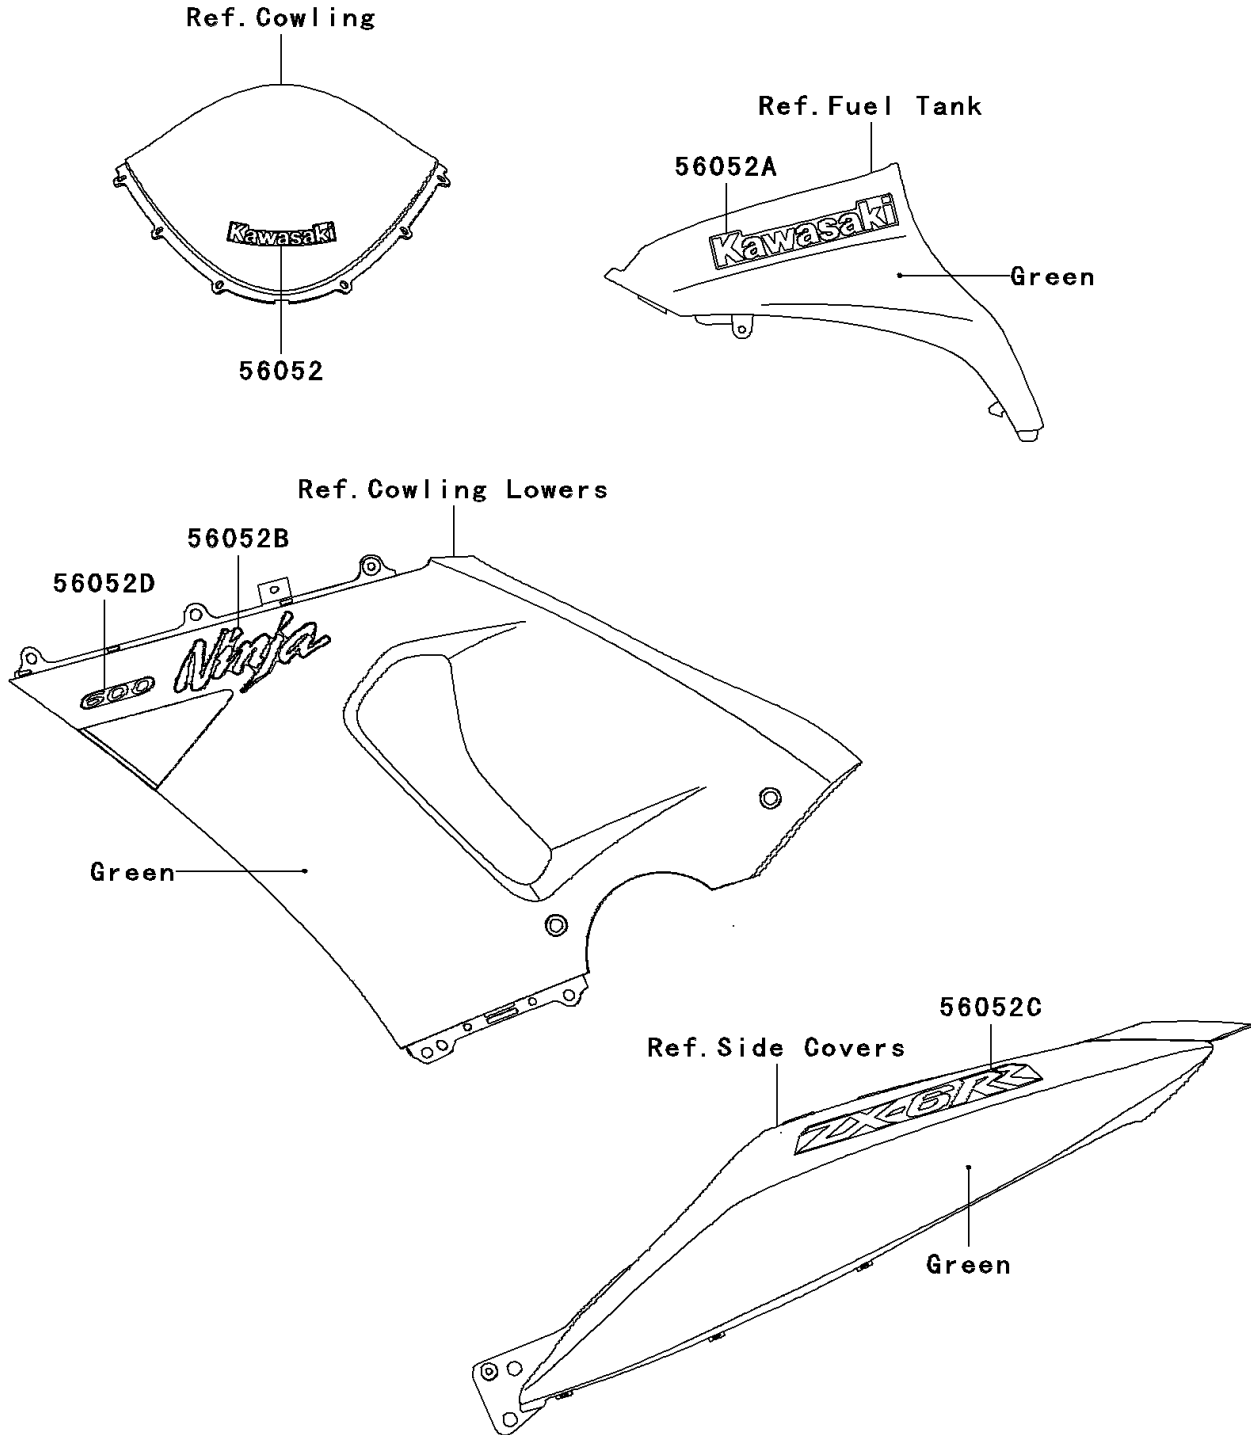

2006 Ninja® ZX™-6RR PARTS DIAGRAM

Decals

F2861

2006 Ninja® ZX™-6RR PARTS LIST

Decals

ITEM NAME	PART NUMBER	QUANTITY
-----------	-------------	----------