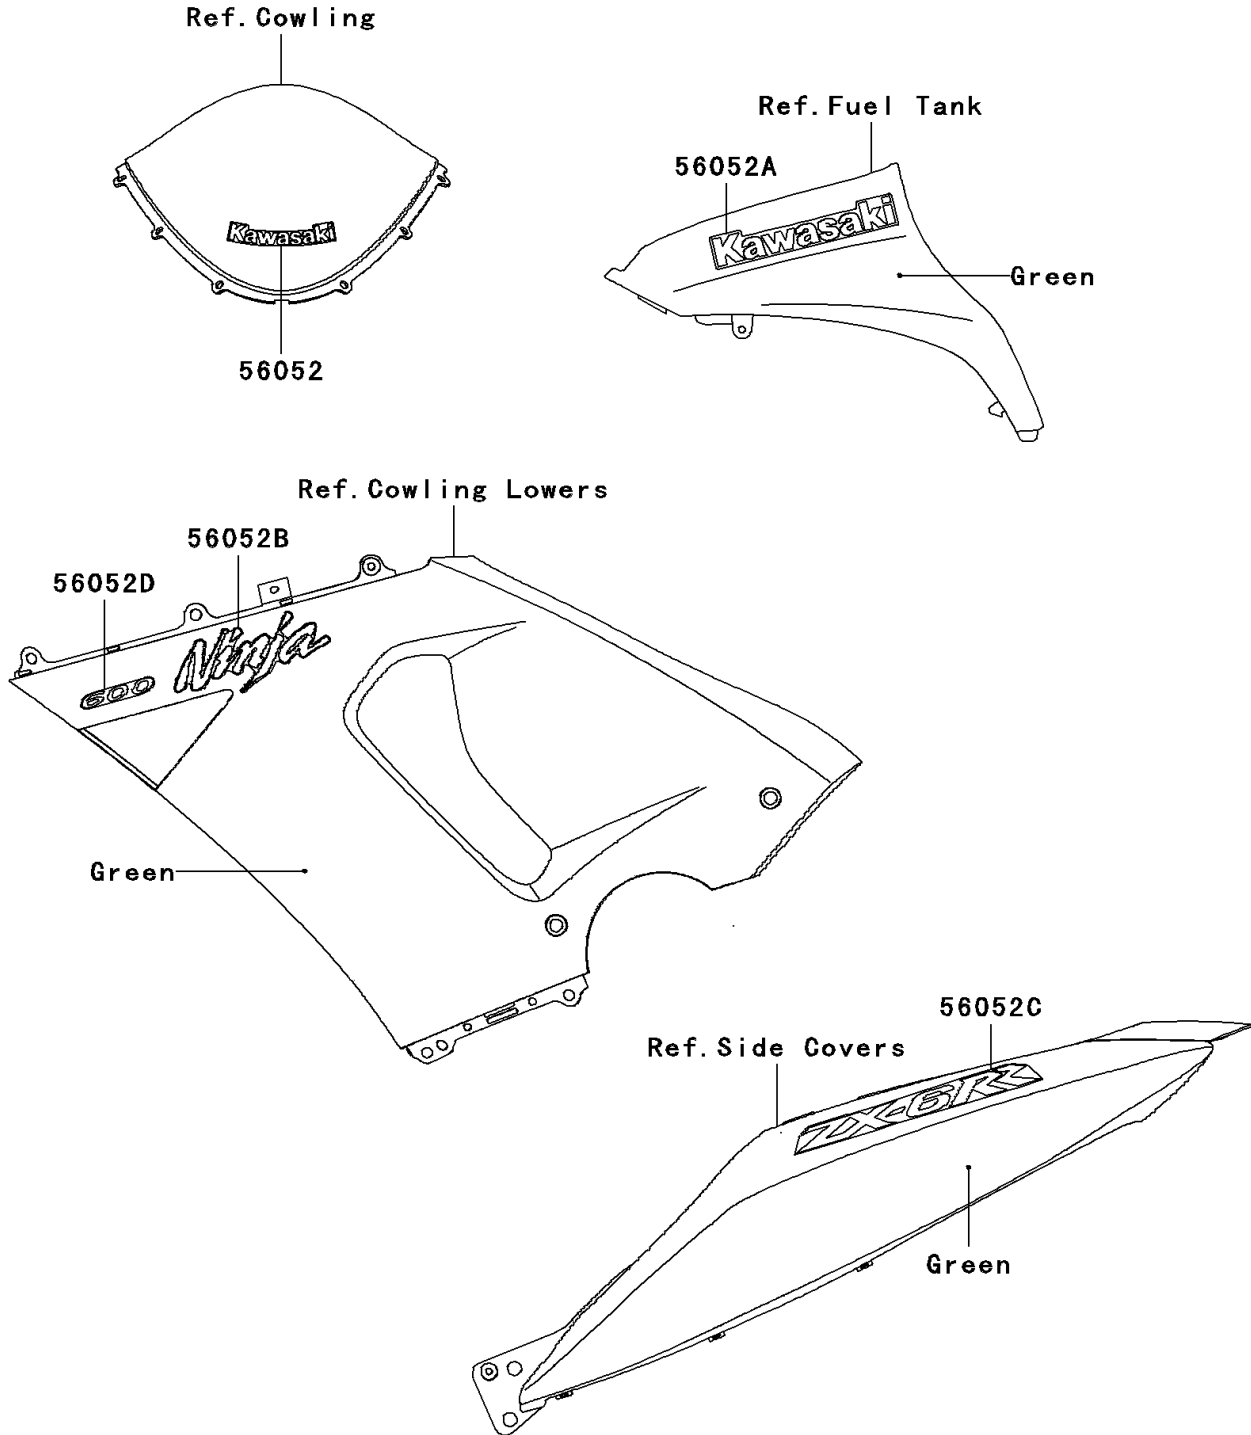

# 2006 Ninja<sup>®</sup> ZX<sup>™</sup>-6RR PARTS DIAGRAM

Decals

F2861

## 2006 Ninja® ZX™-6RR PARTS LIST

### Decals

ITEM NAME	PART NUMBER	QUANTITY
MARK,WINDSHIELD,KAWASAKI (Ref # 56052)	56052-0154	1
MARK,FUEL TANK COVER,KAWASAKI (Ref # 56052A)	56052-0497	2
MARK,CNT COWLING,NINJA (Ref # 56052B)	56052-0499	2
MARK,SEAT COVER,ZX-6RR (Ref # 56052C)	56052-0593	2
MARK,CNT COWLING,600 (Ref # 56052D)	56052-0594	2