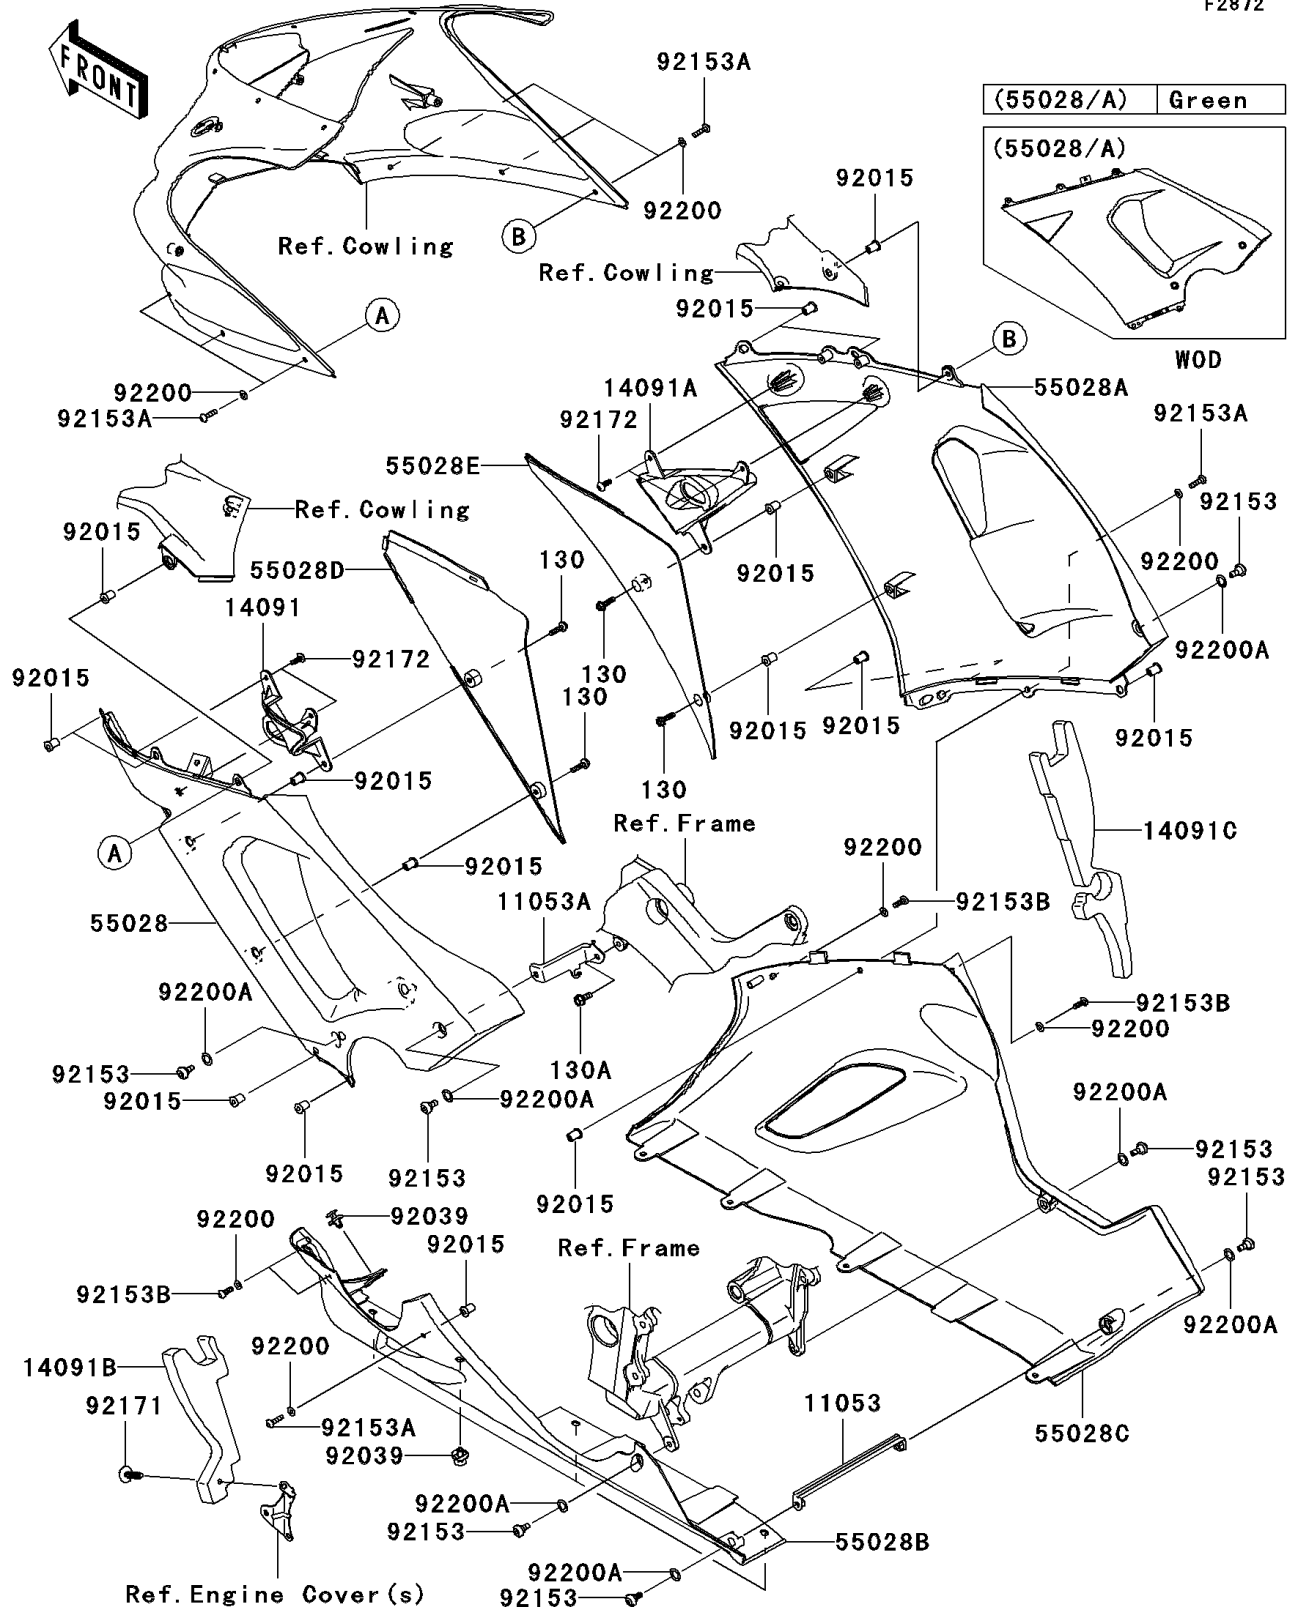

2006 Ninja® ZX™ -6RR PARTS DIAGRAM

Cowling Lower

F2872

2006 Ninja® ZX™-6RR PARTS LIST

Cowling Lowers

ITEM NAME	PART NUMBER	QUANTITY
BOLT-FLANGED,5X20 (Ref # 130)	130L0520	4
BOLT-FLANGED,6X16 (Ref # 130A)	130L0616	1
BRACKET,LWR COWLING (Ref # 11053)	11053-0402	1
BRACKET,COWLING,LH (Ref # 11053A)	11053-1393	1
COVER,SIGNAL LAMP,LH,L.GREEN (Ref # 14091)	14091-0353-777	1
COVER,SIGNAL LAMP,RH,L.GREEN (Ref # 14091A)	14091-0354-777	1
COVER,HEAT GUARD,LH (Ref # 14091B)	14091-0418	1
COVER,HEAT GUARD,RH (Ref # 14091C)	14091-0419	1
COWLING,CNT,LH,L.GREEN (Ref # 55028)	55028-0028-777	1
COWLING,CNT,RH,L.GREEN (Ref # 55028A)	55028-0029-777	1
COWLING,LWR,LH,L.GREEN (Ref # 55028B)	55028-0030-777	1
COWLING,LWR,RH,L.GREEN (Ref # 55028C)	55028-0031-777	1
COWLING,FR,LH (Ref # 55028D)	55028-0033	1
COWLING,FR,RH (Ref # 55028E)	55028-0034	1
NUT,WELL,5MM (Ref # 92015)	92015-1757	16
RIVET (Ref # 92039)	92039-0014	5
BOLT,SOCKET,6MM (Ref # 92153)	92153-0489	7
BOLT,SOCKET,5X20 (Ref # 92153A)	92153-0873	8
BOLT,SOCKET,5X16 (Ref # 92153B)	92153-1244	4
CLAMP (Ref # 92171)	92171-1280	1
SCREW,TAPPING,5X16 (Ref # 92172)	92172-0175	4
WASHER,NYLONE,5.3X11.5X0.5 (Ref # 92200)	92200-0006	12
WASHER,10.4X15.9X0.5 (Ref # 92200A)	92200-0157	7