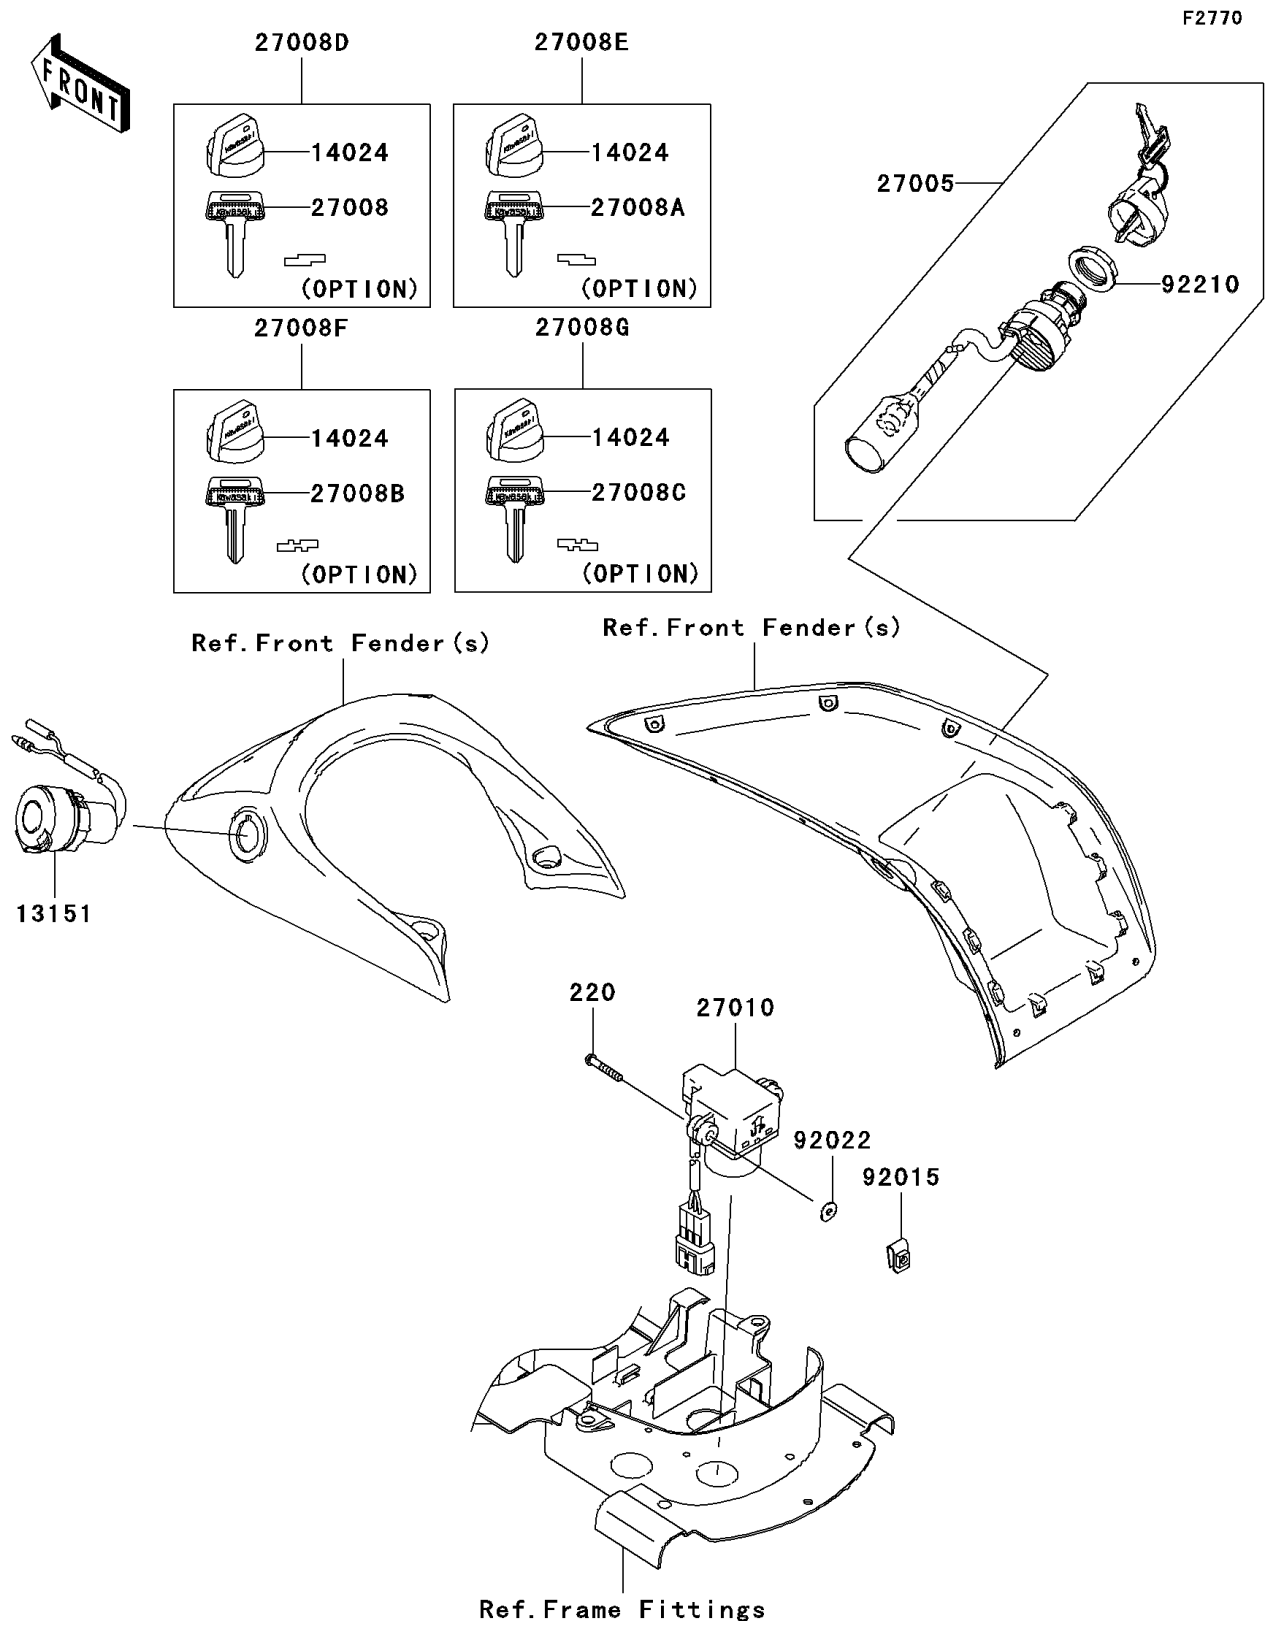

# 2006 Brute Force 650 4x4i PARTS DIAGRAM

## Ignition Switch

## 2006 Brute Force 650 4x4i PARTS LIST

### Ignition Switch

ITEM NAME	PART NUMBER	QUANTITY
SCREW-PAN-CROS,4X25 (Ref # 220)	220AA0425	2
SWITCH-COMP,D.C.TERMINAL (Ref # 13151)	13151-0003	1
COVER,KEY (Ref # 14024)	14024-1551	4
SWITCH-ASSY-IGNITION (Ref # 27005)	27005-0019	1
KEY-LOCK,BLANK (Ref # 27008)	27008-1041	1
KEY-LOCK,BLANK (Ref # 27008A)	27008-1042	1
KEY-LOCK,BLANK (Ref # 27008B)	27008-1043	1
KEY-LOCK,BLANK (Ref # 27008C)	27008-1044	1
KEY-LOCK,BLANK,W/COVER (Ref # 27008D)	27008-1132	1
KEY-LOCK,BLANK,W/COVER (Ref # 27008E)	27008-1133	1
KEY-LOCK,BLANK,W/COVER (Ref # 27008F)	27008-1134	1
KEY-LOCK,BLANK,W/COVER (Ref # 27008G)	27008-1135	1
SWITCH,INVERT SENSOR (Ref # 27010)	27010-1421	1
NUT,4MM (Ref # 92015)	92015-1567	2
WASHER,4.3X12.5X1 (Ref # 92022)	92022-1888	2
NUT,IGNITION SWITCH (Ref # 92210)	92210-1109	1