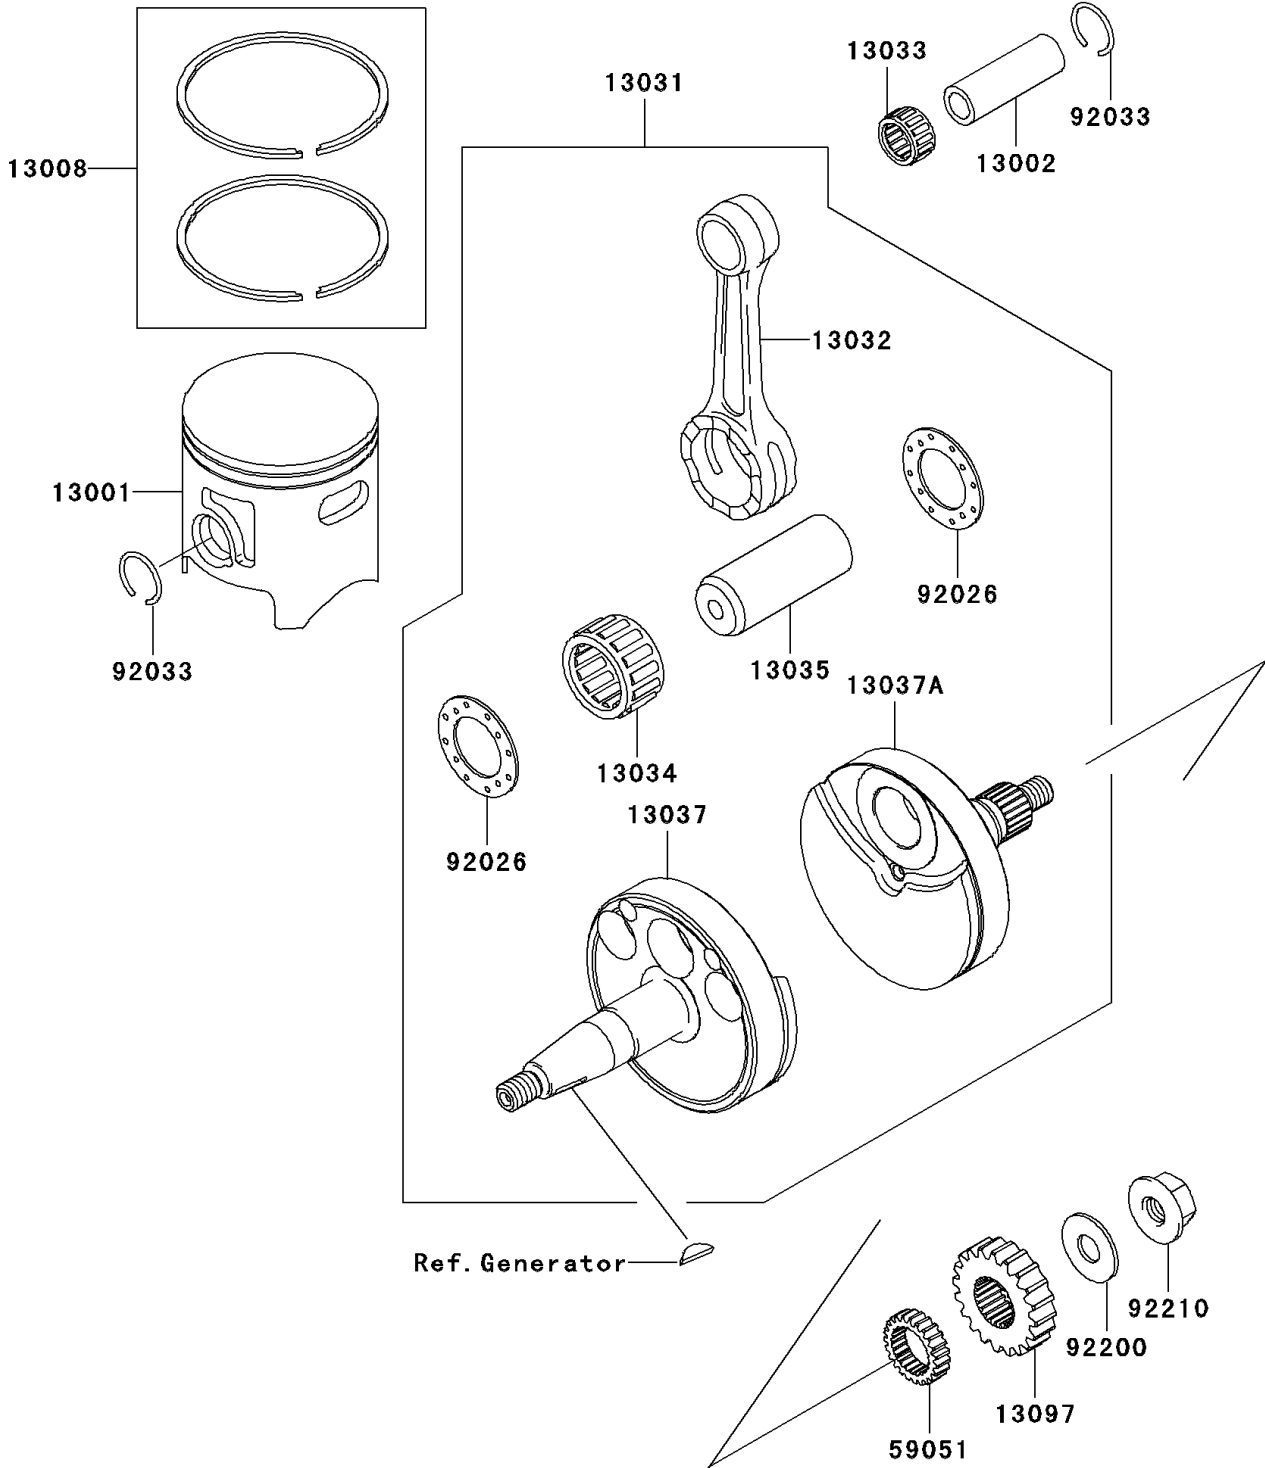

2007 KX85 PARTS DIAGRAM

Crankshaft/Piston(s)

E1320

2007 KX85 PARTS LIST

Crankshaft/Piston(s)

ITEM NAME	PART NUMBER	QUANTITY
PISTON-ENGINE,B (Ref # 13001)	13001-0006	1
PIN-PISTON (Ref # 13002)	13002-1079	1
RING-SET-PISTON (Ref # 13008)	13008-1200	1
CRANKSHAFT-COMP (Ref # 13031)	13031-0040	1
ROD-CONNECTING (Ref # 13032)	13032-1230	1
BEARING-SMALL END (Ref # 13033)	13033-1060	1
BEARING-BIG END,SKTZ 222916EGS (Ref # 13034)	13034-0013	1
PIN-CRANK (Ref # 13035)	13035-1054	1
CRANKSHAFT,LH (Ref # 13037)	13037-0050	1
CRANKSHAFT,RH (Ref # 13037A)	13037-0051	1
GEAR-PRIMARY SPUR,20T (Ref # 13097)	13097-1148	1
GEAR-SPUR,PUMP,23T (Ref # 59051)	59051-1146	1
SPACER,22.2X37X1.0 (Ref # 92026)	92026-1136	2
RING-SNAP (Ref # 92033)	92033-0005	2
WASHER,10.2X25X1.5 (Ref # 92200)	92200-0213	1
NUT,FLANGED,M10XL1.25 (Ref # 92210)	92210-0215	1