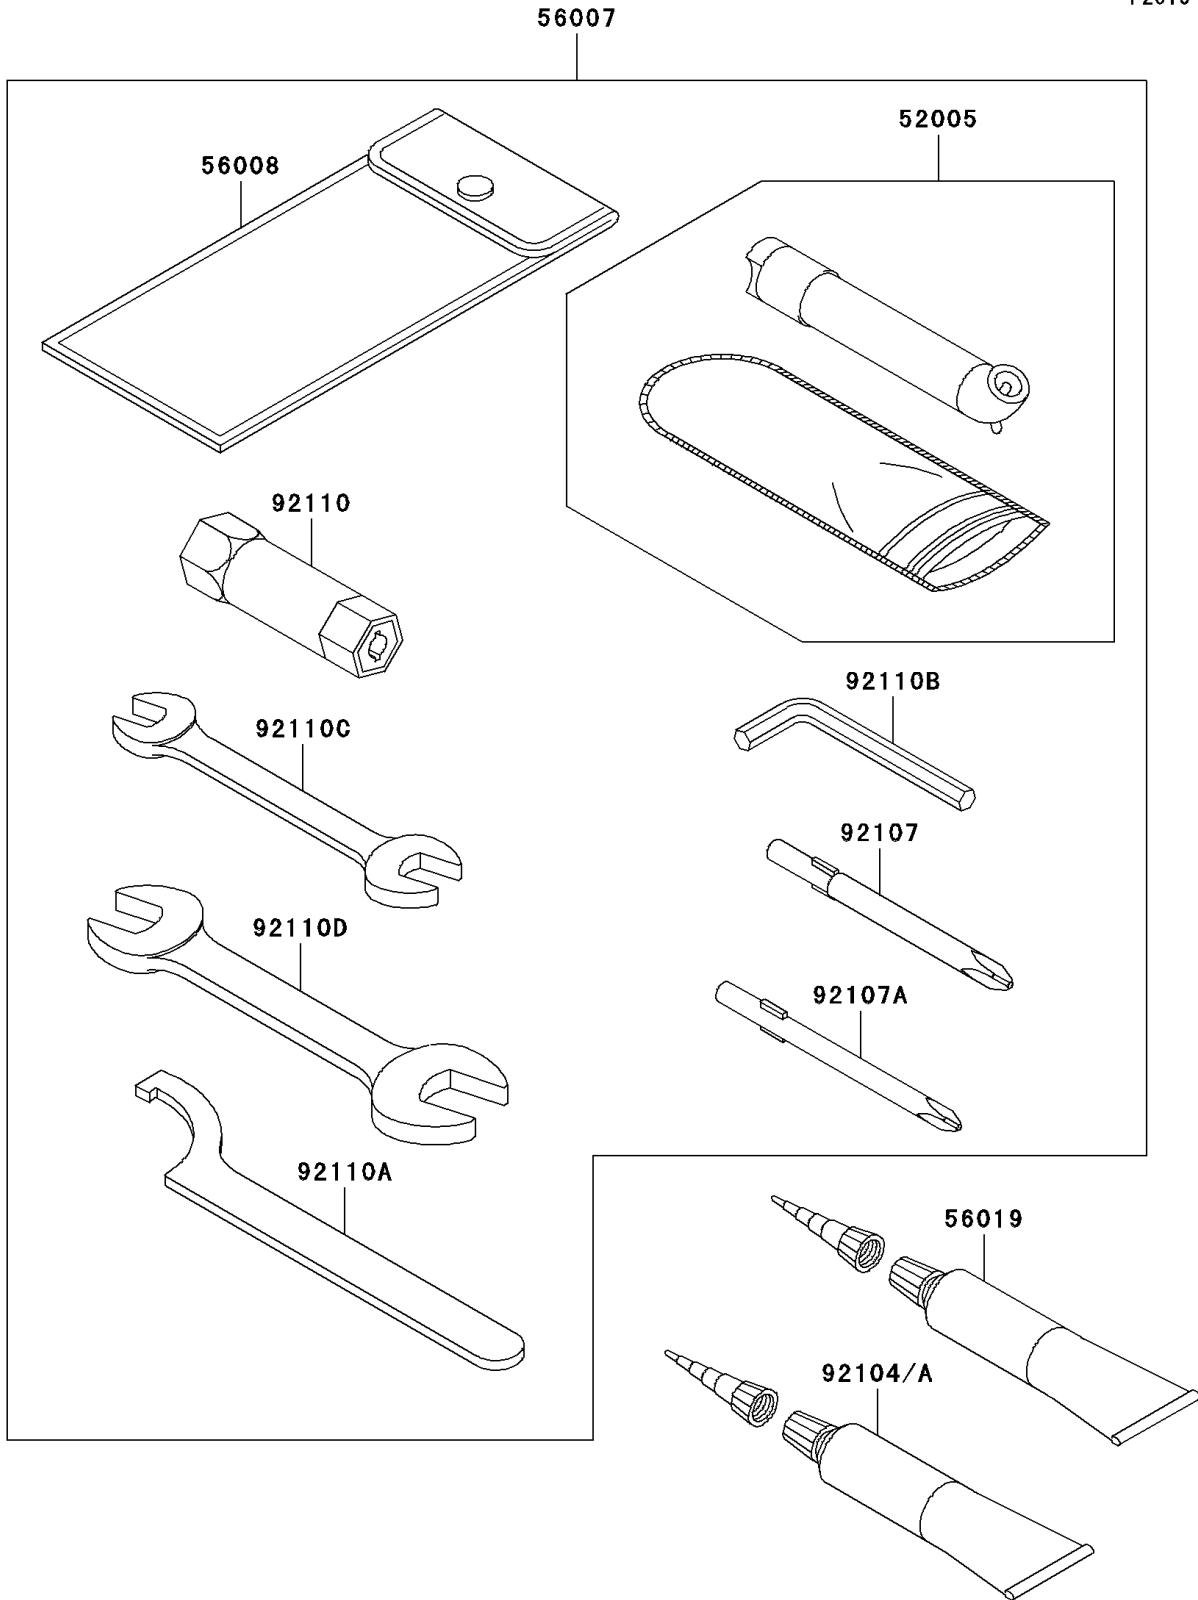

2010 Brute Force 650 4x4i (Canada Only) PARTS DIAGRAM

Owner's Tools

F2810

2010 Brute Force 650 4x4i (Canada Only) PARTS LIST

Owner's Tools

ITEM NAME	PART NUMBER	QUANTITY
GAUGE,AIR (Ref # 52005)	52005-1082	1
TOOL-KIT (Ref # 56007)	56007-0014	1
BAG,TOOL (Ref # 56008)	56008-1007	1
GASKET-LIQUID,TB1211,WHITE (Ref # 56019)	56019-120	1
GASKET-LIQUID,TB1211F,CLEAR (Ref # 92104)	92104-0004	1
GASKET-LIQUID,TB1216,GRAY (Ref # 92104A)	92104-1063	1
TOOL-DRIVER,#3PHILLIPS (Ref # 92107)	92107-005	1
TOOL-DRIVER,#2PHILLIPS (Ref # 92107A)	92107-1053	1
TOOL-WRENCH,BOX,16MM (Ref # 92110)	92110-1116	1
TOOL-WRENCH,HOOK (Ref # 92110A)	92110-1129	1
TOOL-WRENCH,ALLEN,3MM (Ref # 92110B)	92110-1140	1
TOOL-WRENCH,OPEN END,10X12 (Ref # 92110C)	92110-1152	1
TOOL-WRENCH,OPEN END,14X17 (Ref # 92110D)	92110-1153	1