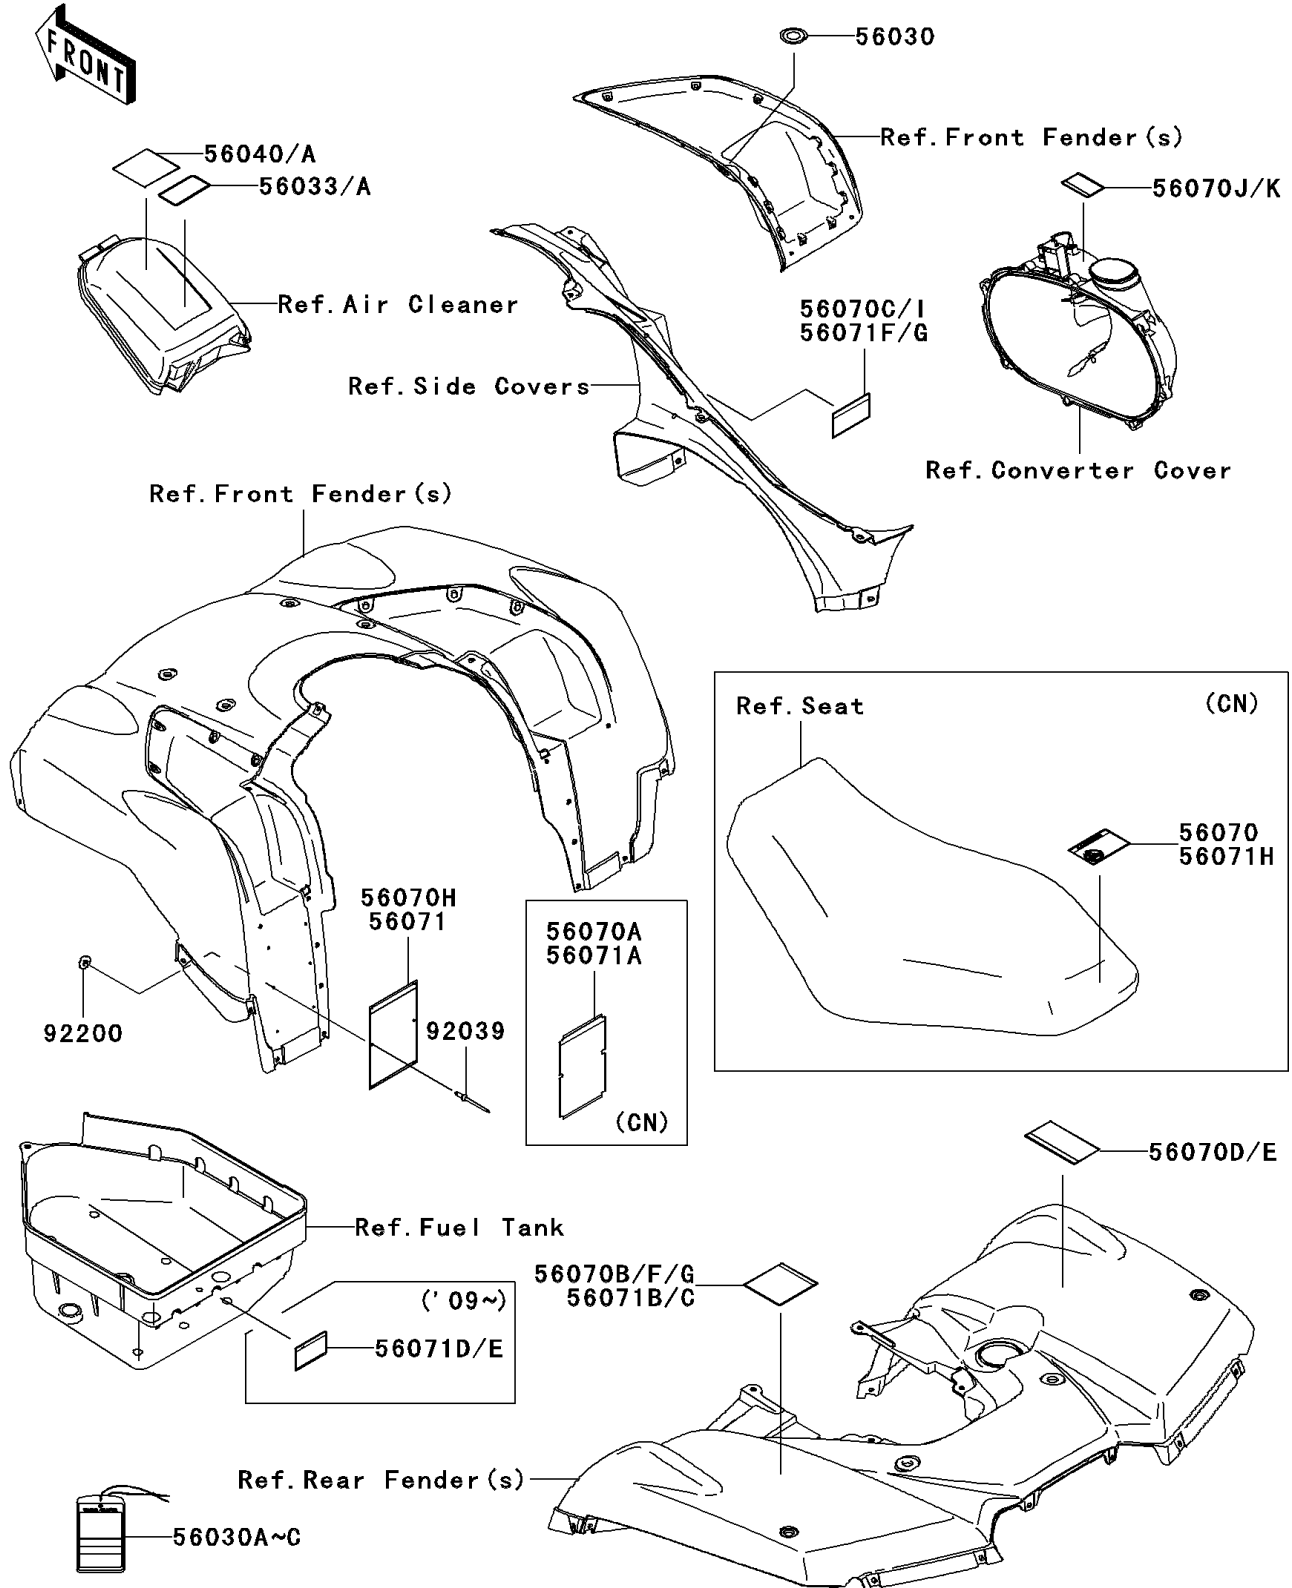

# 2006 Brute Force 650 4x4i PARTS DIAGRAM

Labels

F2860

## 2006 Brute Force 650 4x4i PARTS LIST

### Labels

ITEM NAME	PART NUMBER	QUANTITY
LABEL,IGNITION SWITCH (Ref # 56030)	56030-0018	1
LABEL-MANUAL,AIR CLEANER (Ref # 56033)	56033-0064	1
LABEL-WARNING,UNDER 16 (Ref # 56040)	56040-1276	1
LABEL-WARNING,DRIVE BELT (Ref # 56070D)	56070-0038	1
LABEL-WARNING,TIRE&MAX LOAD (Ref # 56070F)	56070-0045	1
LABEL-WARNING,SERIOUS INJURY (Ref # 56070H)	56070-1151	1
LABEL-WARNING,SHIFT LEVER (Ref # 56070I)	56070-1170	1
LABEL-WARNING,CVT COVER (Ref # 56070J)	56070-1269	1
RIVET,3.2X8 (Ref # 92039)	92039-3763	6
WASHER,3.5X8X1 (Ref # 92200)	92200-1251	6
LABEL,HANGTAG (Ref # 56030A)	56030-0047	1
LABEL-WARNING,AGE (Ref # 56040A)	56040-1325	1
LABEL-WARNING,NO PASSENGER (Ref # 56070)	56070-0018	1
LABEL-WARNING,GENERAL (Ref # 56070A)	56070-0019	1
LABEL-WARNING,TIRE&MAX LOAD (Ref # 56070B)	56070-0025	1
LABEL-WARNING,SHIFT LEVER(FRENCH) (Ref # 56070C)	56070-0037	1
LABEL-WARNING,DRIVE BELT(FRENCH) (Ref # 56070E)	56070-0039	1
LABEL-WARNING,CVT COVER(FRENCH) (Ref # 56070K)	56070-1271	1