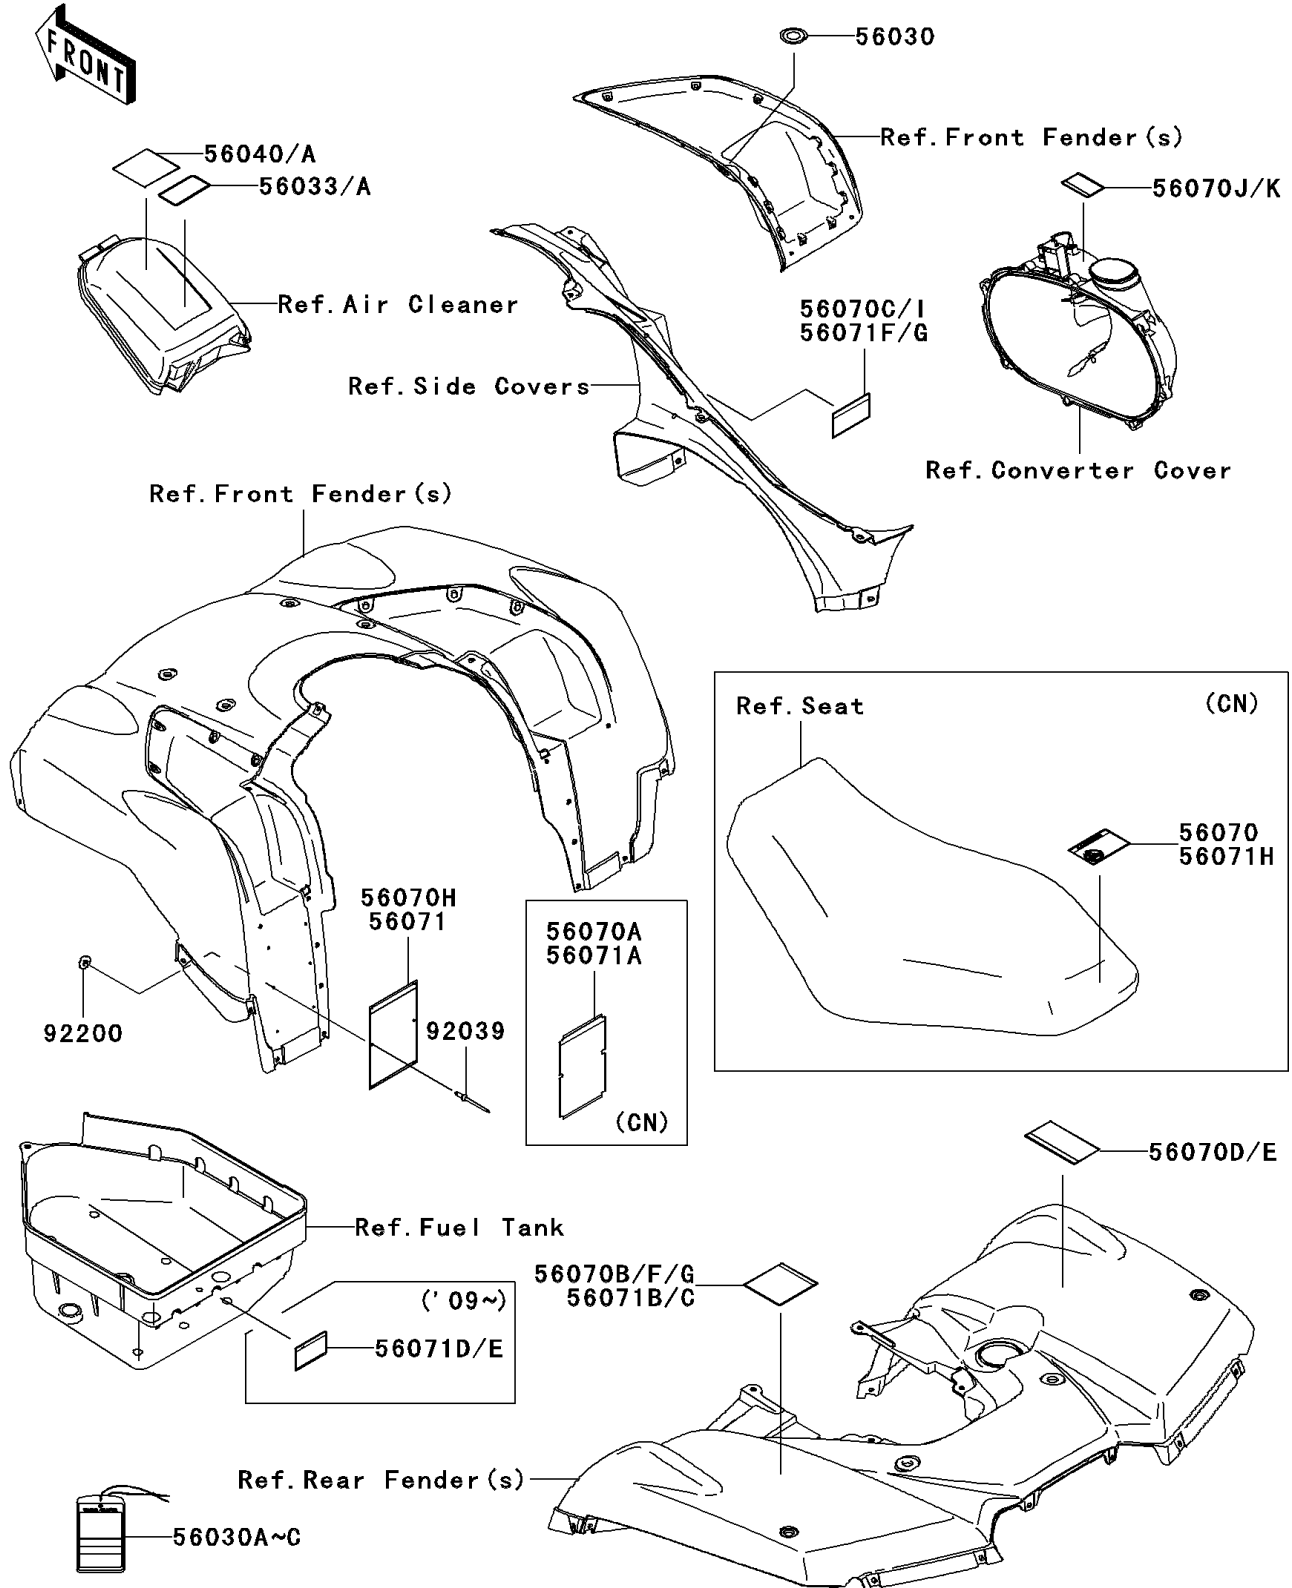

# 2009 Brute Force® 650 4x4i PARTS DIAGRAM

Labels

F2860

## 2009 Brute Force® 650 4x4i PARTS LIST

### Labels

ITEM NAME	PART NUMBER	QUANTITY
LABEL,IGNITION SWITCH (Ref # 56030)	56030-0018	1
LABEL,HANGTAG (Ref # 56030B)	56030-0194	1
LABEL-MANUAL,AIR CLEANER (Ref # 56033)	56033-0064	1
LABEL-WARNING,UNDER 16 (Ref # 56040)	56040-1276	1
LABEL-WARNING,DRIVE BELT (Ref # 56070D)	56070-0038	1
LABEL-WARNING,CVT COVER (Ref # 56070J)	56070-1269	1
LABEL-WARNING,SERIOUS INJURY (Ref # 56071)	56071-0057	1
LABEL-WARNING,TIRE&MAX LOAD (Ref # 56071B)	56071-0073	1
LABEL-WARNING,TOWING (Ref # 56071D)	56071-0079	1
LABEL-WARNING,SHIFT LEVER (Ref # 56071F)	56071-0090	1
RIVET,3.2X8 (Ref # 92039)	92039-3763	6
WASHER,3.5X8X1 (Ref # 92200)	92200-1251	6
LABEL,HANGTAG (Ref # 56030C)	56030-0197	1
LABEL-WARNING,AGE (Ref # 56040A)	56040-1325	1
LABEL-WARNING,DRIVE BELT(FRENCH) (Ref # 56070E)	56070-0039	1
LABEL-WARNING,CVT COVER(FRENCH) (Ref # 56070K)	56070-1271	1
LABEL-WARNING,GENERAL (Ref # 56071A)	56071-0059	1
LABEL-WARNING,TIRE INFO (Ref # 56071C)	56071-0074	1
LABEL-WARNING,TRAILER TOWING (Ref # 56071E)	56071-0080	1
LABEL-WARNING,SHIFT LEVER(FRENCH) (Ref # 56071G)	56071-0092	1
LABEL-WARNING,NO PASSENGER (Ref # 56071H)	56071-0097	1