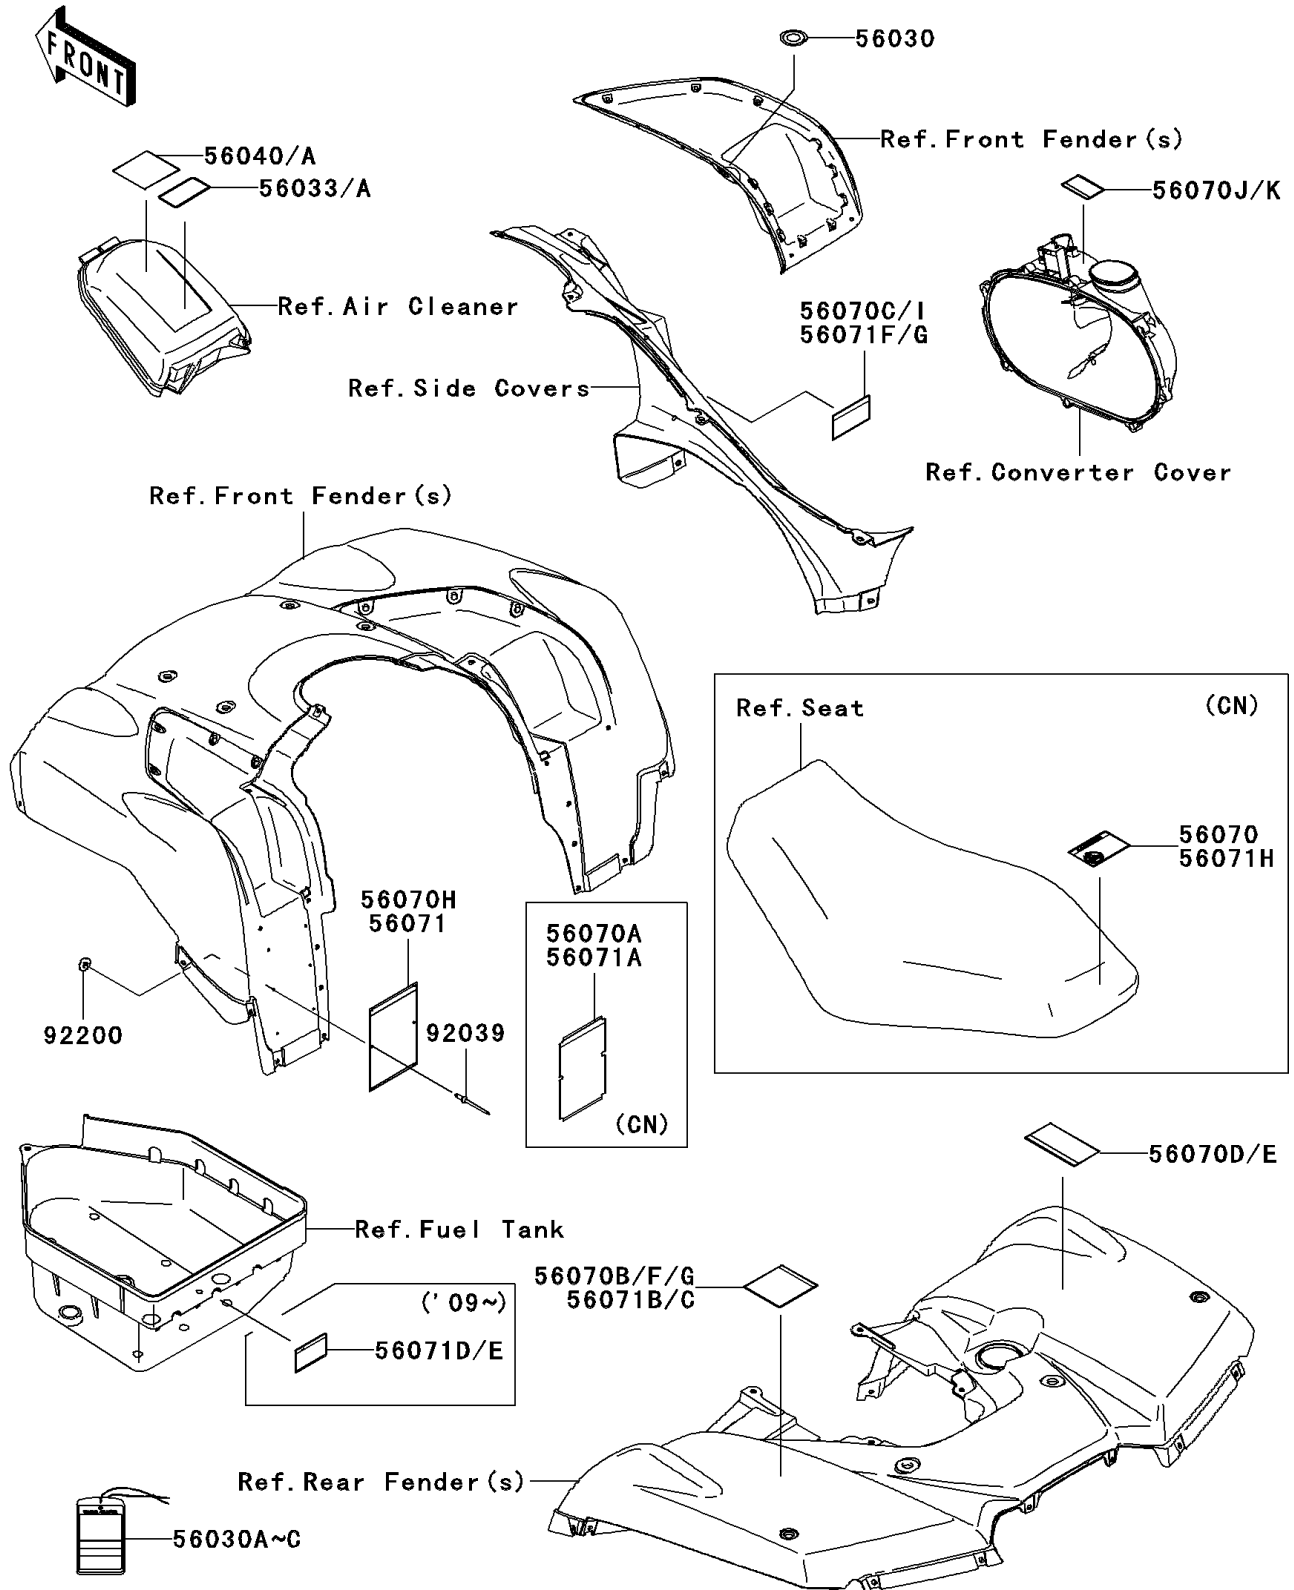

# 2010 Brute Force 650 4x4i (Canada Only) PARTS DIAGRAM

Labels

F2860

## 2010 Brute Force 650 4x4i (Canada Only) PARTS LIST

### Labels

ITEM NAME	PART NUMBER	QUANTITY
LABEL,IGNITION SWITCH (Ref # 56030)	56030-0018	1
LABEL,HANGTAG (Ref # 56030B)	56030-0194	1
LABEL,HANGTAG (Ref # 56030C)	56030-0197	1
LABEL-MANUAL,AIR CLEANER (Ref # 56033)	56033-0064	1
LABEL-MANUAL,AIR CLEANER (Ref # 56033A)	56033-0308	1
LABEL-WARNING,UNDER 16 (Ref # 56040)	56040-1276	1
LABEL-WARNING,AGE (Ref # 56040A)	56040-1325	1
LABEL-WARNING,DRIVE BELT (Ref # 56070D)	56070-0038	1
LABEL-WARNING,DRIVE BELT(FRENCH) (Ref # 56070E)	56070-0039	1
LABEL-WARNING,CVT COVER (Ref # 56070J)	56070-1269	1
LABEL-WARNING,CVT COVER(FRENCH) (Ref # 56070K)	56070-1271	1
LABEL-WARNING,SERIOUS INJURY (Ref # 56071)	56071-0057	1
LABEL-WARNING,GENERAL (Ref # 56071A)	56071-0059	1
LABEL-WARNING,TIRE&MAX LOAD (Ref # 56071B)	56071-0073	1
LABEL-WARNING,TIRE INFO (Ref # 56071C)	56071-0074	1
LABEL-WARNING,TOWING (Ref # 56071D)	56071-0079	1
LABEL-WARNING,TRAILER TOWING (Ref # 56071E)	56071-0080	1
LABEL-WARNING,SHIFT LEVER (Ref # 56071F)	56071-0090	1
LABEL-WARNING,SHIFT LEVER(FRENCH) (Ref # 56071G)	56071-0092	1
LABEL-WARNING,NO PASSENGER (Ref # 56071H)	56071-0097	1
RIVET,3.2X8 (Ref # 92039)	92039-3763	6
WASHER,3.5X8X1 (Ref # 92200)	92200-1251	6