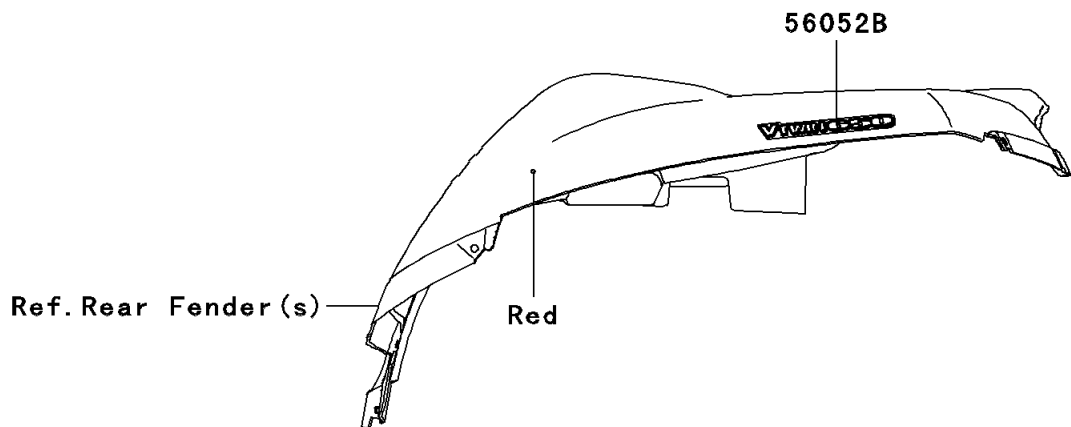

2006 Brute Force 650 4x4i PARTS DIAGRAM

Decals(Red)(F6F)

F2861

2006 Brute Force 650 4x4i PARTS LIST

Decals(Red)(F6F)

ITEM NAME	PART NUMBER	QUANTITY
MARK,SIDE COVER,KAWASAKI (Ref # 56052)	56052-0145	2
MARK,TOP COVER,4X4i (Ref # 56052A)	56052-0404	1
MARK,RR FENDER,V TWIN 650 (Ref # 56052B)	56052-0712	2
PATTERN,SIDE COVER,LH (Ref # 56067)	56067-0567	1
PATTERN,SIDE COVER,RH (Ref # 56067A)	56067-0568	1