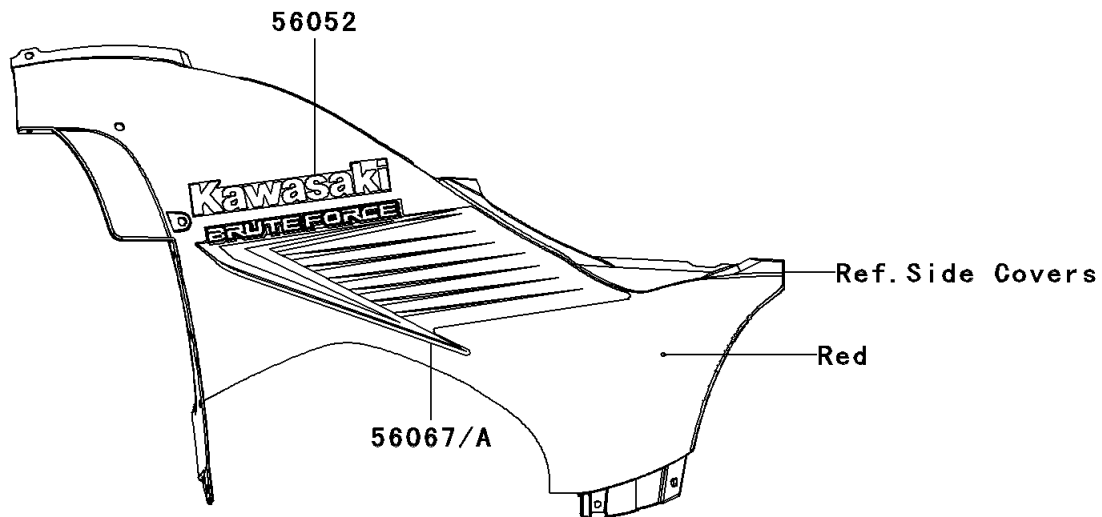

2006 Brute Force 650 4x4i PARTS DIAGRAM

Decals(Red)(F6F)

F2861

2006 Brute Force 650 4x4i PARTS LIST

Decals(Red)(F6F)

ITEM NAME	PART NUMBER	QUANTITY
MARK,SIDE COVER,KAWASAKI (Ref # 56052)	56052-0145	2
MARK,TOP COVER,4X4i (Ref # 56052A)	56052-0404	1
MARK,RR FENDER,V TWIN 650 (Ref # 56052B)	56052-0712	2
PATTERN,SIDE COVER,LH (Ref # 56067)	56067-0567	1
PATTERN,SIDE COVER,RH (Ref # 56067A)	56067-0568	1