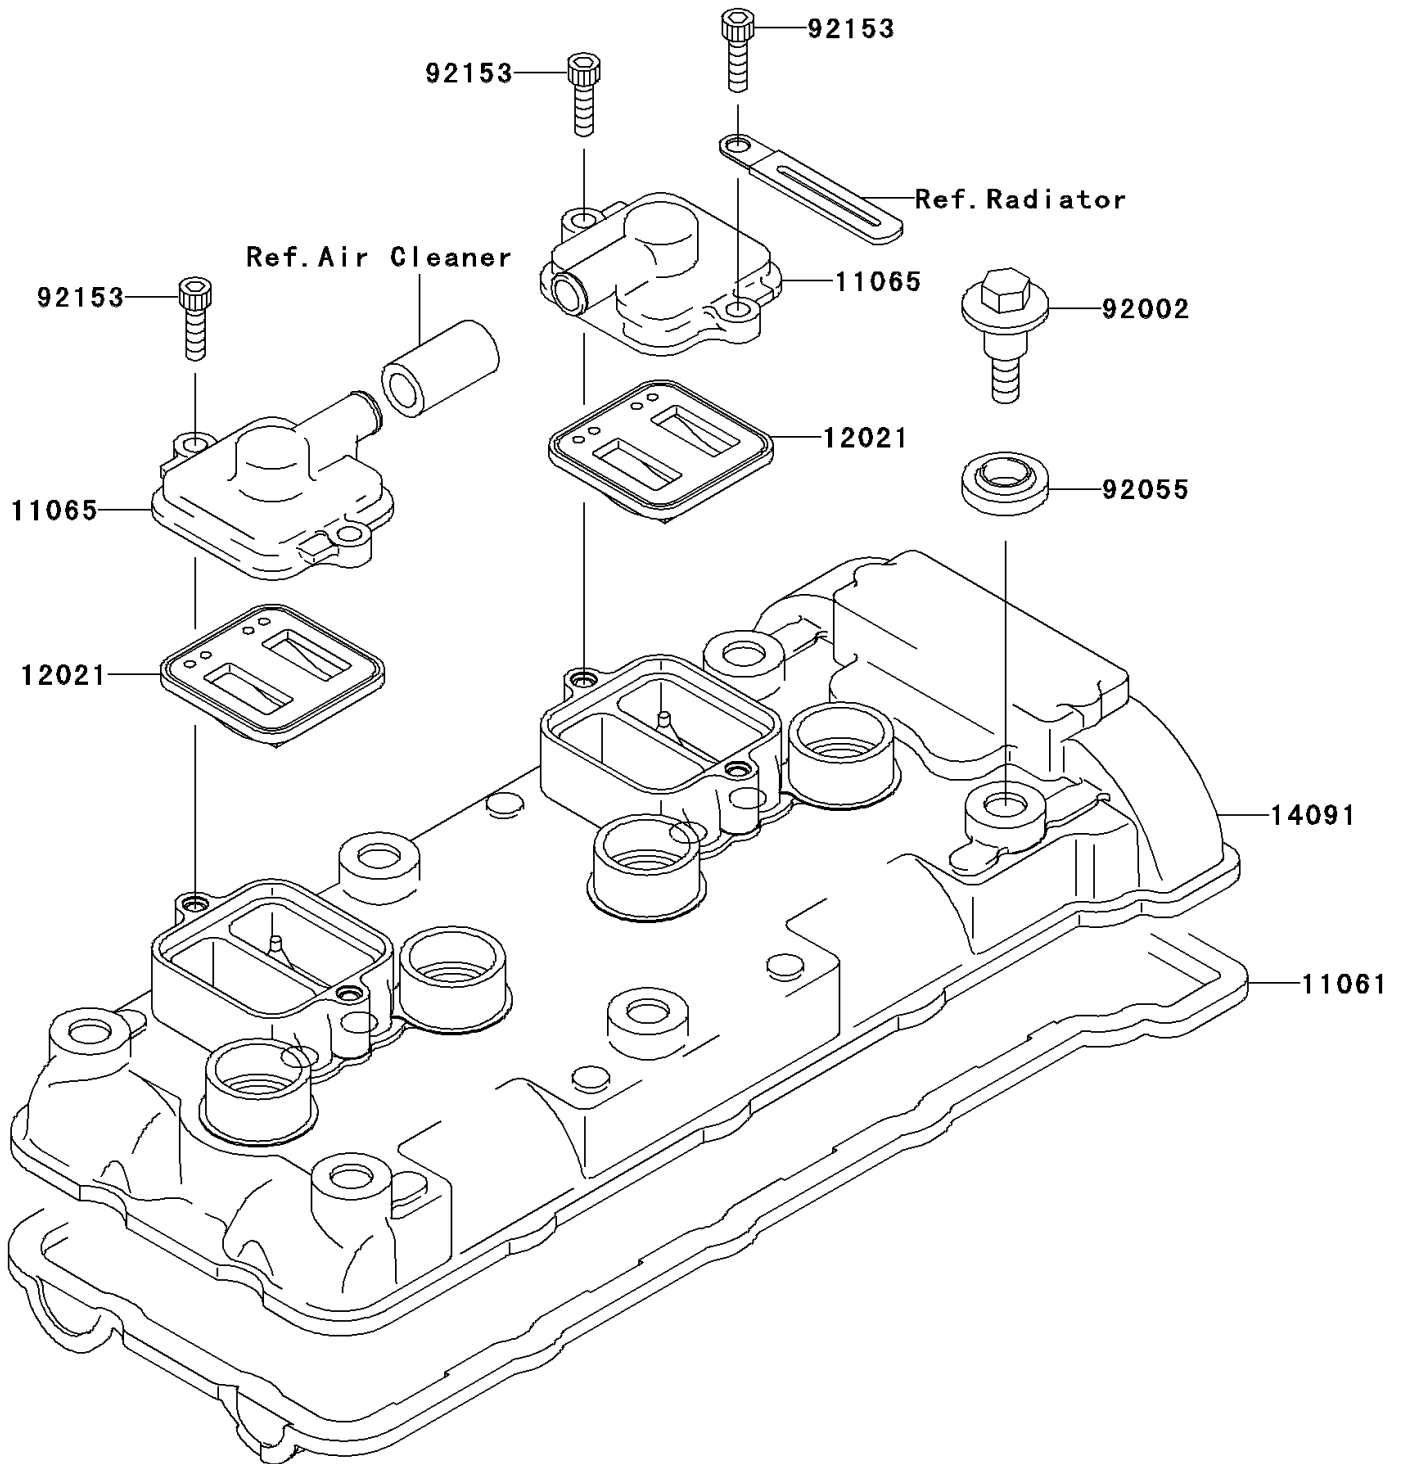

2003 Ninja[®] ZX[™]-6R PARTS DIAGRAM

Cylinder Head Cover

E1112

2003 Ninja® ZX™ -6R PARTS LIST

Cylinder Head Cover

ITEM NAME	PART NUMBER	QUANTITY
GASKET,HEAD COVER (Ref # 11061)	11061-0156	1
CAP (Ref # 11065)	11065-1247	2
VALVE-ASSY-REED (Ref # 12021)	12021-1130	2
COVER,HEAD (Ref # 14091)	14091-1521	1
BOLT,FLANGED,6X22.5 (Ref # 92002)	92002-1327	6
RING-O,HEAD COVER BOLT (Ref # 92055)	92055-1352	6
BOLT,SOCKET,6X18 (Ref # 92153)	92153-1284	4