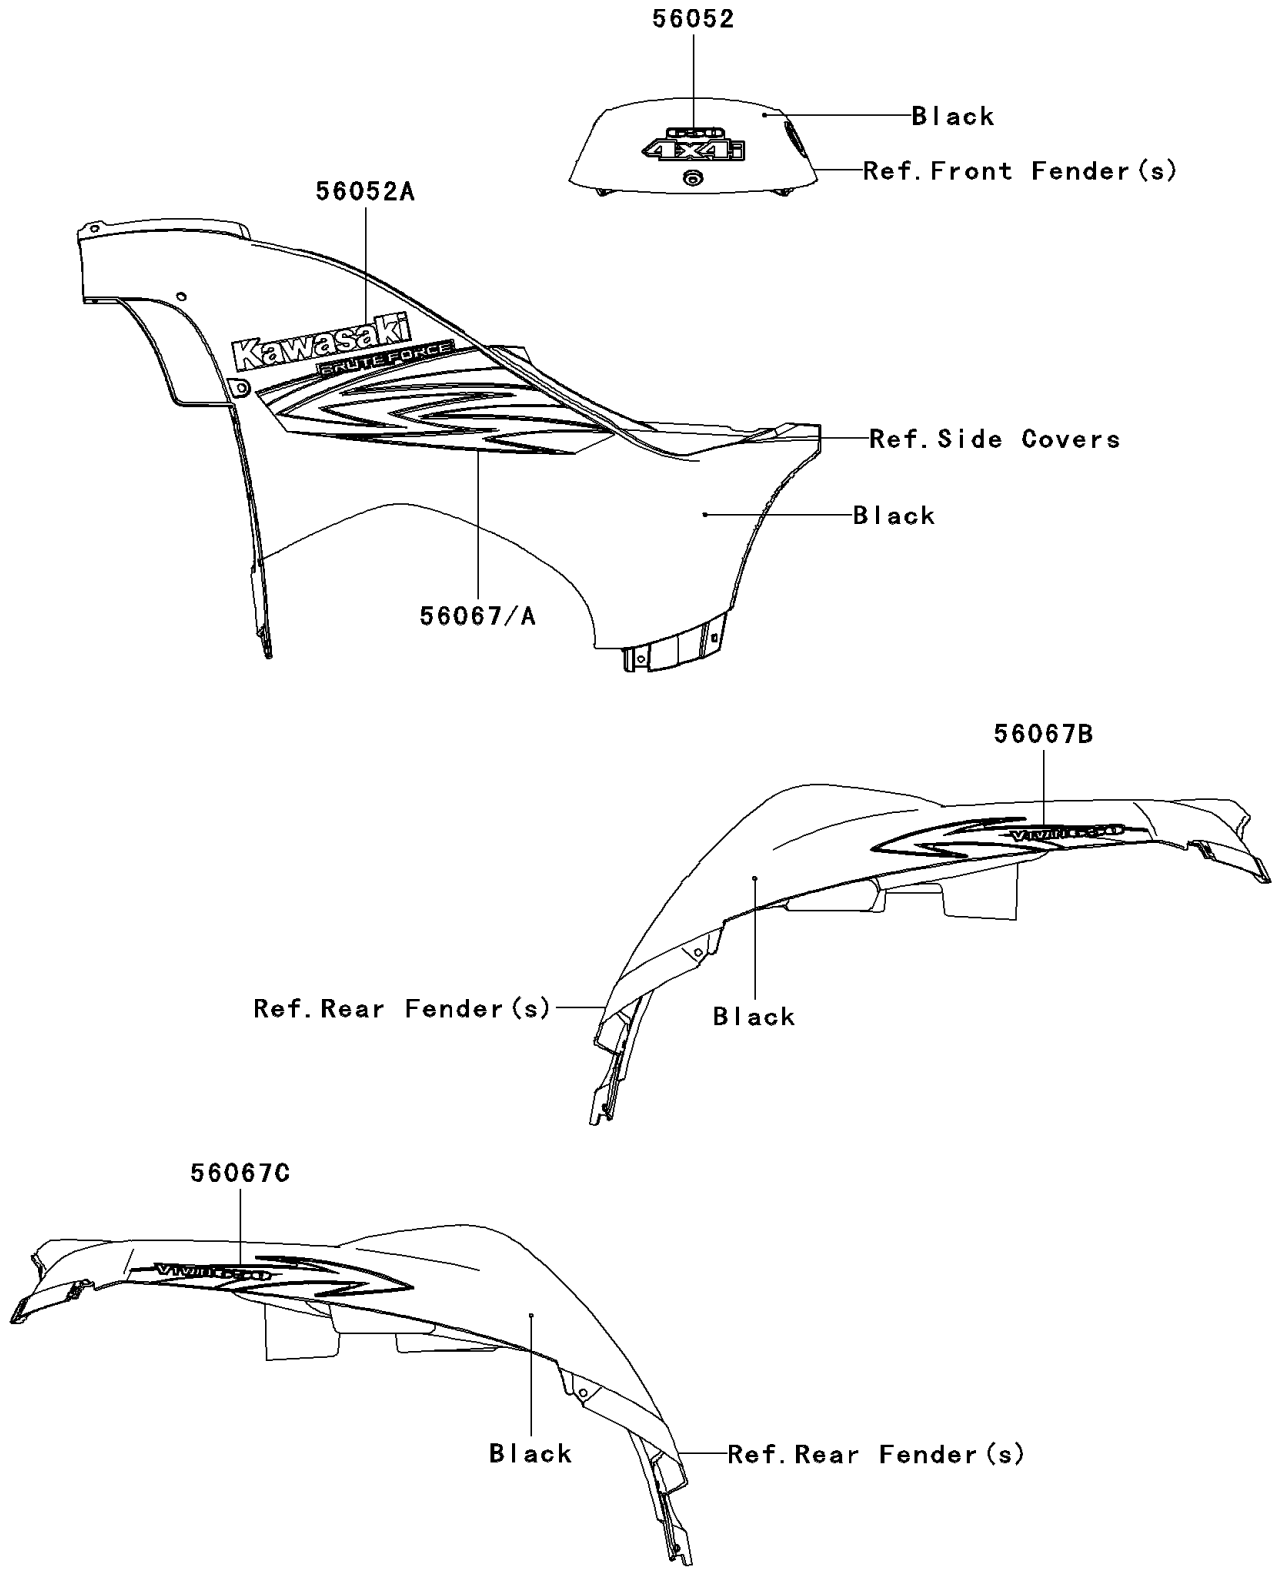

2007 Brute Force 650 4x4i PARTS DIAGRAM

Decals(Black)(F7F)

F2861C

2007 Brute Force 650 4x4i PARTS LIST

Decals(Black)(F7F)

ITEM NAME	PART NUMBER	QUANTITY
MARK,TOP COVER,650 4X4I (Ref # 56052)	56052-0907	1
MARK,SIDE COVER,KAWASAKI (Ref # 56052A)	56052-0947	2
PATTERN,SIDE COVER,LH (Ref # 56067)	56067-1293	1
PATTERN,SIDE COVER,RH (Ref # 56067A)	56067-1294	1
PATTERN,RR FENDER,LH (Ref # 56067B)	56067-1307	1
PATTERN,RR FENDER,RH (Ref # 56067C)	56067-1308	1