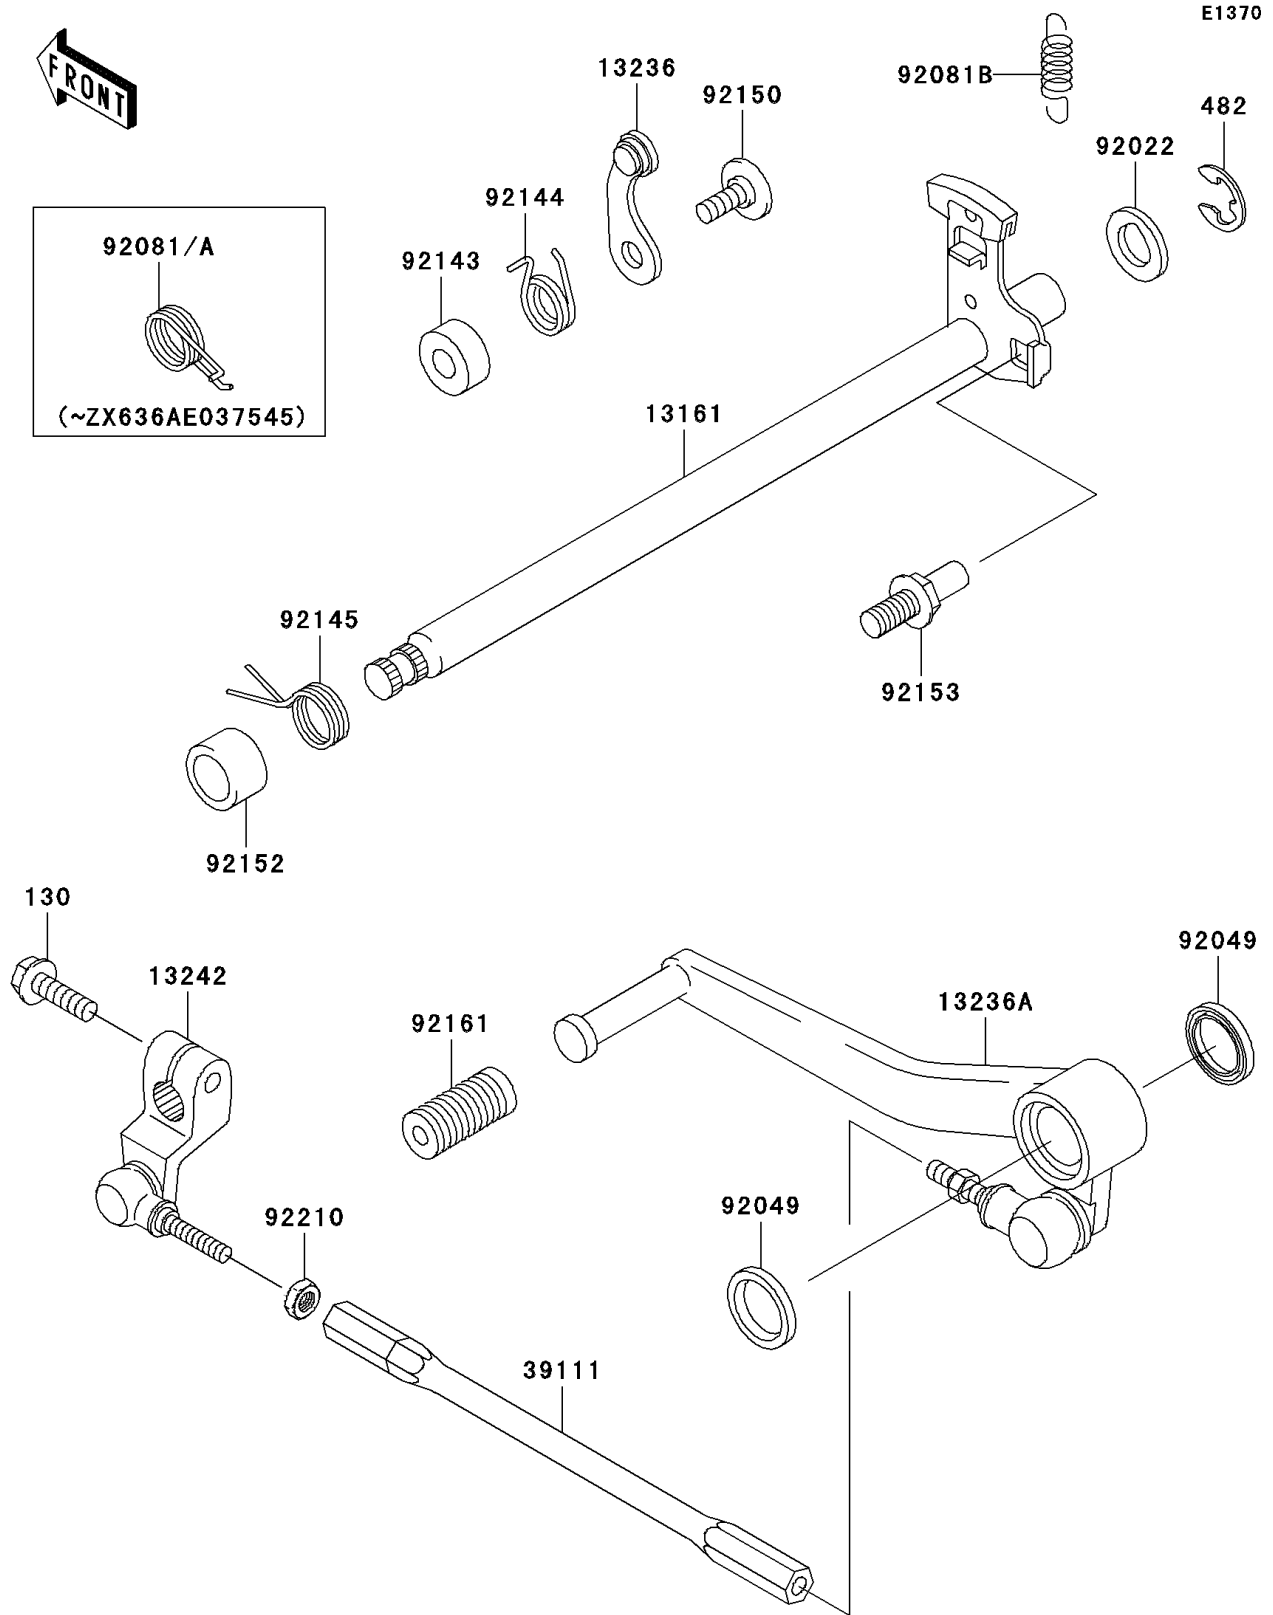

2003 Ninja® ZX™ -6R PARTS DIAGRAM

Gear Change Mechanism

2003 Ninja® ZX™ -6R PARTS LIST

Gear Change Mechanism

| ITEM NAME | PART NUMBER | QUANTITY |
|--|-------------|----------|
| BOLT-FLANGED,6X20 (Ref # 130) | 130Z0620 | 1 |
| CIRCLIP-TYPE-E,12MM (Ref # 482) | 482J0200 | 1 |
| LEVER-COMP-CHANGE SHAFT (Ref # 13161) | 13161-1284 | 1 |
| LEVER-COMP (Ref # 13236) | 13236-1243 | 1 |
| LEVER-COMP,CHANGE PEDAL (Ref # 13236A) | 13236-1317 | 1 |
| LEVER-ASSY-CHANGE,BOSS (Ref # 13242) | 13242-1348 | 1 |
| ROD-TIE (Ref # 39111) | 39111-1181 | 1 |
| WASHER,CHANGE SHAFT (Ref # 92022) | 92022-1628 | 1 |
| SEAL-OIL (Ref # 92049) | 92049-1492 | 2 |
| SPRING (Ref # 92081) | 92081-1645 | 1 |
| SPRING,PAWL RETURN (Ref # 92081B) | 92081-1708 | 1 |
| COLLAR (Ref # 92143) | 92143-1595 | 1 |
| SPRING (Ref # 92145) | 92145-1122 | 1 |
| BOLT,SOCKET,6X16 (Ref # 92150) | 92150-1737 | 1 |
| COLLAR,14.2X19.9X12.0 (Ref # 92152) | 92152-1383 | 1 |
| BOLT,RETURN SPRING (Ref # 92153) | 92153-0421 | 1 |
| DAMPER,CHANGE PEDAL (Ref # 92161) | 92161-1300 | 1 |
| NUT,LEFT HANDED,6MM (Ref # 92210) | 92210-1101 | 1 |