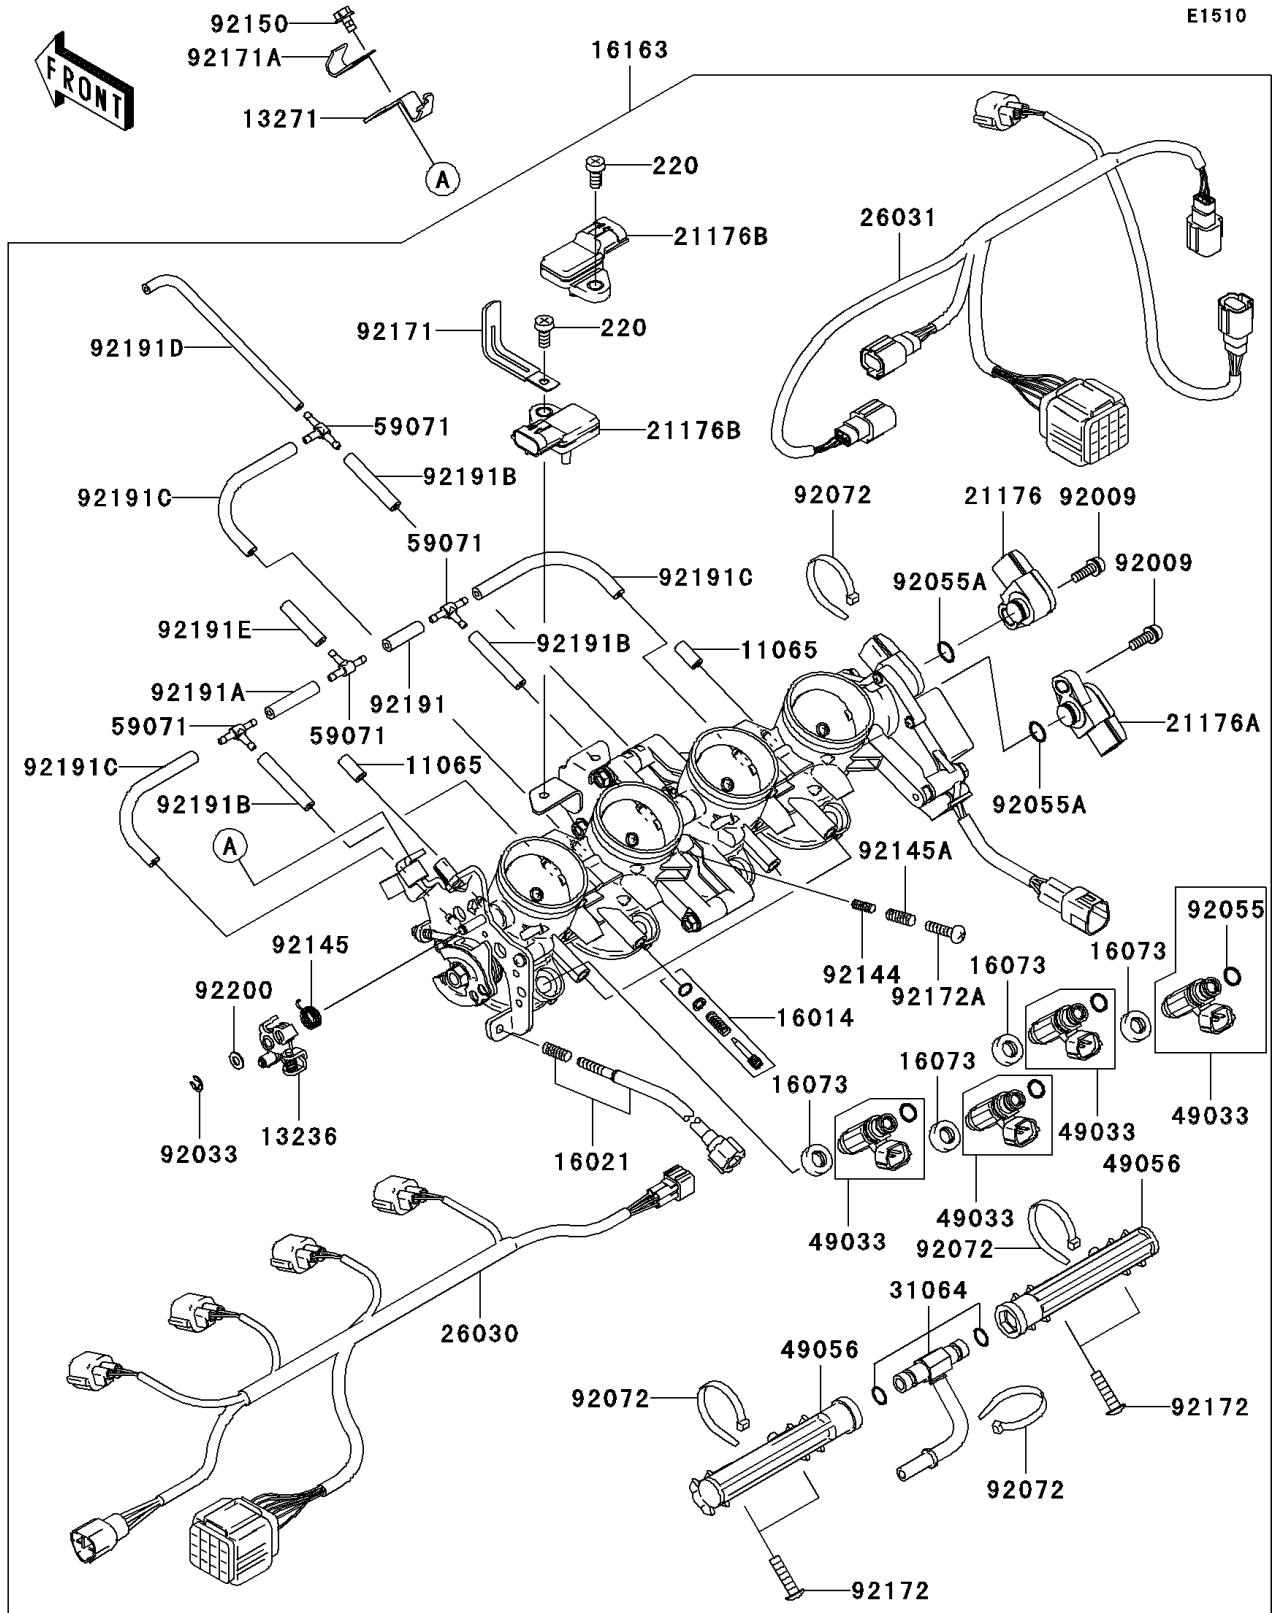

2004 Ninja® ZX™-6R PARTS DIAGRAM

Throttle

2004 Ninja® ZX™ -6R PARTS LIST

Throttle

ITEM NAME	PART NUMBER	QUANTITY
SCREW-PAN-CROS,6X12 (Ref # 220)	220C0612	2
CAP (Ref # 11065)	11065-0018	2
LEVER-COMP,FAST IDLE (Ref # 13236)	13236-0014	1
PLATE (Ref # 13271)	13271-0098	1
SCREW-PILOT AIR (Ref # 16014)	16014-0002	4
SCREW-THROTTLE STOP (Ref # 16021)	16021-0001	1
INSULATOR (Ref # 16073)	16073-3707	4
THROTTLE-ASSY (Ref # 16163)	16163-1120	1
SENSOR,TPS (Ref # 21176)	21176-0001	1
SENSOR,TPS (Ref # 21176A)	21176-0002	1
SENSOR,PRESSURE (Ref # 21176B)	21176-0058	2
HARNESS (Ref # 26030)	26030-1998	1
HARNESS (Ref # 26031)	26031-1081	1
PIPE-COMP,FUEL (Ref # 31064)	31064-0002	1
NOZZLE-INJECTION (Ref # 49033)	49033-1059	4
PIPE-INJECTION (Ref # 49056)	49056-0001	2
JOINT,3WAY,T (Ref # 59071)	59071-3752	4
SCREW,THROTTLE SENSOR (Ref # 92009)	92009-1981	2
RING-SNAP,FAST IDLE (Ref # 92033)	92033-0004	1
RING-O,INJECTION NOZZLE (Ref # 92055)	92055-1622	4
RING-O (Ref # 92055A)	92055-1671	2
BAND,SUB-HARNESS (Ref # 92072)	92072-0012	4
SPRING (Ref # 92144)	92144-1451	1
SPRING,FAST IDLE (Ref # 92145)	92145-0054	1
SPRING,THROTTLE SYNCRO (Ref # 92145A)	92145-0055	1
BOLT,5X8 (Ref # 92150)	92150-1406	1
CLAMP (Ref # 92171)	92171-0112	1
CLAMP (Ref # 92171A)	92171-1539	1
SCREW,PIPE INJECTION (Ref # 92172)	92172-0064	4

2004 Ninja® ZX™ -6R PARTS LIST

Throttle

ITEM NAME	PART NUMBER	QUANTITY
SCREW,THROTTLE SYNCRO (Ref # 92172A)	92172-0065	1
TUBE,3X7X25 (Ref # 92191)	92191-0020	1
TUBE,3X7X35 (Ref # 92191A)	92191-0021	1
TUBE,3X7X40 (Ref # 92191B)	92191-0022	3
TUBE,3X7X100 (Ref # 92191C)	92191-0023	3
TUBE,3X7X153 (Ref # 92191D)	92191-0024	1
TUBE,3X7X30 (Ref # 92191E)	92191-0025	1
WASHER,FAST IDLE (Ref # 92200)	92200-0033	1