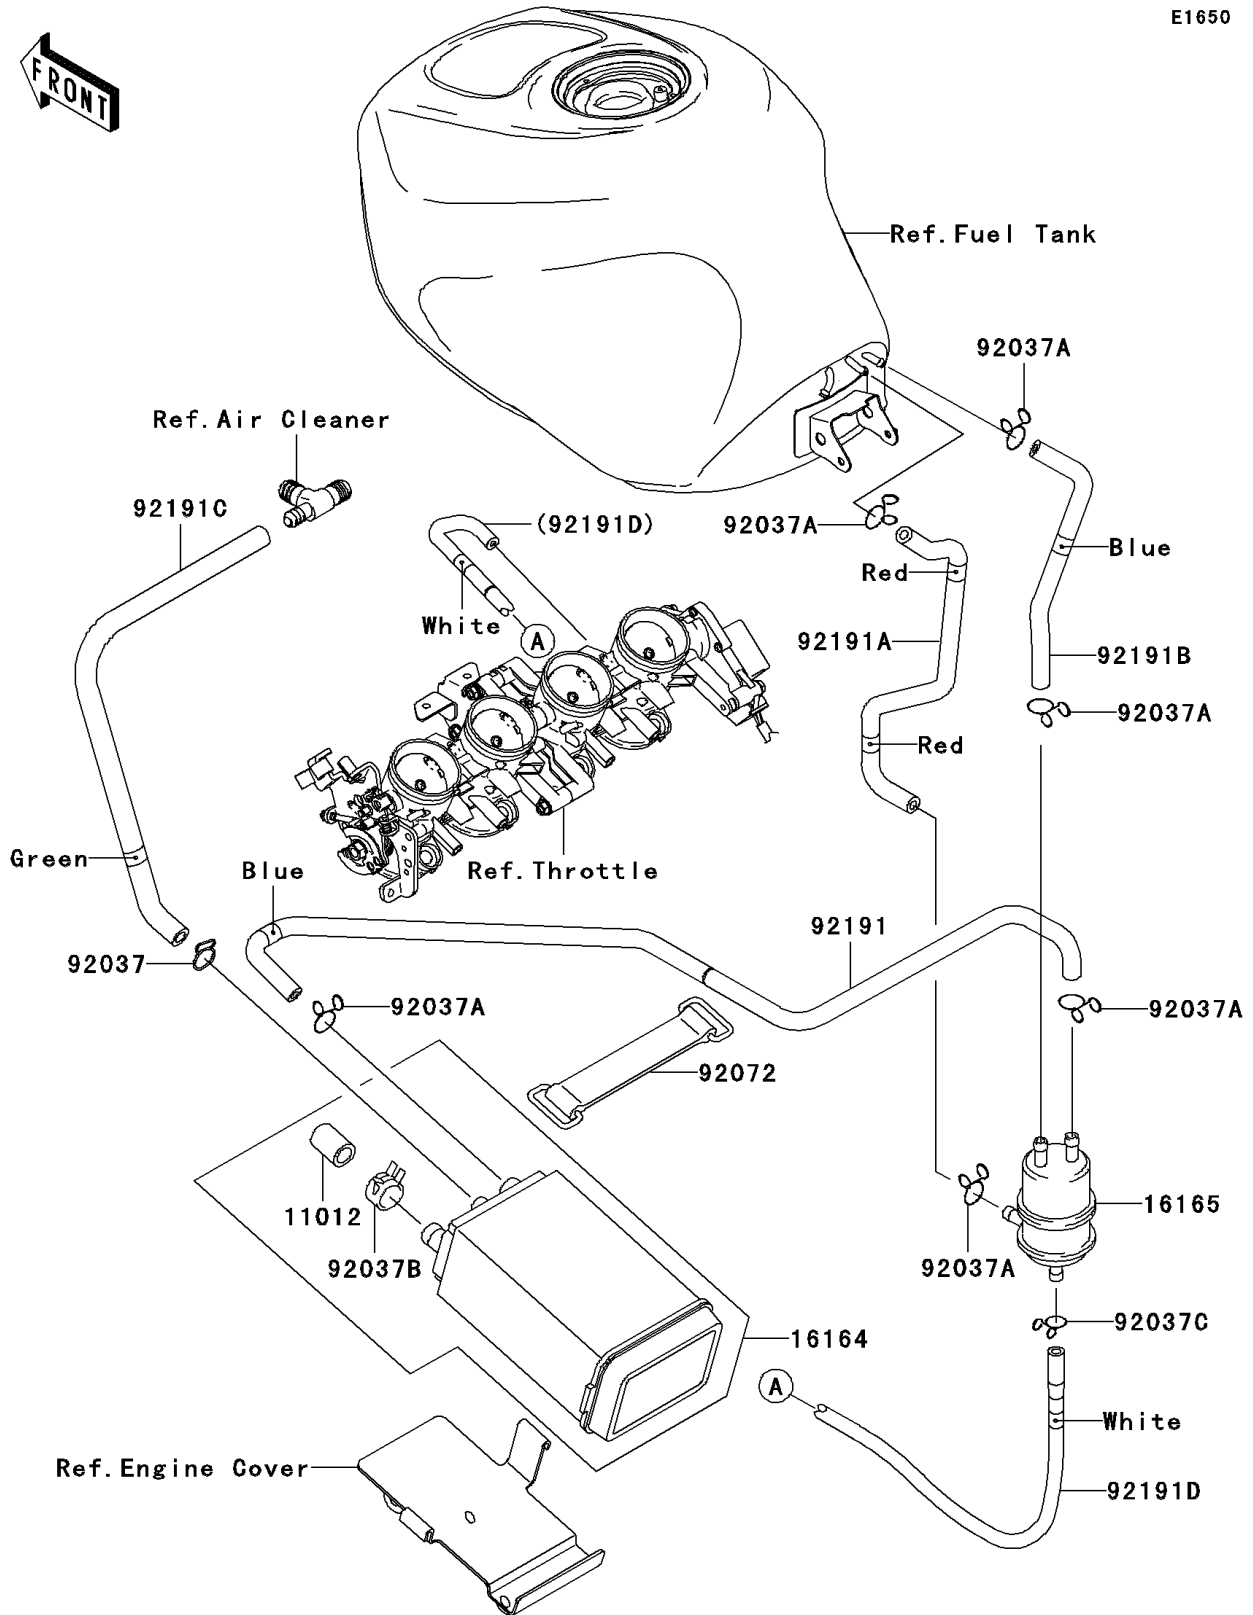

2004 Ninja® ZX™ -6R PARTS DIAGRAM

Fuel Evaporative System(CA)

E1650

2004 Ninja® ZX™ -6R PARTS LIST

Fuel Evaporative System(CA)

ITEM NAME	PART NUMBER	QUANTITY
CAP,CANISTER (Ref # 11012)	11012-1388	1
CANISTER (Ref # 16164)	16164-1054	1
SEPARATOR (Ref # 16165)	16165-1070	1
CLAMP,HOSE (Ref # 92037)	92037-1104	1
CLAMP,TUBE (Ref # 92037A)	92037-147	6
CLAMP,CANISTER (Ref # 92037B)	92037-1512	1
CLAMP (Ref # 92037C)	92037-1712	1
BAND (Ref # 92072)	92072-1384	1
TUBE,SEPARATER-CANISTER,BLUE (Ref # 92191)	92191-0016	1
TUBE,SEPARATER-TANK,RED (Ref # 92191A)	92191-1807	1
TUBE,TANK-SEPARATER,BLUE (Ref # 92191B)	92191-1808	1
TUBE,CANISTER-FITTING,GREEN (Ref # 92191C)	92191-1810	1
TUBE,SEPARATER-THROTTLE,WHITE (Ref # 92191D)	92191-1811	1