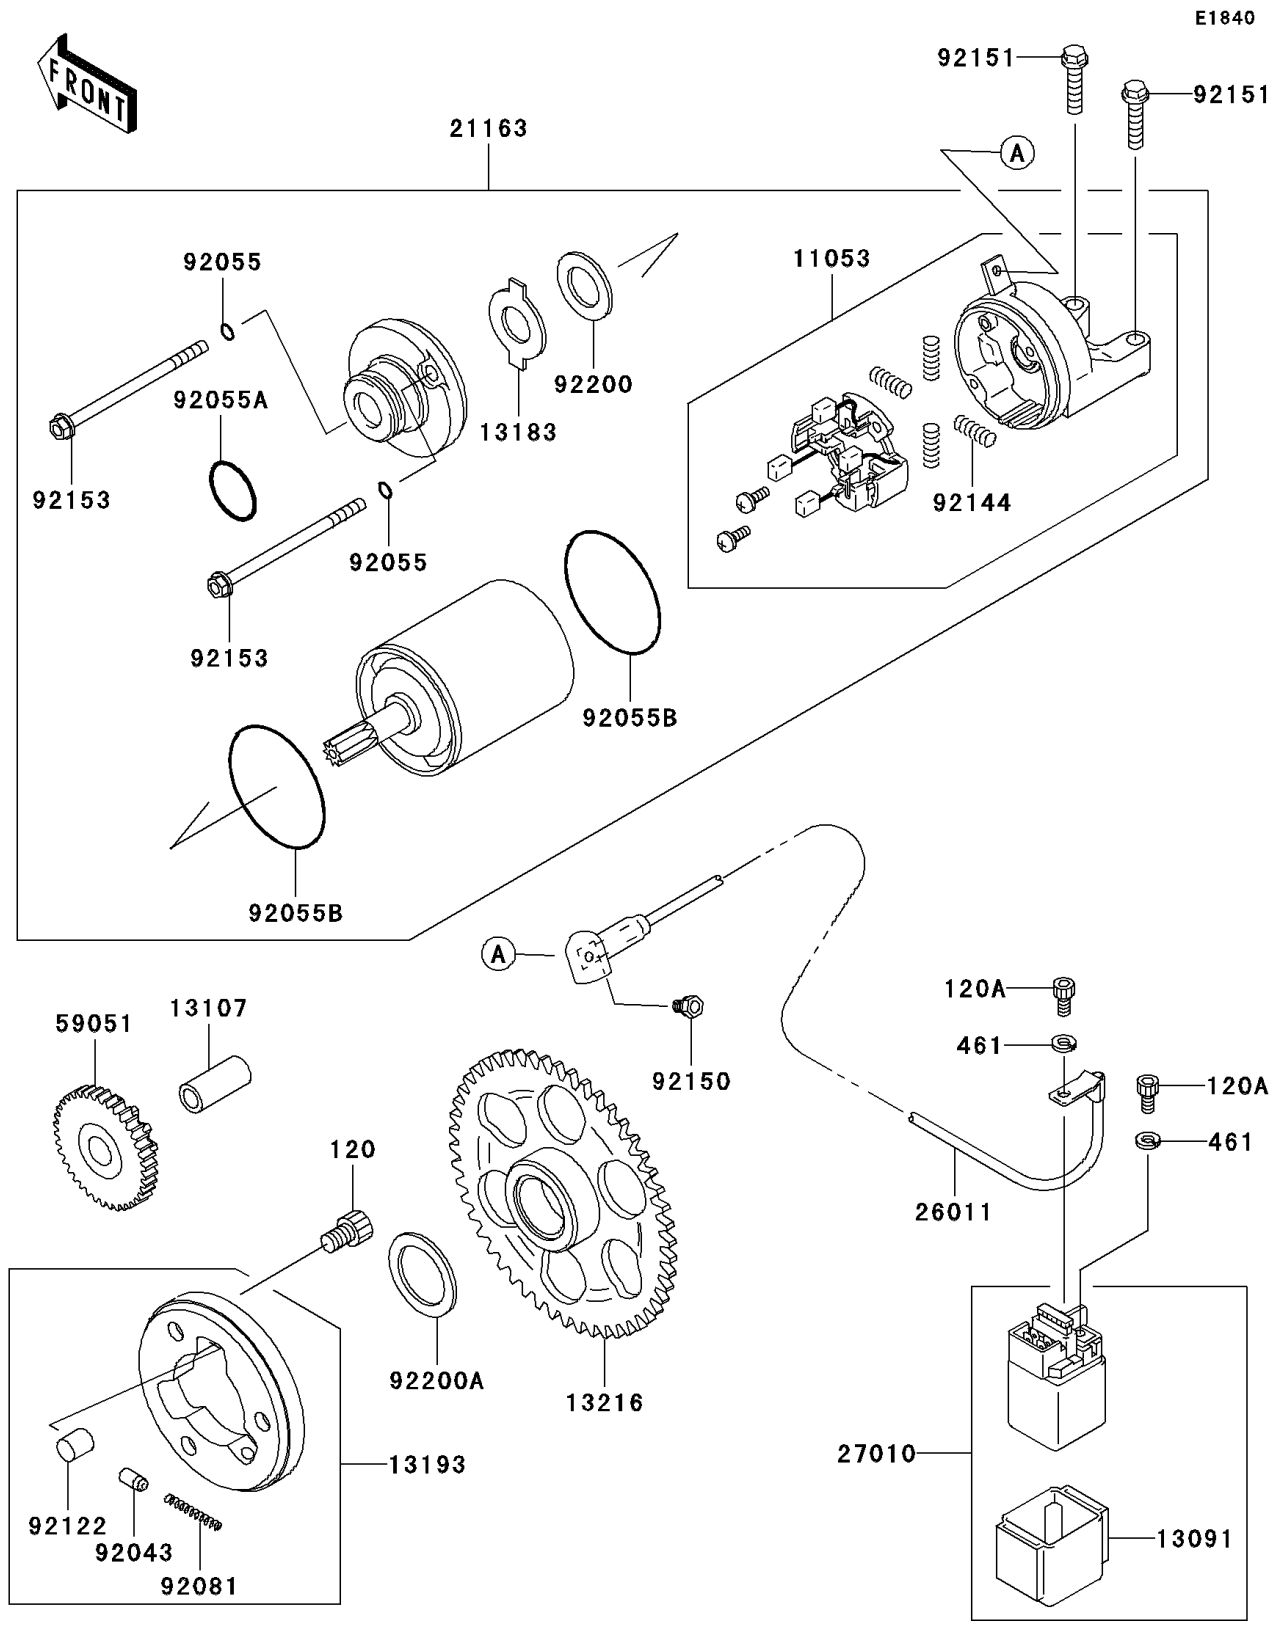

2003 Ninja® ZX™-6R PARTS DIAGRAM

Starter Motor

2003 Ninja® ZX™ -6R PARTS LIST

Starter Motor

ITEM NAME	PART NUMBER	QUANTITY
BOLT-SOCKET,8X12 (Ref # 120)	120P0812	3
BOLT-SOCKET,5X10 (Ref # 120A)	120S0510	2
WASHER-SPRING,5MM,BLACK (Ref # 461)	461K0500	2
BRACKET,STARTER (Ref # 11053)	11053-0224	1
HOLDER,MAGNETIC SWITCH (Ref # 13091)	13091-1884	1
SHAFT,7.8X12X26.5 (Ref # 13107)	13107-1176	1
PLATE (Ref # 13183)	13183-1460	1
CLUTCH-ASSY-ONEWAY (Ref # 13193)	13193-1066	1
GEAR-COMP,ONEWAY CLUTCH (Ref # 13216)	13216-0004	1
STARTER-ELECTRIC (Ref # 21163)	21163-0006	1
WIRE-LEAD,STARTER (Ref # 26011)	26011-0014	1
SWITCH,MAGNETIC (Ref # 27010)	27010-1327	1
GEAR-SPUR,IDLE (Ref # 59051)	59051-1413	1
PIN (Ref # 92043)	92043-132	3
RING-O,STARTER (Ref # 92055)	92055-0013	2
RING-O,24.4X3.1 (Ref # 92055A)	92055-1262	1
RING-O (Ref # 92055B)	92055-1455	2
SPRING,COIL (Ref # 92081)	92081-159	3
ROLLER (Ref # 92122)	92122-006	3
SPRING,BRUSH (Ref # 92144)	92144-1423	4
BOLT (Ref # 92150)	92150-1305	1
BOLT,FLANGED-SMALL,6X25 (Ref # 92151)	92151-1930	2
BOLT (Ref # 92153)	92153-0405	2
WASHER (Ref # 92200)	92200-1019	1
WASHER,27.5X38X1.0 (Ref # 92200A)	92200-1393	1