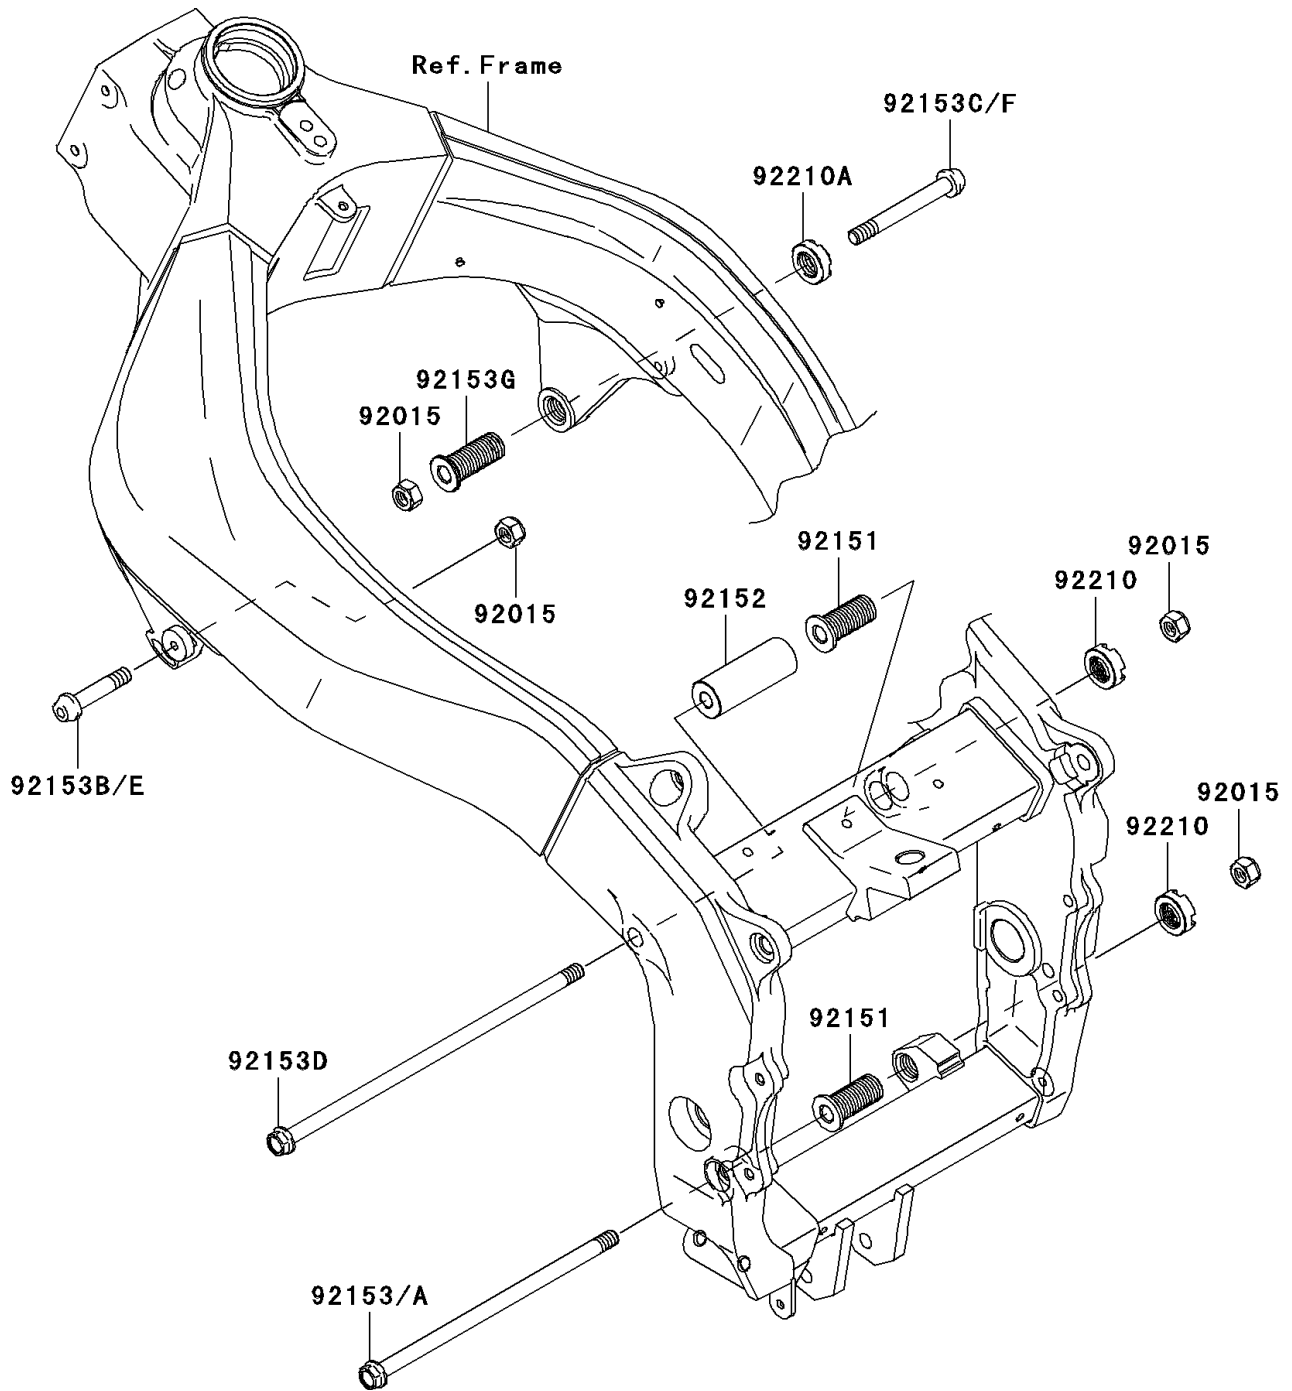

2004 Ninja® ZX™-6R PARTS DIAGRAM

Engine Mount

F2122

2004 Ninja® ZX™ -6R PARTS LIST

Engine Mount

ITEM NAME	PART NUMBER	QUANTITY
NUT,LOCK,10MM,BLACK (Ref # 92015)	92015-1189	4
BOLT,ENGINE MOUNT,18MM (Ref # 92151)	92151-1609	2
COLLAR,10.5X26X70 (Ref # 92152)	92152-1062	1
BOLT,FLANGED,10X215 (Ref # 92153A)	92153-0445	1
BOLT,SOCKET,10X50 (Ref # 92153B)	92153-0575	1
BOLT,SOCKET,10X85 (Ref # 92153C)	92153-0576	1
BOLT,FLANGED,10X267 (Ref # 92153D)	92153-1183	1
BOLT,ENGINE MOUNT,18MM (Ref # 92153G)	92153-1231	1
NUT,18MM (Ref # 92210)	92210-1203	2
NUT,CASTLE,18MM (Ref # 92210A)	92210-1390	1