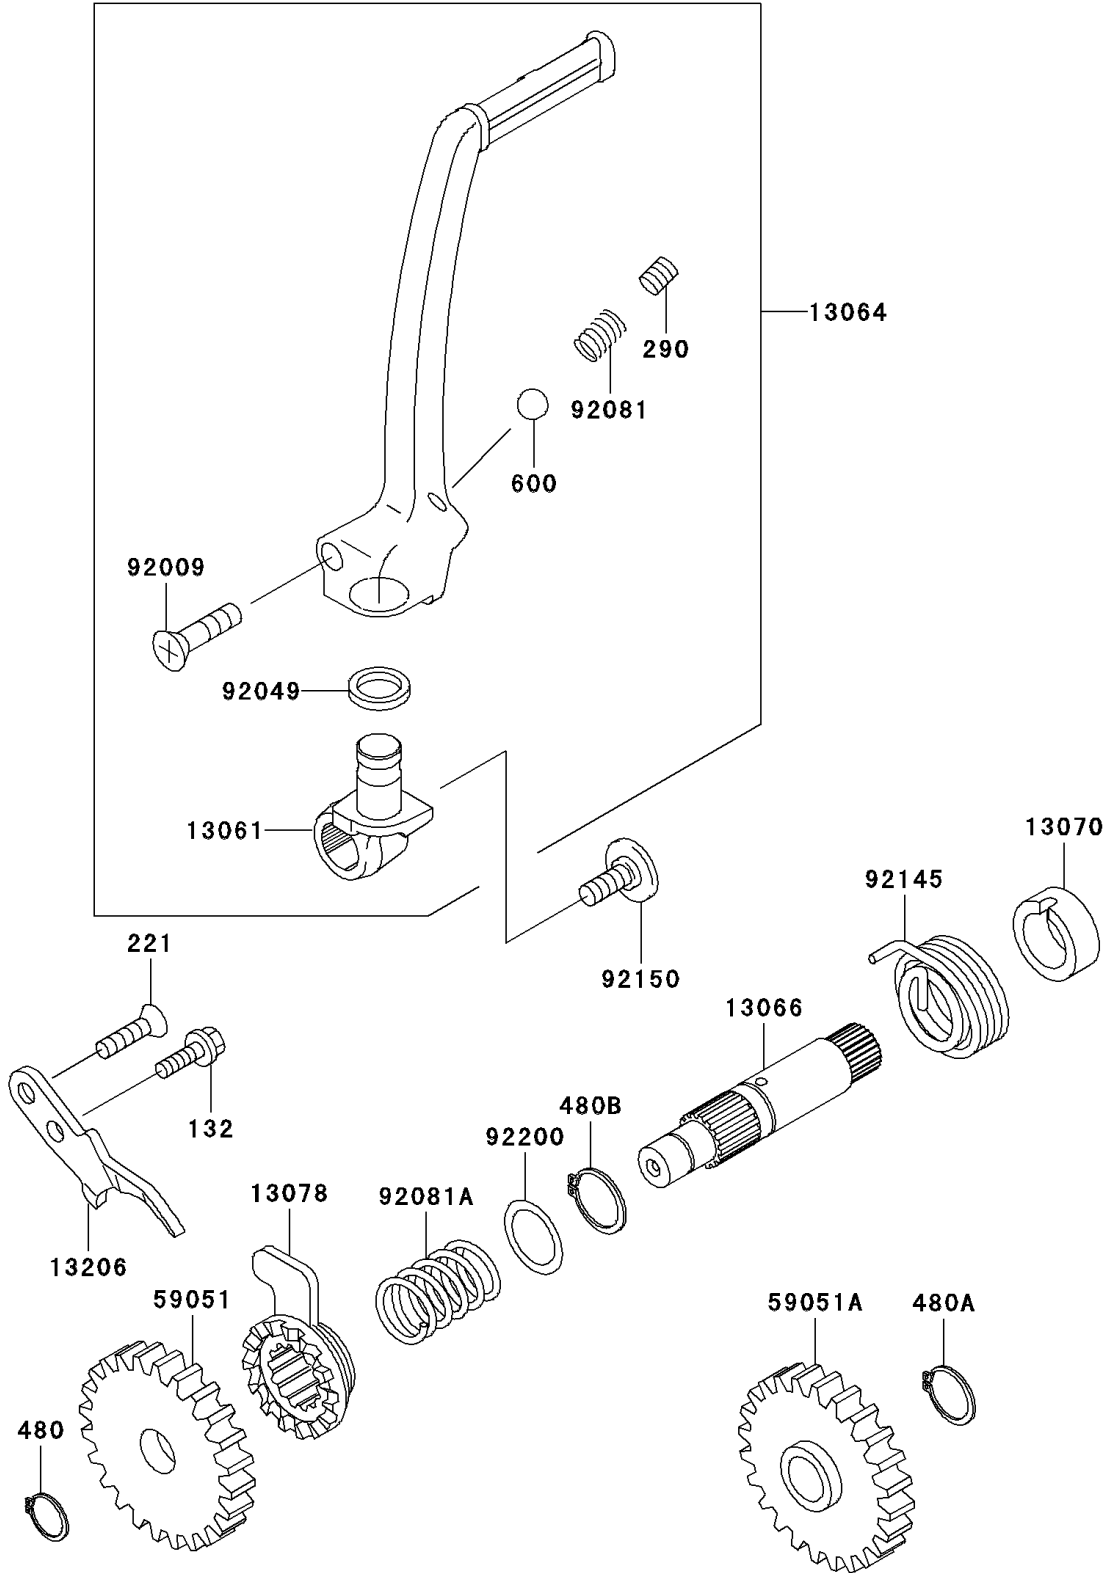

2007 KX85 PARTS DIAGRAM

Kickstarter Mechanism

E1340

2007 KX85 PARTS LIST

Kickstarter Mechanism

ITEM NAME	PART NUMBER	QUANTITY
BOLT-FLANGED-SMALL,6X16 (Ref # 132)	132BA0616	1
SCREW-CSK-CROS,6X18 (Ref # 221)	221AA0618	1
SCREW-SET-SOCKET,8X8 (Ref # 290)	290CA0808	1
CIRCLIP-TYPE-C,12MM (Ref # 480)	480J1200	1
CIRCLIP-TYPE-C,15MM (Ref # 480A)	480J1500	1
CIRCLIP-TYPE-C,16MM (Ref # 480B)	480J1600	1
BALL-STEEL,1/4" (Ref # 600)	600A0800	1
BOSS,KICK PEDAL (Ref # 13061)	13061-1712	1
LEVER-ASSY-KICK,PEDAL (Ref # 13064)	13064-1188	1
SHAFT-KICK (Ref # 13066)	13066-1097	1
GUIDE (Ref # 13070)	13070-1314	1
RATCHET (Ref # 13078)	13078-1004	1
GUIDE-KICK (Ref # 13206)	13206-1066	1
GEAR-SPUR,32T (Ref # 59051)	59051-1026	1
GEAR-SPUR,31T,KICK (Ref # 59051A)	59051-1147	1
SCREW,6X27 (Ref # 92009)	92009-1607	1
SEAL-OIL,SR12162.5 (Ref # 92049)	92049-1468	1
SPRING,KICK PEDAL (Ref # 92081)	92081-020	1
SPRING,RATCHET (Ref # 92081A)	92081-122	1
SPRING (Ref # 92145)	92145-1058	1
BOLT,SOCKET,6X16 (Ref # 92150)	92150-1673	1
WASHER,KICKSHAFT (Ref # 92200)	92200-1209	1