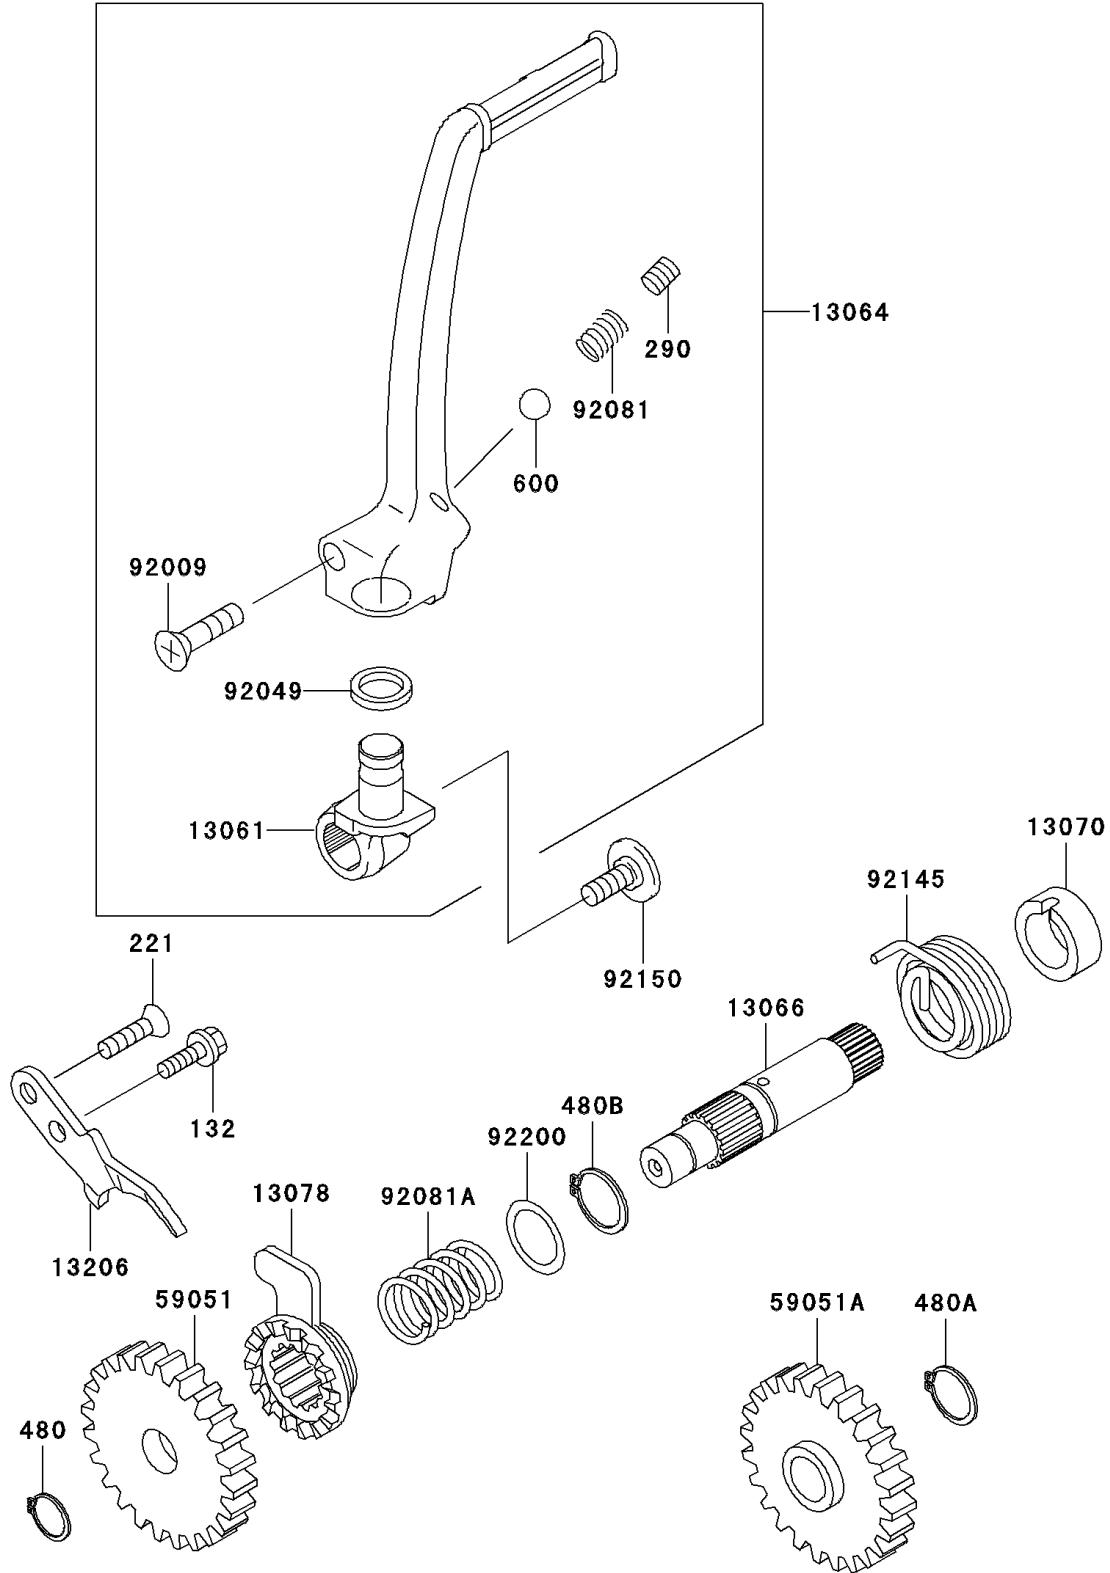

2009 KX85 PARTS DIAGRAM

Kickstarter Mechanism

E1340

2009 KX85 PARTS LIST

Kickstarter Mechanism

ITEM NAME	PART NUMBER	QUANTITY
BOLT-FLANGED-SMALL,6X16 (Ref # 132)	132BA0616	1
SCREW-CSK-CROS,6X18 (Ref # 221)	221AA0618	1
SCREW-SET-SOCKET,8X8 (Ref # 290)	290CA0808	1
CIRCLIP-TYPE-C,12MM (Ref # 480)	480J1200	1
CIRCLIP-TYPE-C,15MM (Ref # 480A)	480J1500	1
CIRCLIP-TYPE-C,16MM (Ref # 480B)	480J1600	1
BALL-STEEL,1/4" (Ref # 600)	600A0800	1
BOSS,KICK PEDAL (Ref # 13061)	13061-1712	1
LEVER-ASSY-KICK,PEDAL (Ref # 13064)	13064-1188	1
SHAFT-KICK (Ref # 13066)	13066-1097	1
GUIDE (Ref # 13070)	13070-1314	1
RATCHET (Ref # 13078)	13078-1004	1
GUIDE-KICK (Ref # 13206)	13206-1066	1
GEAR-SPUR,32T (Ref # 59051)	59051-1026	1
GEAR-SPUR,31T,KICK (Ref # 59051A)	59051-1147	1
SCREW,6X27 (Ref # 92009)	92009-1607	1
SEAL-OIL,SR12162.5 (Ref # 92049)	92049-1468	1
SPRING,KICK PEDAL (Ref # 92081)	92081-020	1
SPRING,RATCHET (Ref # 92081A)	92081-122	1
SPRING (Ref # 92145)	92145-1058	1
BOLT,SOCKET,6X16 (Ref # 92150)	92150-1673	1
WASHER,KICKSHAFT (Ref # 92200)	92200-1209	1