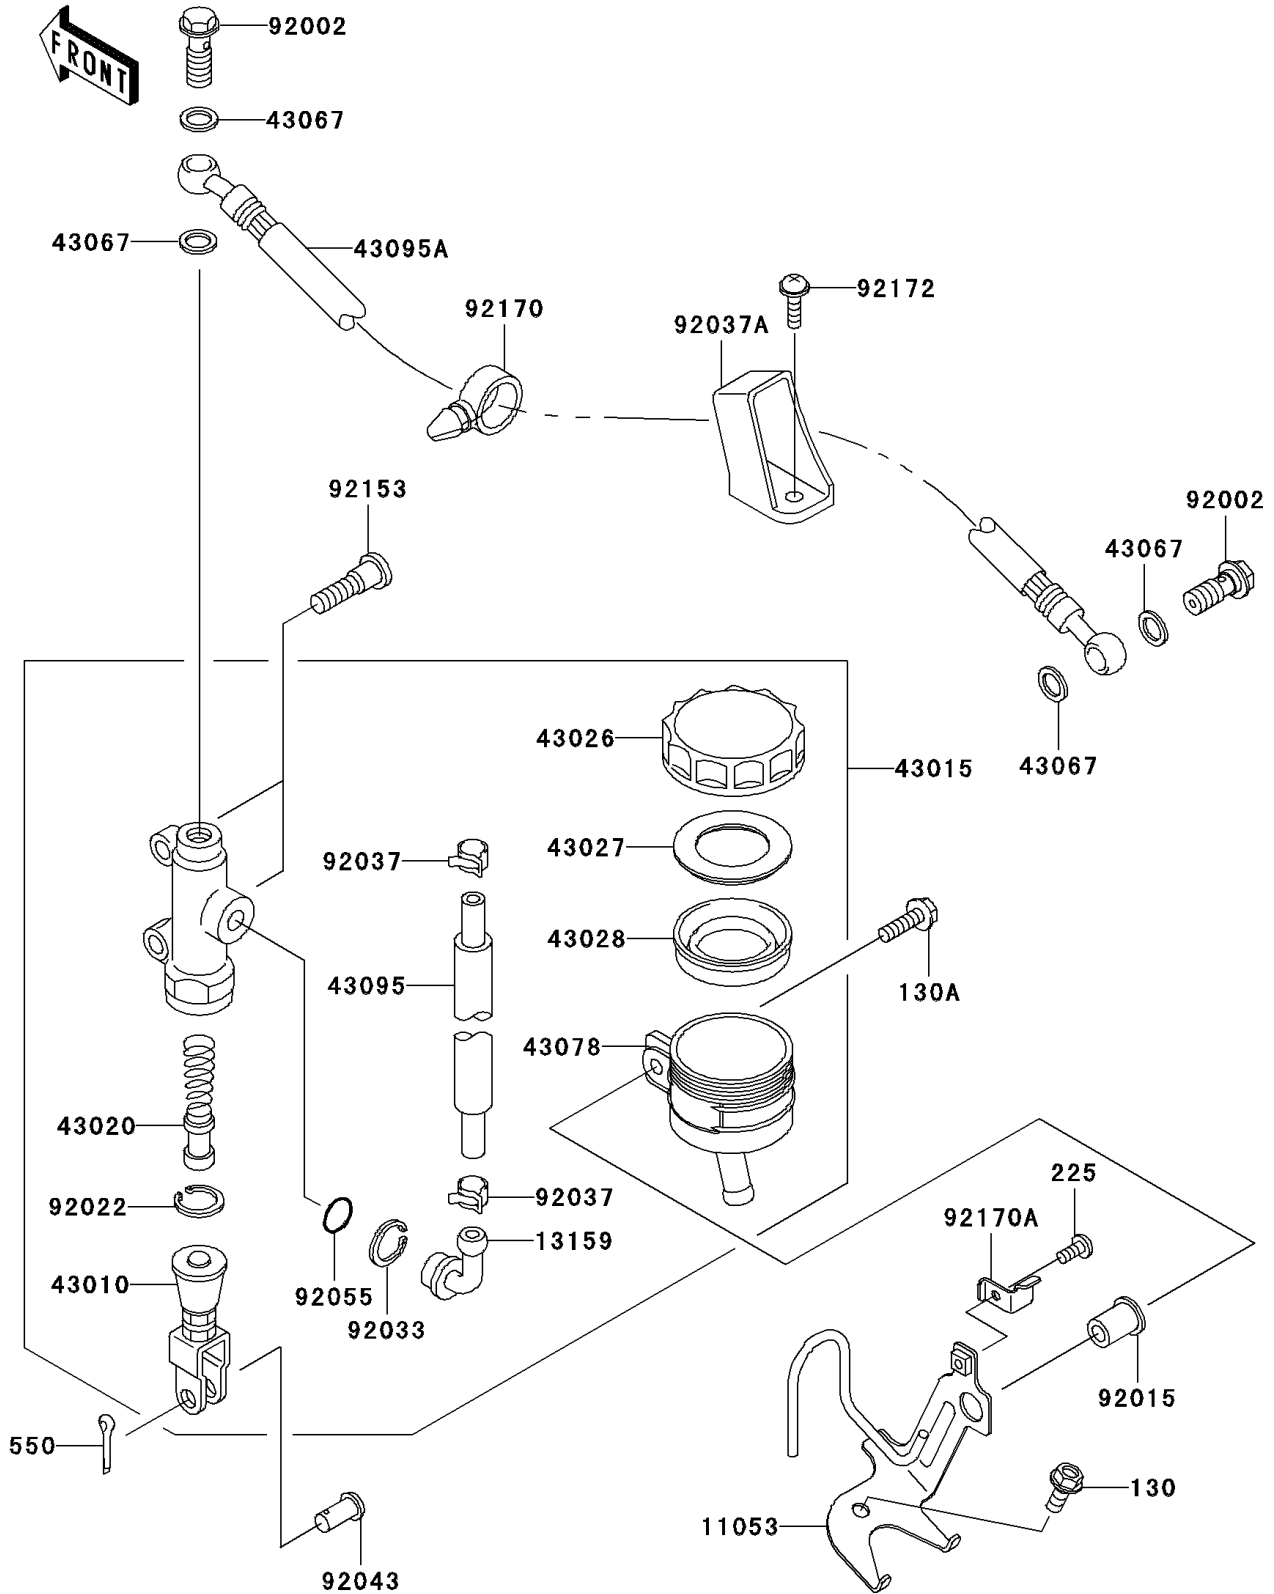

# 2004 Ninja® ZX™-6R PARTS DIAGRAM

## Rear Master Cylinder

F2293

## 2004 Ninja® ZX™-6R PARTS LIST

### Rear Master Cylinder

ITEM NAME	PART NUMBER	QUANTITY
BOLT-FLANGED,6X14 (Ref # 130)	130L0614	1
BOLT-FLANGED,6X20 (Ref # 130A)	130V0620	1
SCREW-PAN-WSP-CROS,4X12 (Ref # 225)	225F0412	1
PIN-COTTER,2.0X15 (Ref # 550)	550D2015	1
BRACKET,RESERVOIR TANK (Ref # 11053)	11053-0292	1
CONNECTOR,RR MASTER CYLINDER (Ref # 13159)	13159-1052	1
ROD-ASSY-BRAKE (Ref # 43010)	43010-0002	1
CYLINDER-ASSY-MASTER,RR (Ref # 43015)	43015-0005	1
PISTON-COMP-BRAKE (Ref # 43020)	43020-1120	1
CAP-BRAKE (Ref # 43026)	43026-1051	1
PLATE-DIAPHRAGM (Ref # 43027)	43027-1051	1
DIAPHRAGM,MASTER CYLINDER (Ref # 43028)	43028-1057	1
WASHER,10.5X15X1.5 (Ref # 43067)	43067-001	4
RESERVOIR,RR MASTER CYLINDER (Ref # 43078)	43078-1082	1
HOSE-BRAKE,RR MASTER CYLINDER (Ref # 43095)	43095-1121	1
HOSE-BRAKE,RR (Ref # 43095A)	43095-1285	1
BOLT,OIL,L=23 (Ref # 92002)	92002-1888	2
NUT (Ref # 92015)	92015-1700	1
WASHER,CIRCRIP (Ref # 92022)	92022-1601	1
RING-SNAP,20.5MM (Ref # 92033)	92033-1186	1
CLAMP,BRAKE HOSE (Ref # 92037)	92037-1547	2
CLAMP,HOSE (Ref # 92037A)	92037-1896	1
PIN,8MM (Ref # 92043)	92043-1303	1
RING-O,MASTER CYLINDER (Ref # 92055)	92055-1251	1
BOLT,SOCKET,8X32 (Ref # 92153)	92153-0403	2
CLAMP (Ref # 92170)	92170-1067	1
CLAMP,RESERVOIR TANK CAP (Ref # 92170A)	92170-1879	1
SCREW,6X14 (Ref # 92172)	92172-0004	1