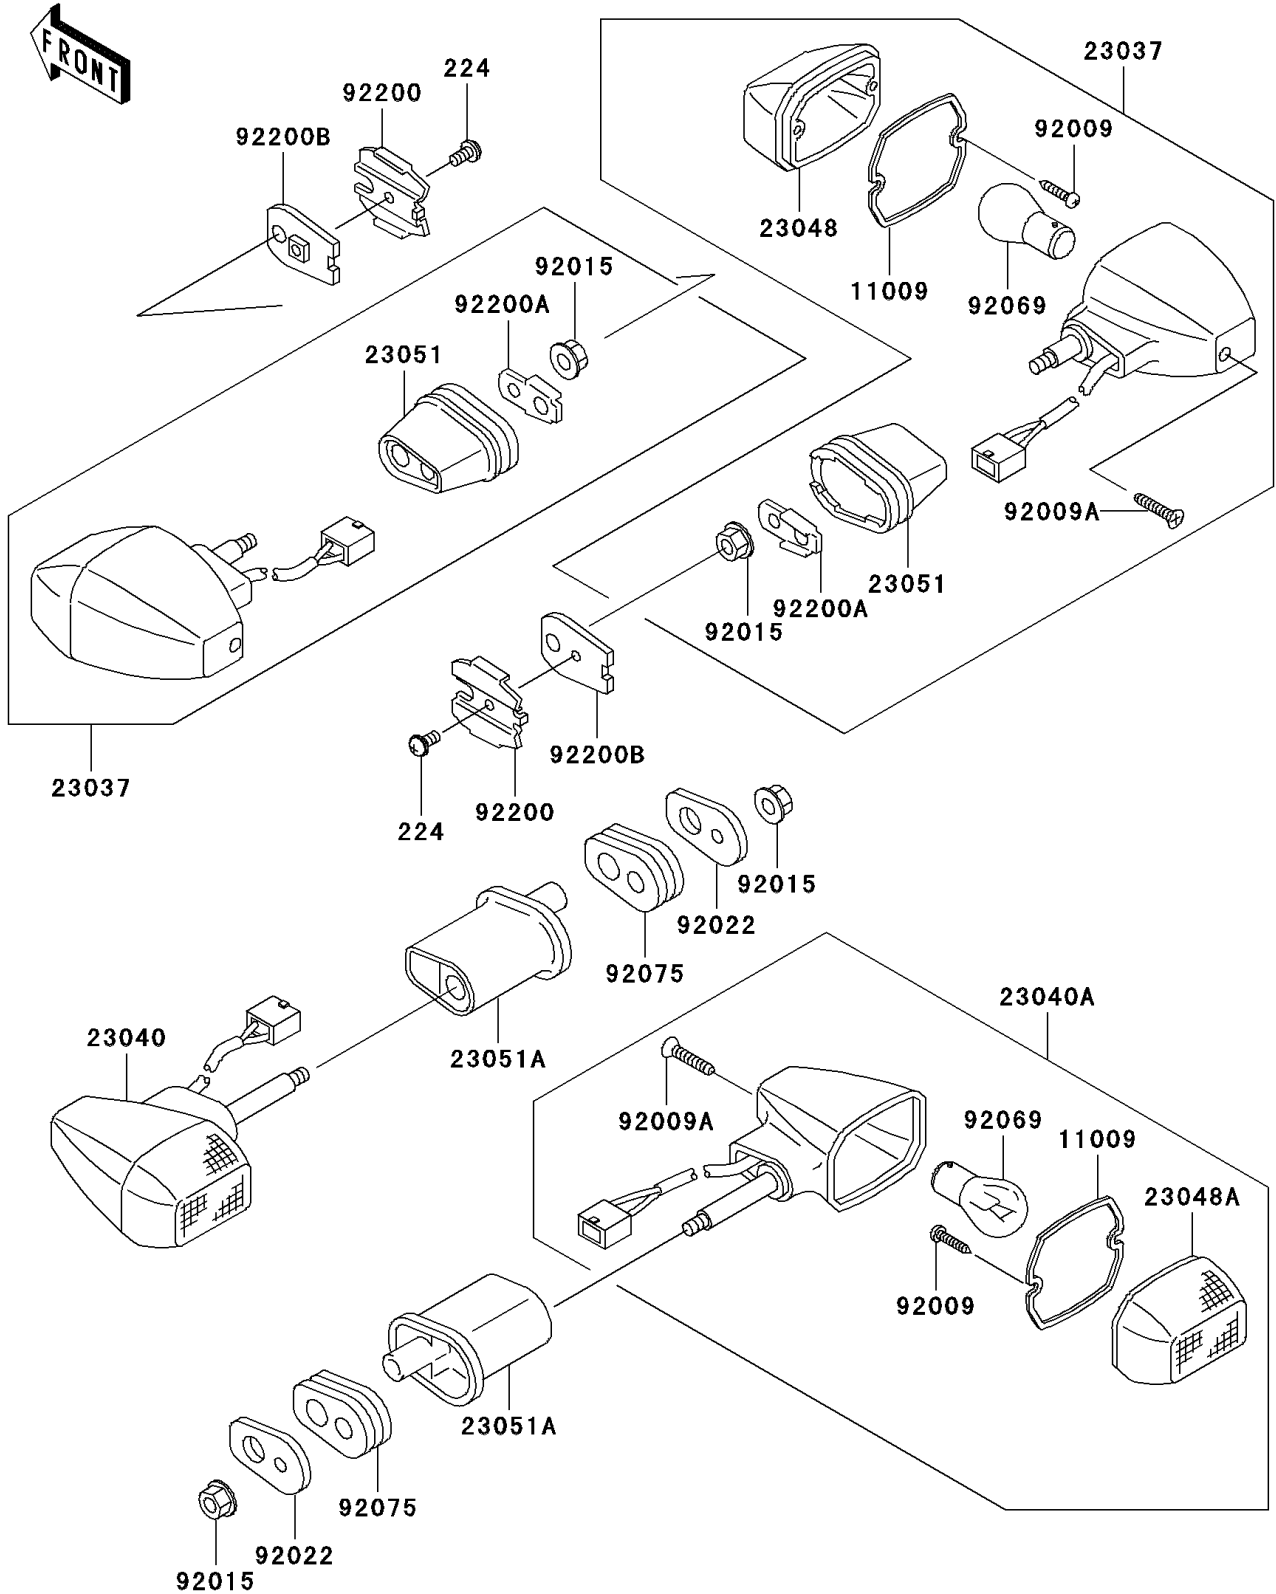

# 2004 Ninja® ZX™ -6R PARTS DIAGRAM

Turn Signals

F2730

## 2004 Ninja® ZX™ -6R PARTS LIST

### Turn Signals

ITEM NAME	PART NUMBER	QUANTITY
SCREW-PAN-WP-CROS,4X8 (Ref # 224)	224C0408	2
GASKET,SIGNAL LAMP (Ref # 11009)	11009-1402	4
LAMP-ASSY-SIGNAL,FR (Ref # 23037)	23037-0003	2
LAMP-SIGNAL,RR (Ref # 23040)	23040-1295	1
LAMP-SIGNAL,RR,RH (Ref # 23040A)	23040-1320	1
LENS-SIGNAL LAMP (Ref # 23048)	23048-1054	2
LENS-SIGNAL LAMP (Ref # 23048A)	23048-1055	2
BRACKET-SIGNAL LAMP,FR (Ref # 23051)	23051-1207	2
BRACKET-SIGNAL LAMP (Ref # 23051A)	23051-1248	2
SCREW,TAPPING,3X16 (Ref # 92009)	92009-1115	8
SCREW,TAPPING,4X20 (Ref # 92009A)	92009-1304	4
NUT,FLANGED,6MM (Ref # 92015)	92015-1367	4
WASHER,SIGNAL LAMP (Ref # 92022)	92022-1672	2
BULB,12V 21W (Ref # 92069)		4
DAMPER,SIGNAL LAMP (Ref # 92075)	92075-1698	2
WASHER,SIGNAL LAMP (Ref # 92200)	92200-1016	2
WASHER (Ref # 92200A)	92200-1021	2
WASHER,SIGNAL LAMP (Ref # 92200B)	92200-1520	2