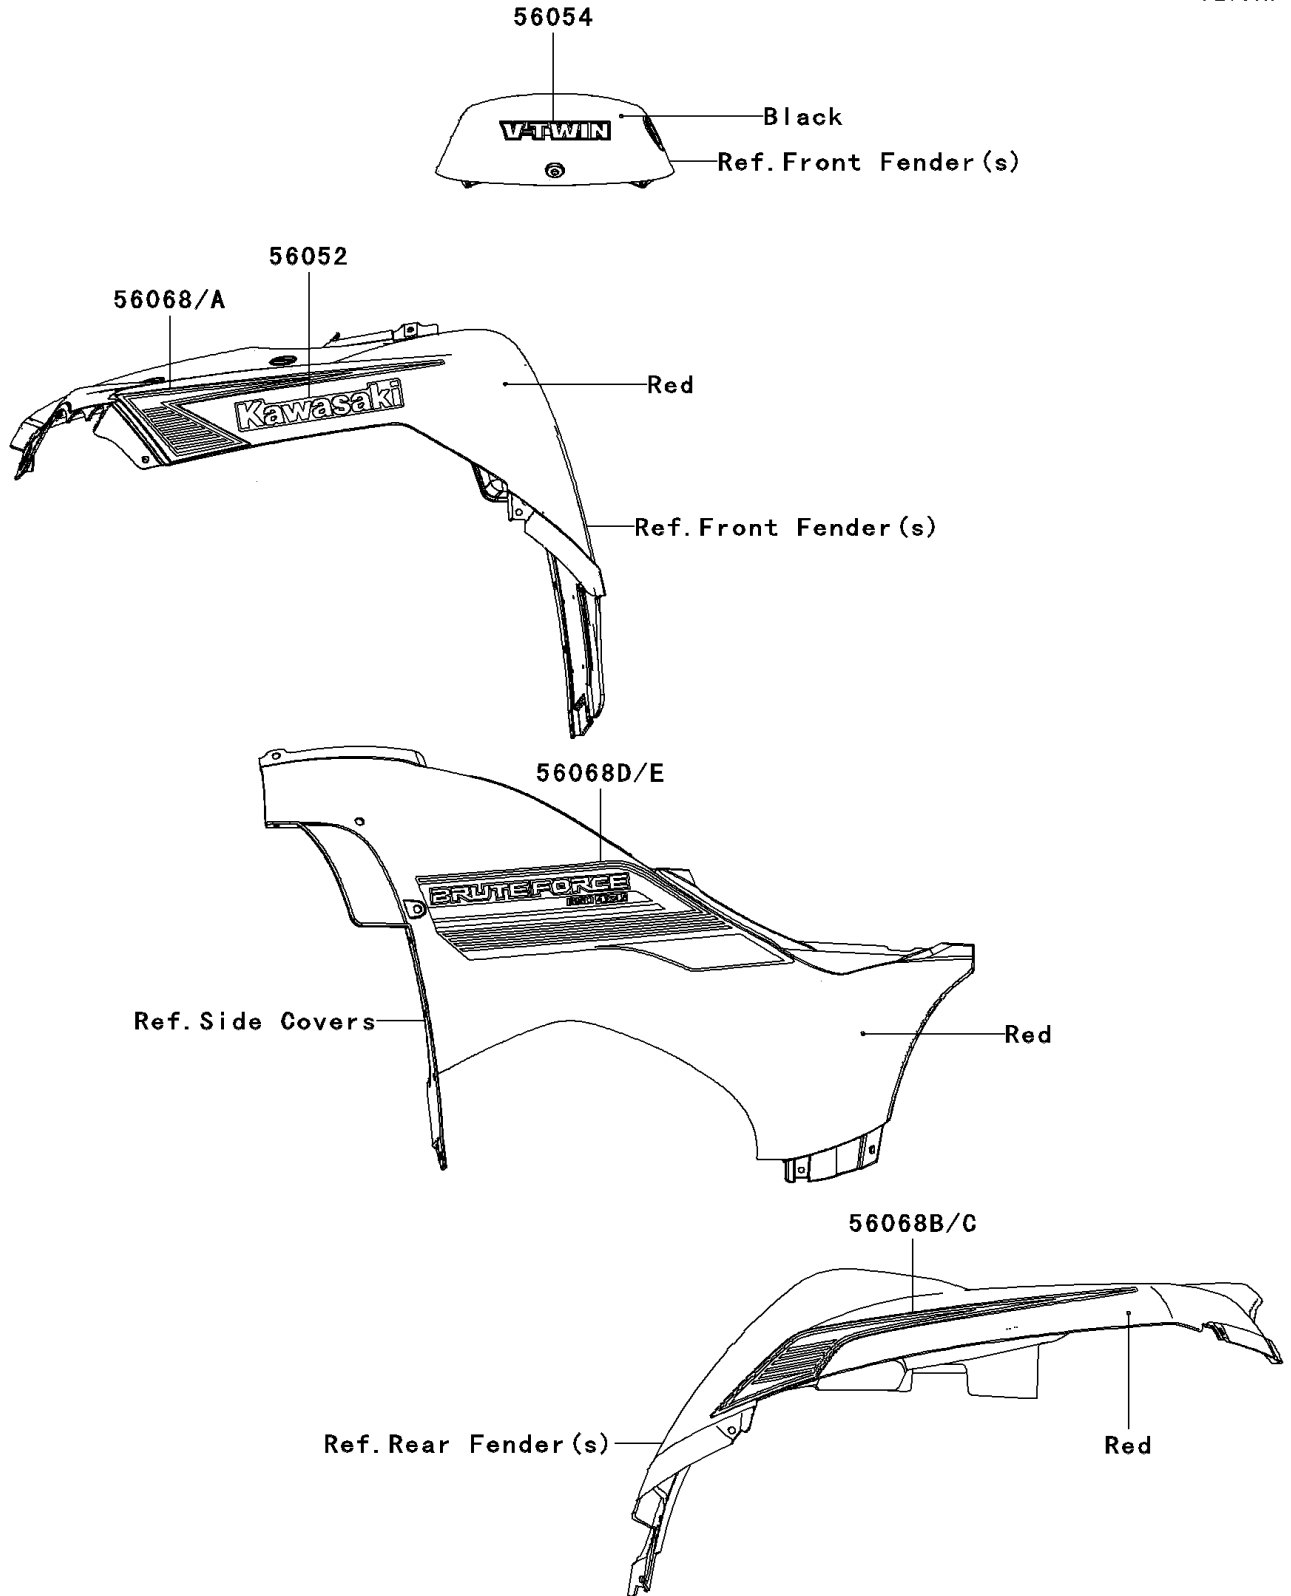

2009 Brute Force® 650 4x4i PARTS DIAGRAM

Decals(Red)(F9F)

F2861H

2009 Brute Force® 650 4x4i PARTS LIST

Decals(Red)(F9F)

ITEM NAME	PART NUMBER	QUANTITY
MARK,SIDE COVER,KAWASAKI (Ref # 56052)	56052-0947	2
MARK,FR FENDER,V-TWIN (Ref # 56054)	56054-0230	1
PATTERN,FR FENDER,LH (Ref # 56068)	56068-1140	1
PATTERN,FR FENDER,RH (Ref # 56068A)	56068-1141	1
PATTERN,RR FENDER,LH (Ref # 56068B)	56068-1142	1
PATTERN,RR FENDER,RH (Ref # 56068C)	56068-1143	1
PATTERN,SIDE COVER,LH (Ref # 56068D)	56068-1266	1
PATTERN,SIDE COVER,RH (Ref # 56068E)	56068-1267	1