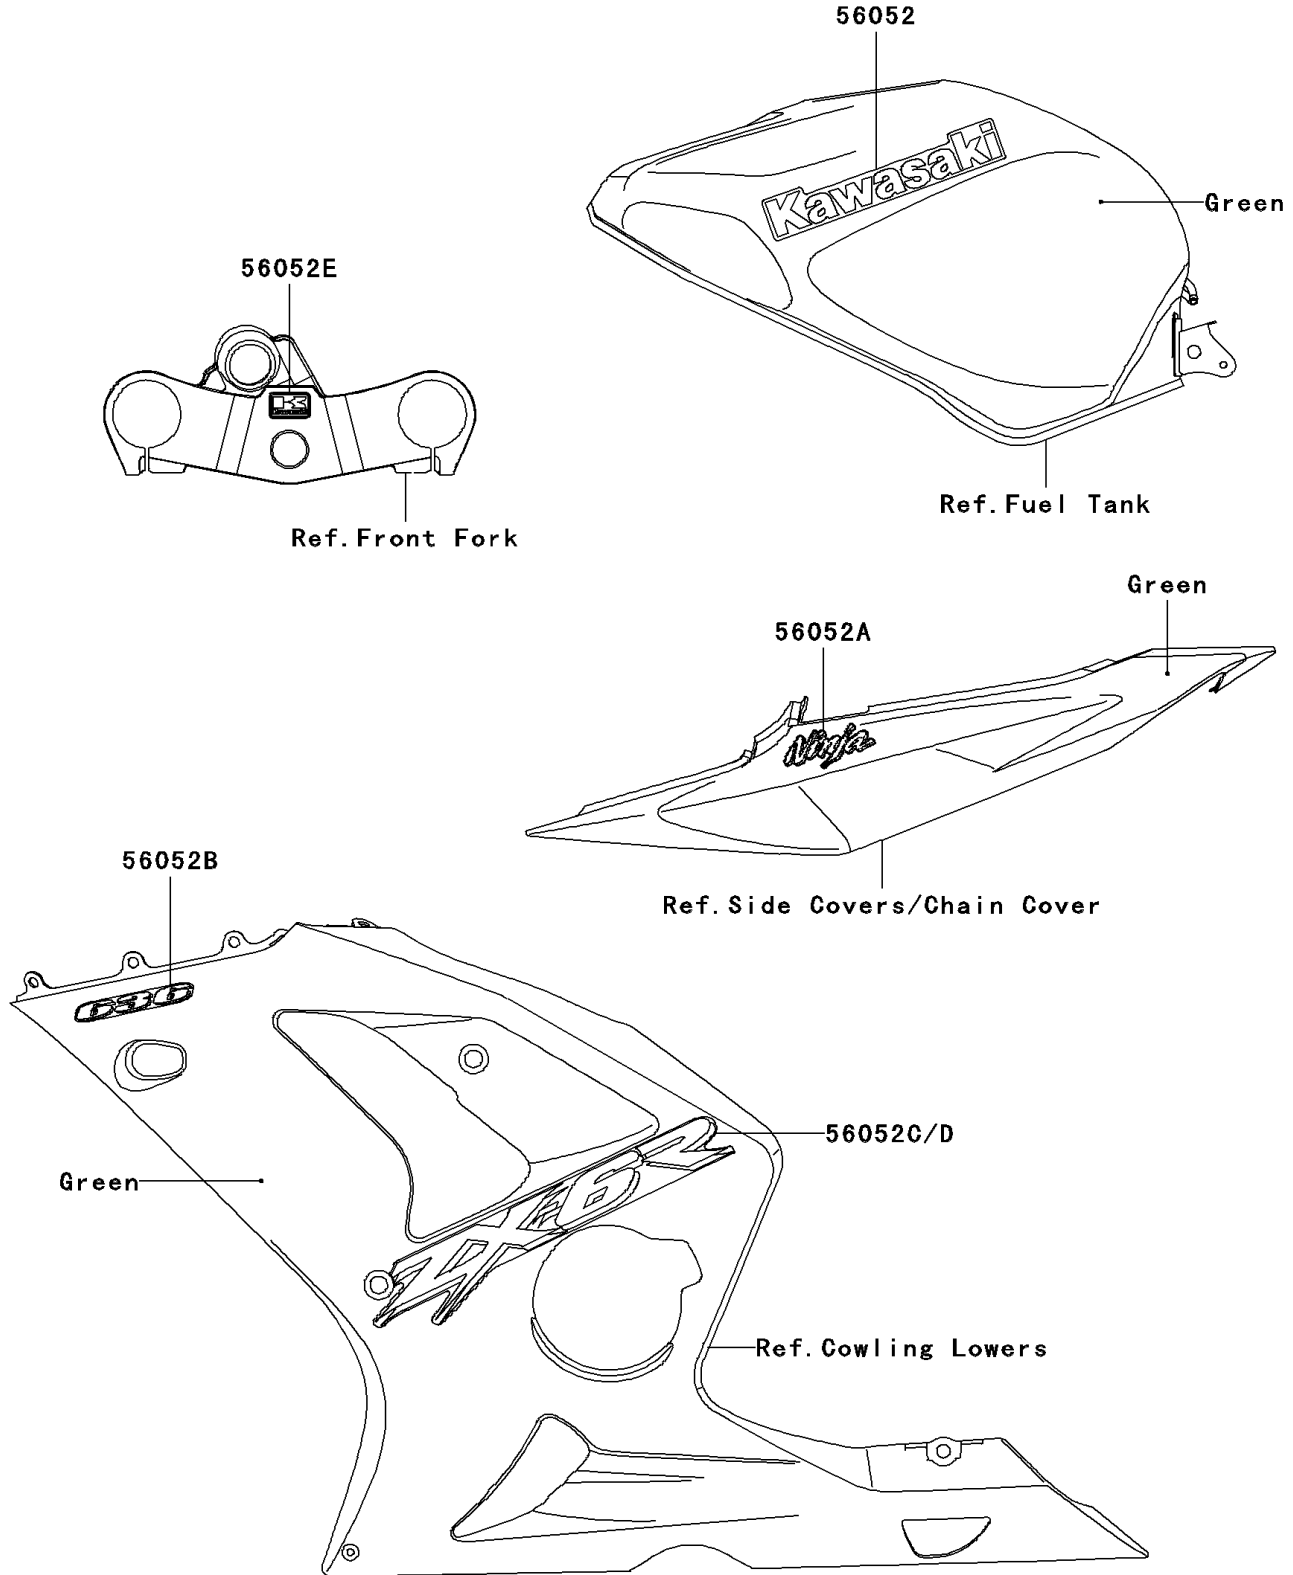

2003 Ninja® ZX™ -6R PARTS DIAGRAM

Decals(Green)(CA)(ZX636-B1)

F2861C

2003 Ninja® ZX™ -6R PARTS LIST

Decals(Green)(CA)(ZX636-B1)

ITEM NAME	PART NUMBER	QUANTITY
MARK,FUEL TANK,KAWASAKI (Ref # 56052)	56052-0038	2
MARK,SEAT COVER,NINJA (Ref # 56052A)	56052-0079	2
MARK,LWR COWLING,636 (Ref # 56052B)	56052-0080	2
MARK,LWR COWLING,LH,ZX-6R (Ref # 56052C)	56052-0081	1
MARK,LWR COWLING,RH,ZX-6R (Ref # 56052D)	56052-0082	1
MARK,K.KAWASAKI (Ref # 56052E)	56052-1202	1